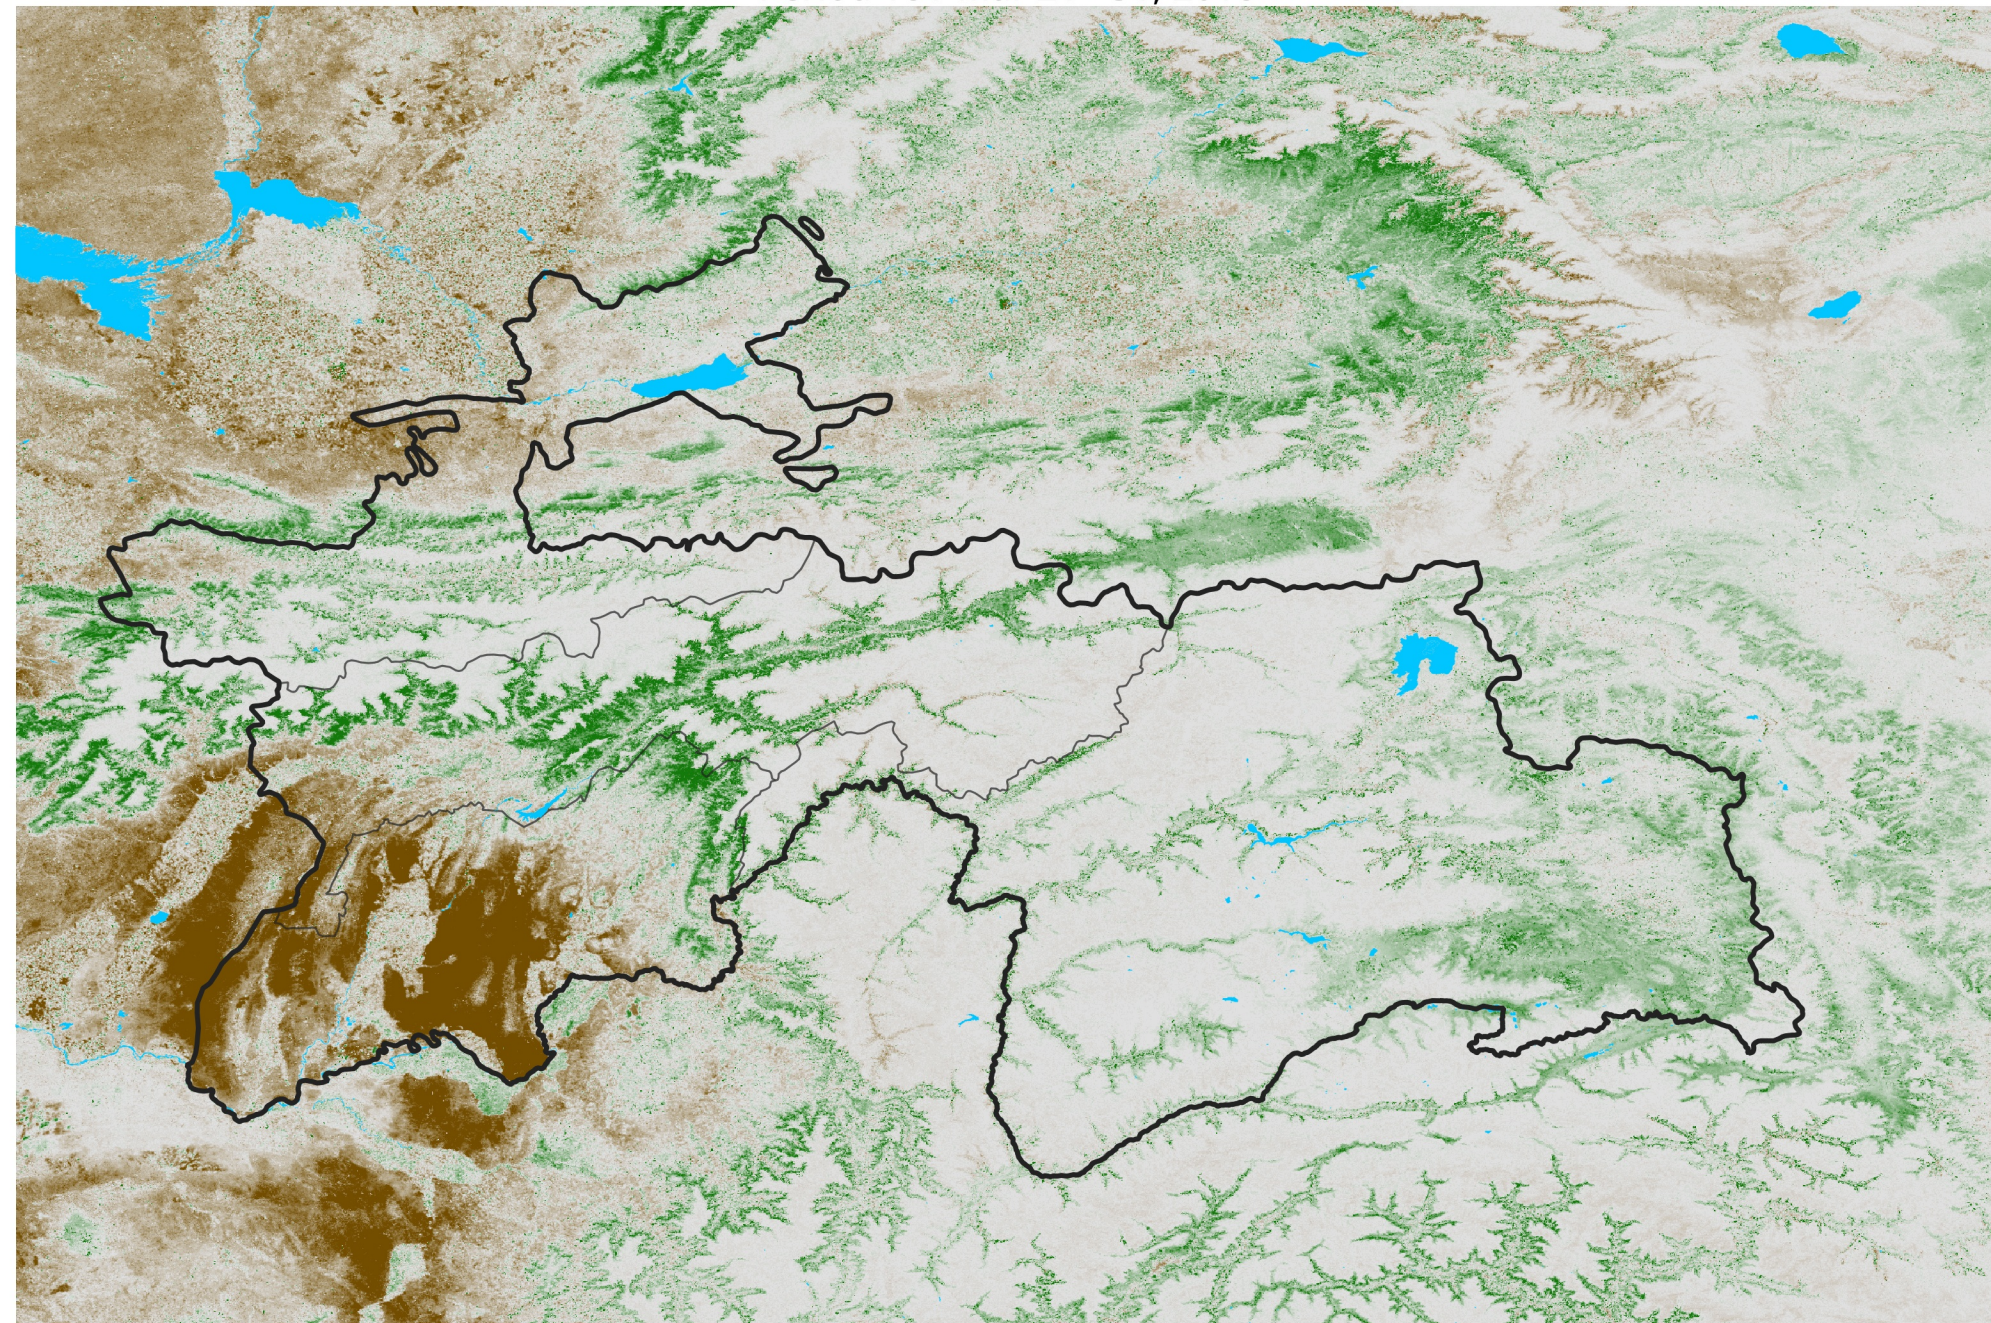

# Tajikistan NDVI Anomaly

2018 minus Mean (2012 - 2021)

Period 18 / Mar 21 - 31, 2018

## NDVI Anomaly

< -0.3   -0.2   -0.1   -0.05   0.05   0.1   0.2   >0.3

Negative

No Difference

Positive