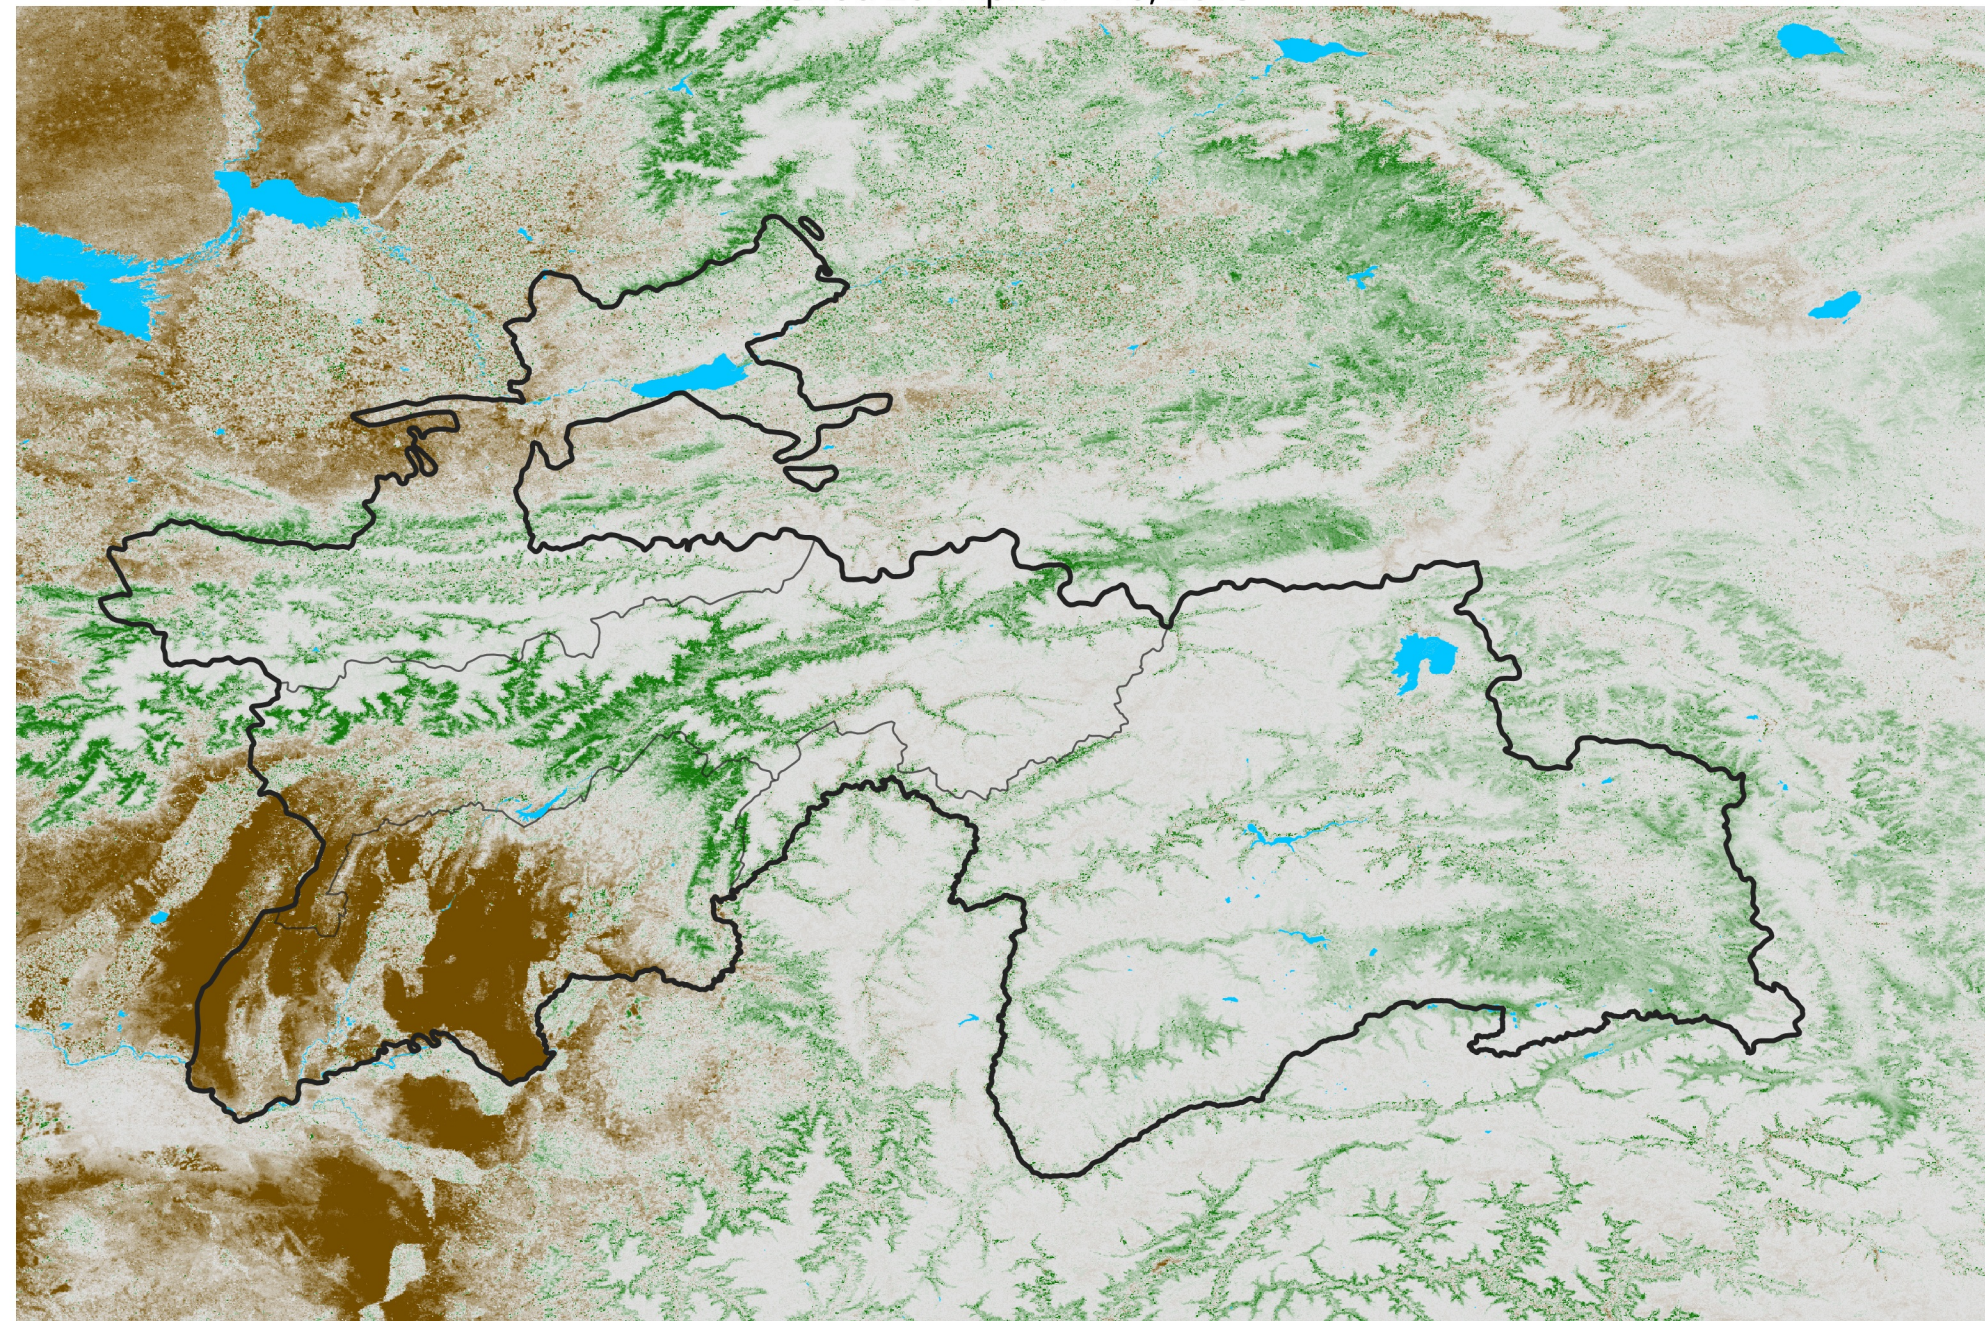

Tajikistan NDVI Anomaly

2018 minus Mean (2012 - 2021)

Period 20 / Apr 01 - 10, 2018

NDVI Anomaly

< -0.3 -0.2 -0.1 -0.05 0.05 0.1 0.2 > 0.3

Negative

No Difference

Positive