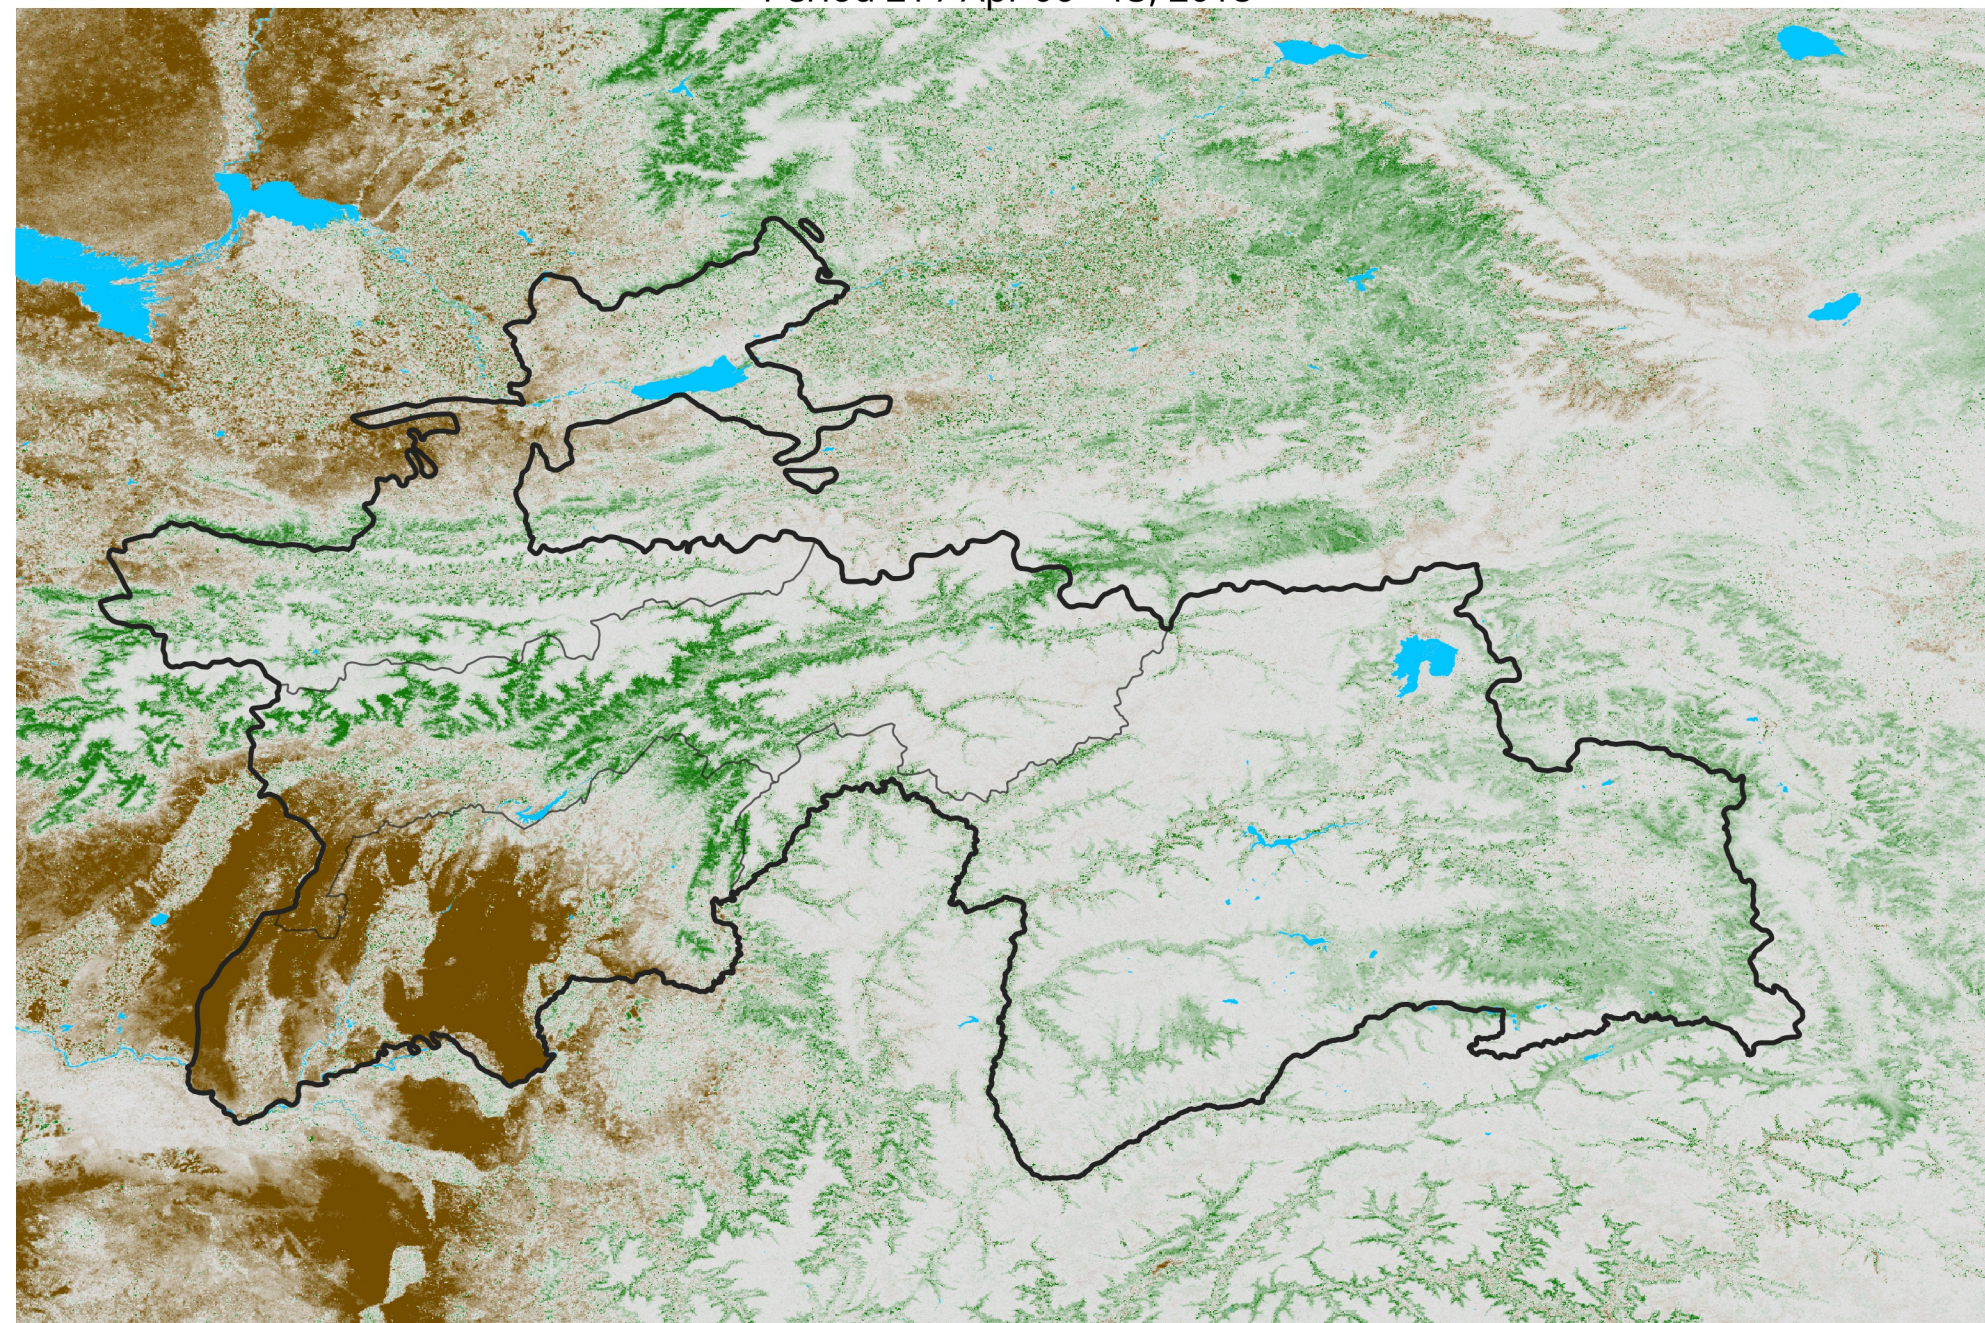

Tajikistan NDVI Anomaly

2018 minus Mean (2012 - 2021)

Period 21 / Apr 06 - 15, 2018

NDVI Anomaly

< -0.3 -0.2 -0.1 -0.05 0.05 0.1 0.2 >0.3

Negative

No Difference

Positive