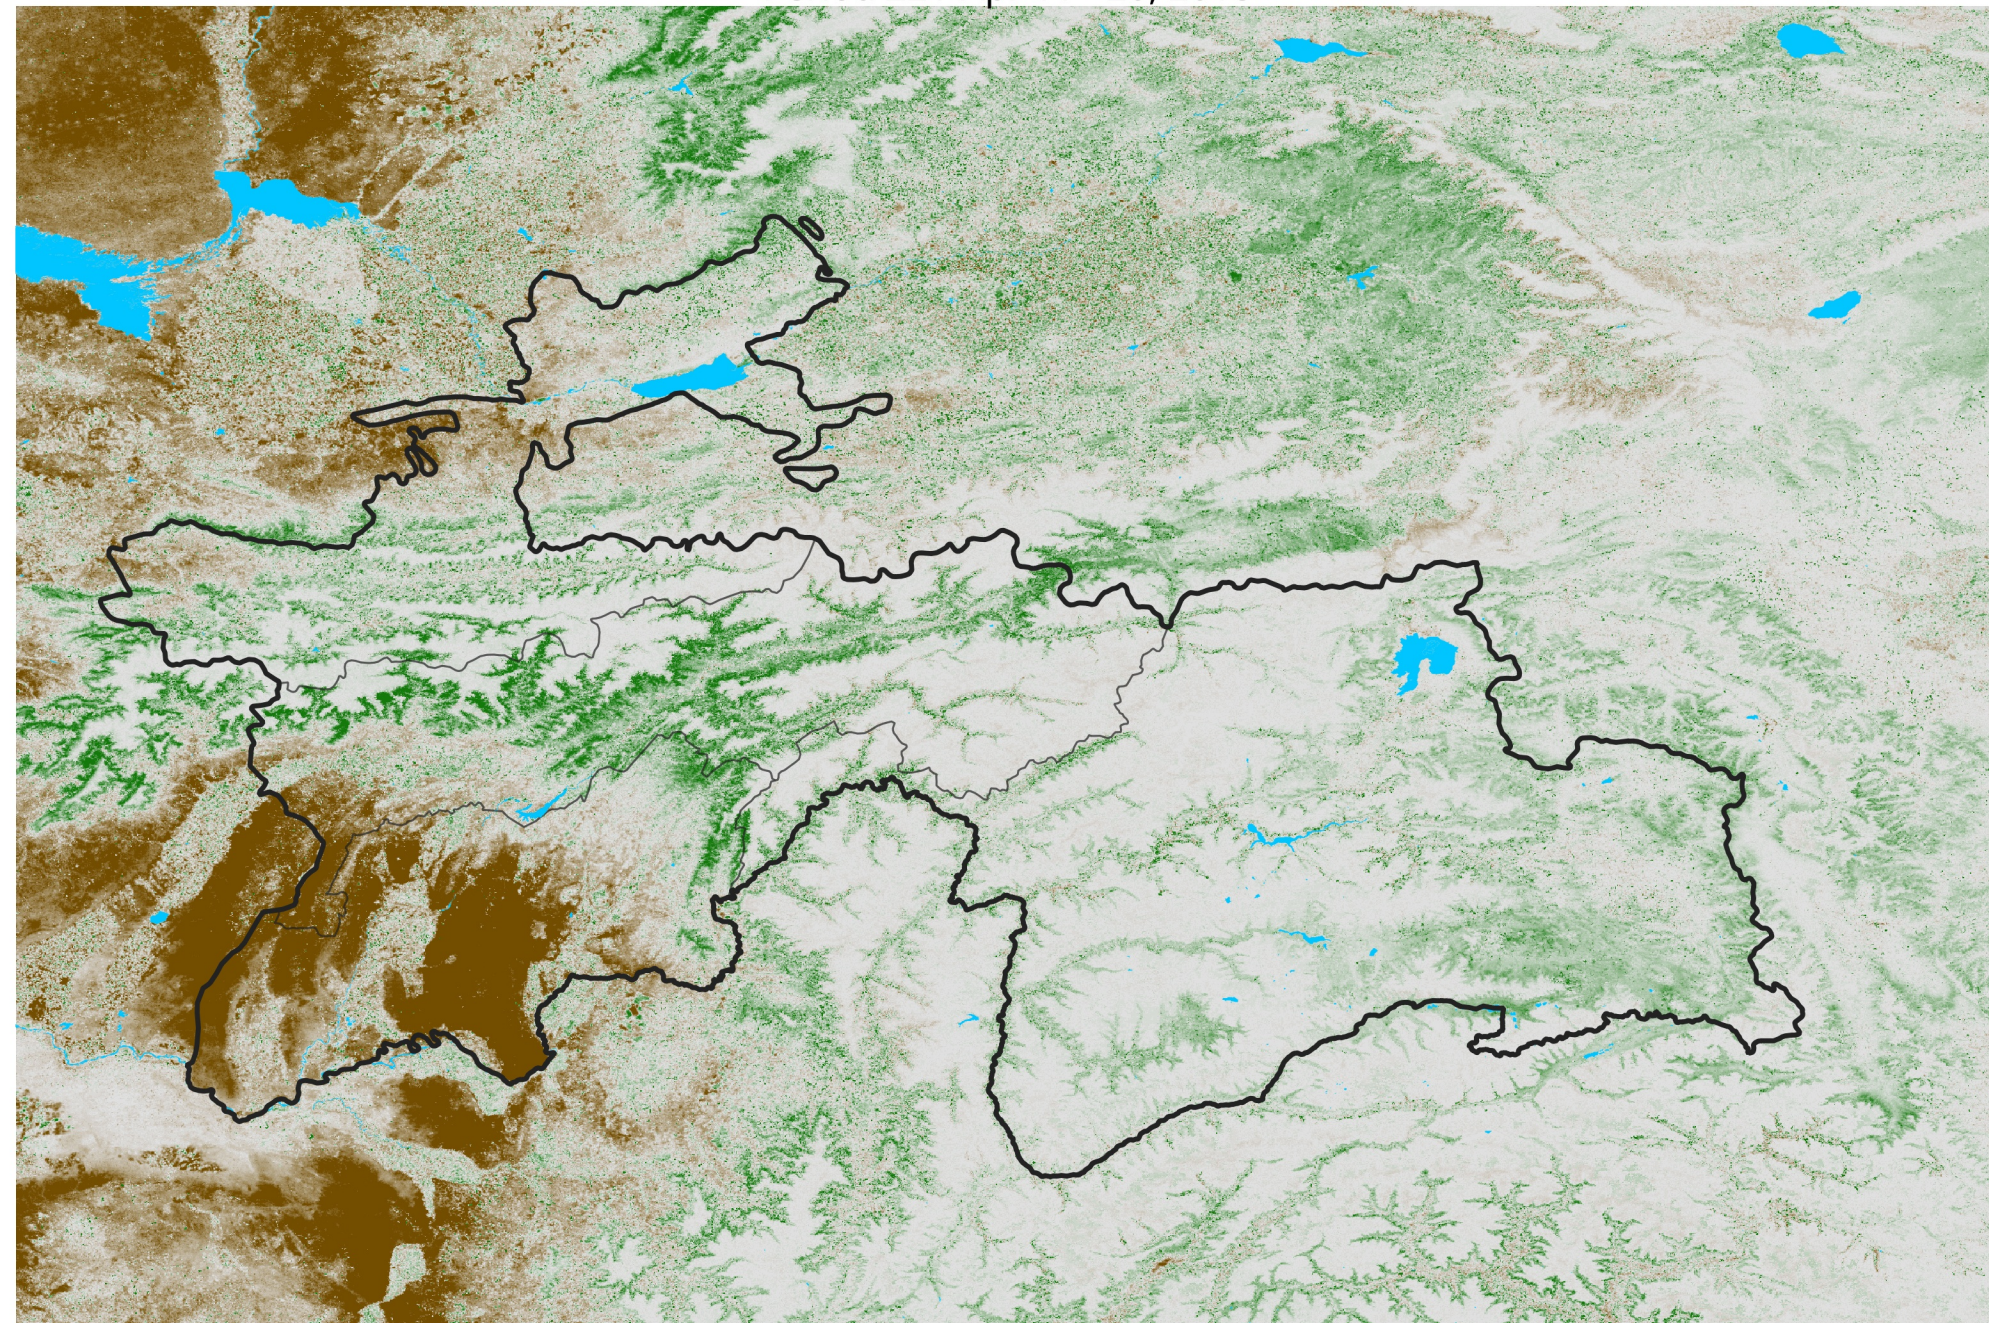

Tajikistan NDVI Anomaly

2018 minus Mean (2012 - 2021)

Period 22 / Apr 11 - 20, 2018

NDVI Anomaly

< -0.3 -0.2 -0.1 -0.05 0.05 0.1 0.2 > 0.3

Negative

No Difference

Positive