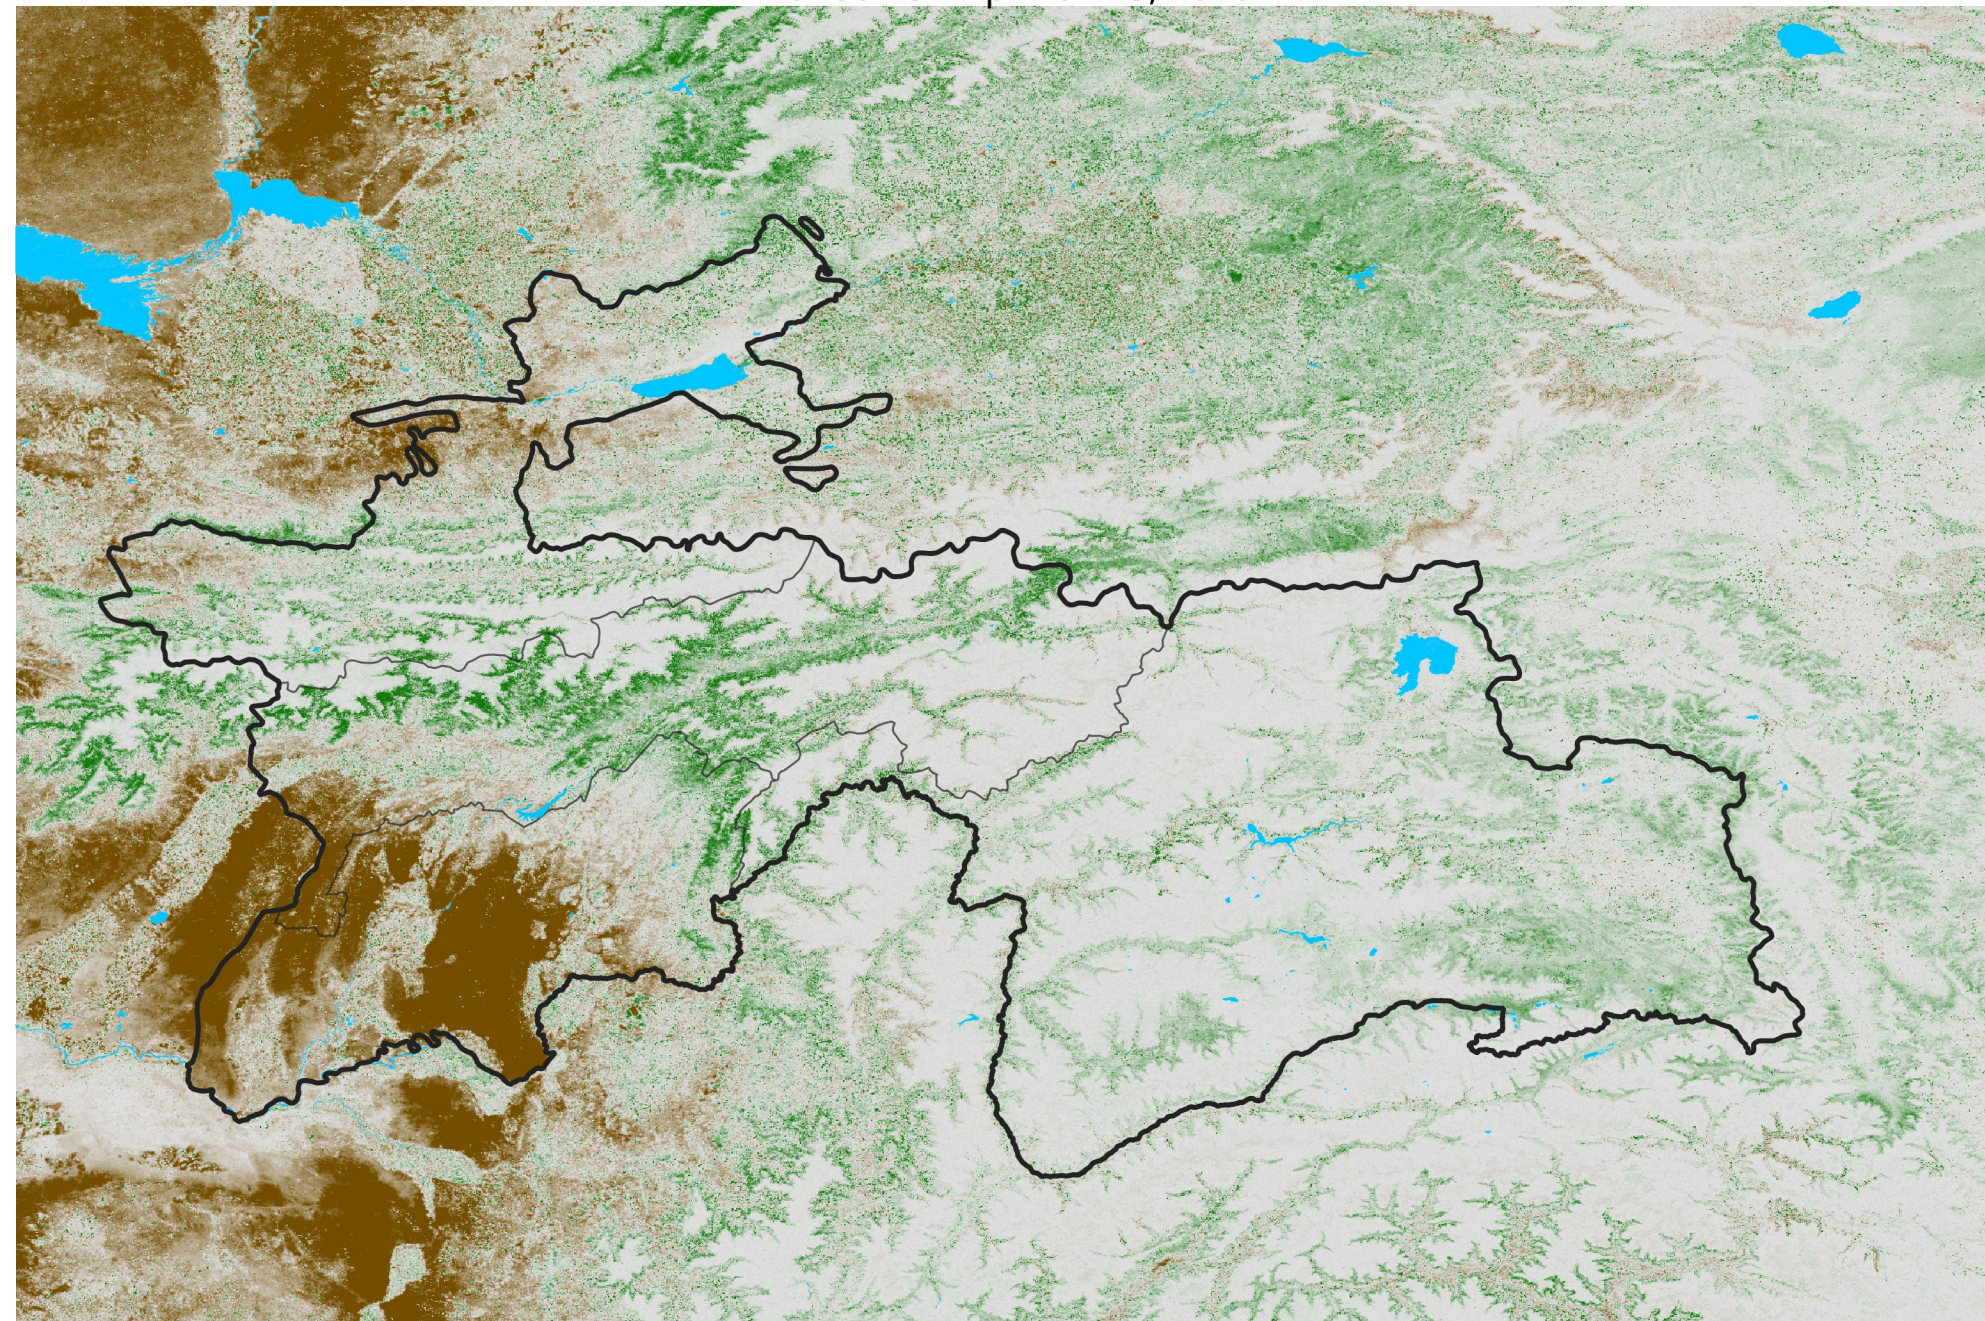

Tajikistan NDVI Anomaly

2018 minus Mean (2012 - 2021)

Period 23 / Apr 16 - 25, 2018

NDVI Anomaly

< -0.3 -0.2 -0.1 -0.05 0.05 0.1 0.2 > 0.3

Negative

No Difference

Positive