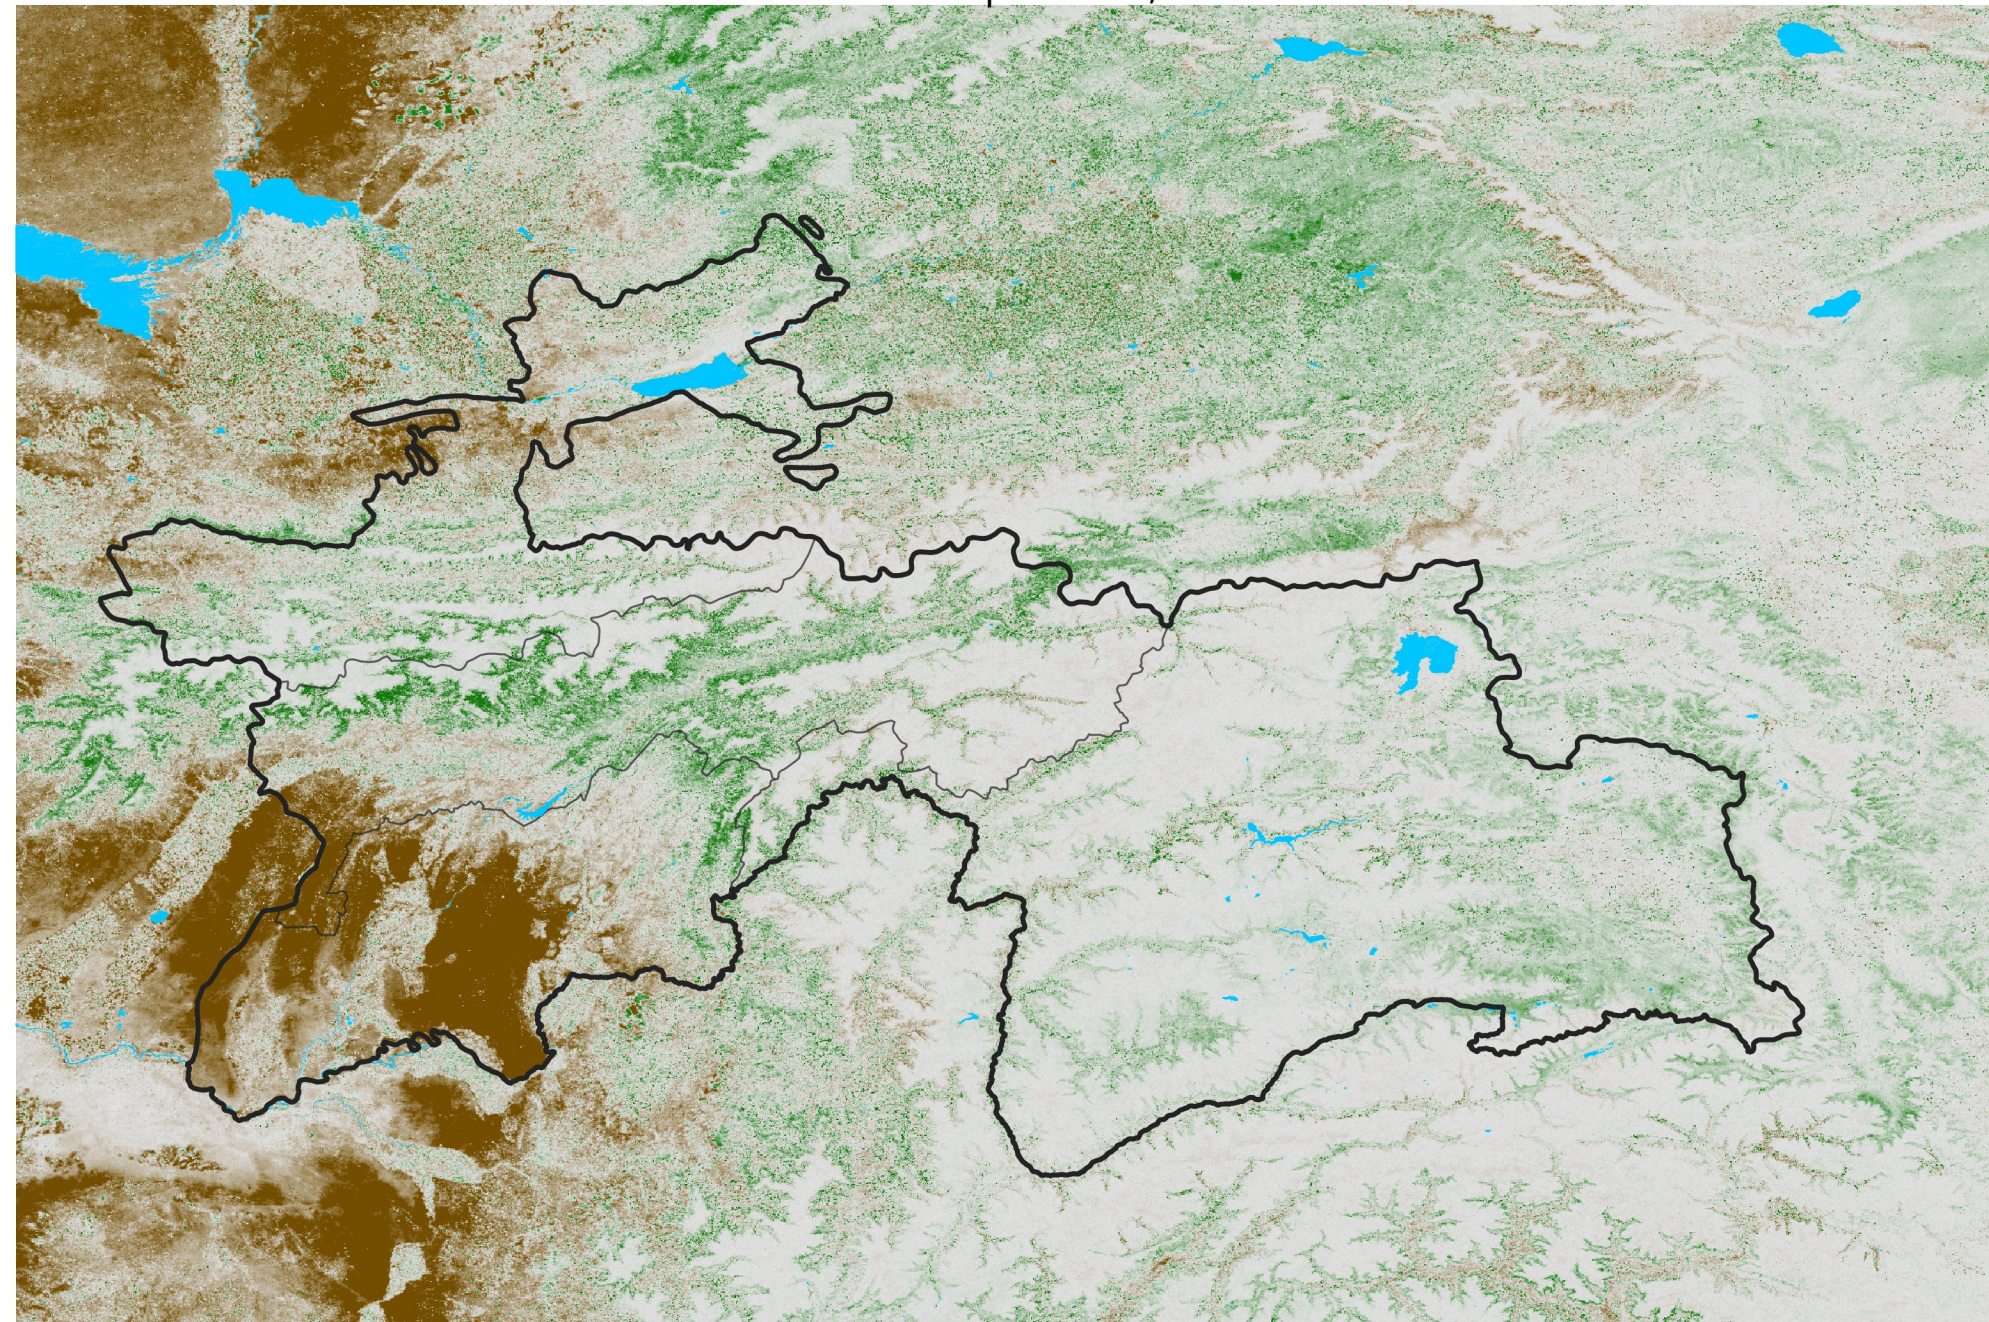

# Tajikistan NDVI Anomaly

2018 minus Mean (2012 - 2021)

Period 24 / Apr 21 - 30, 2018

## NDVI Anomaly

< -0.3   -0.2   -0.1   -0.05   0.05   0.1   0.2   > 0.3

Negative

No Difference

Positive