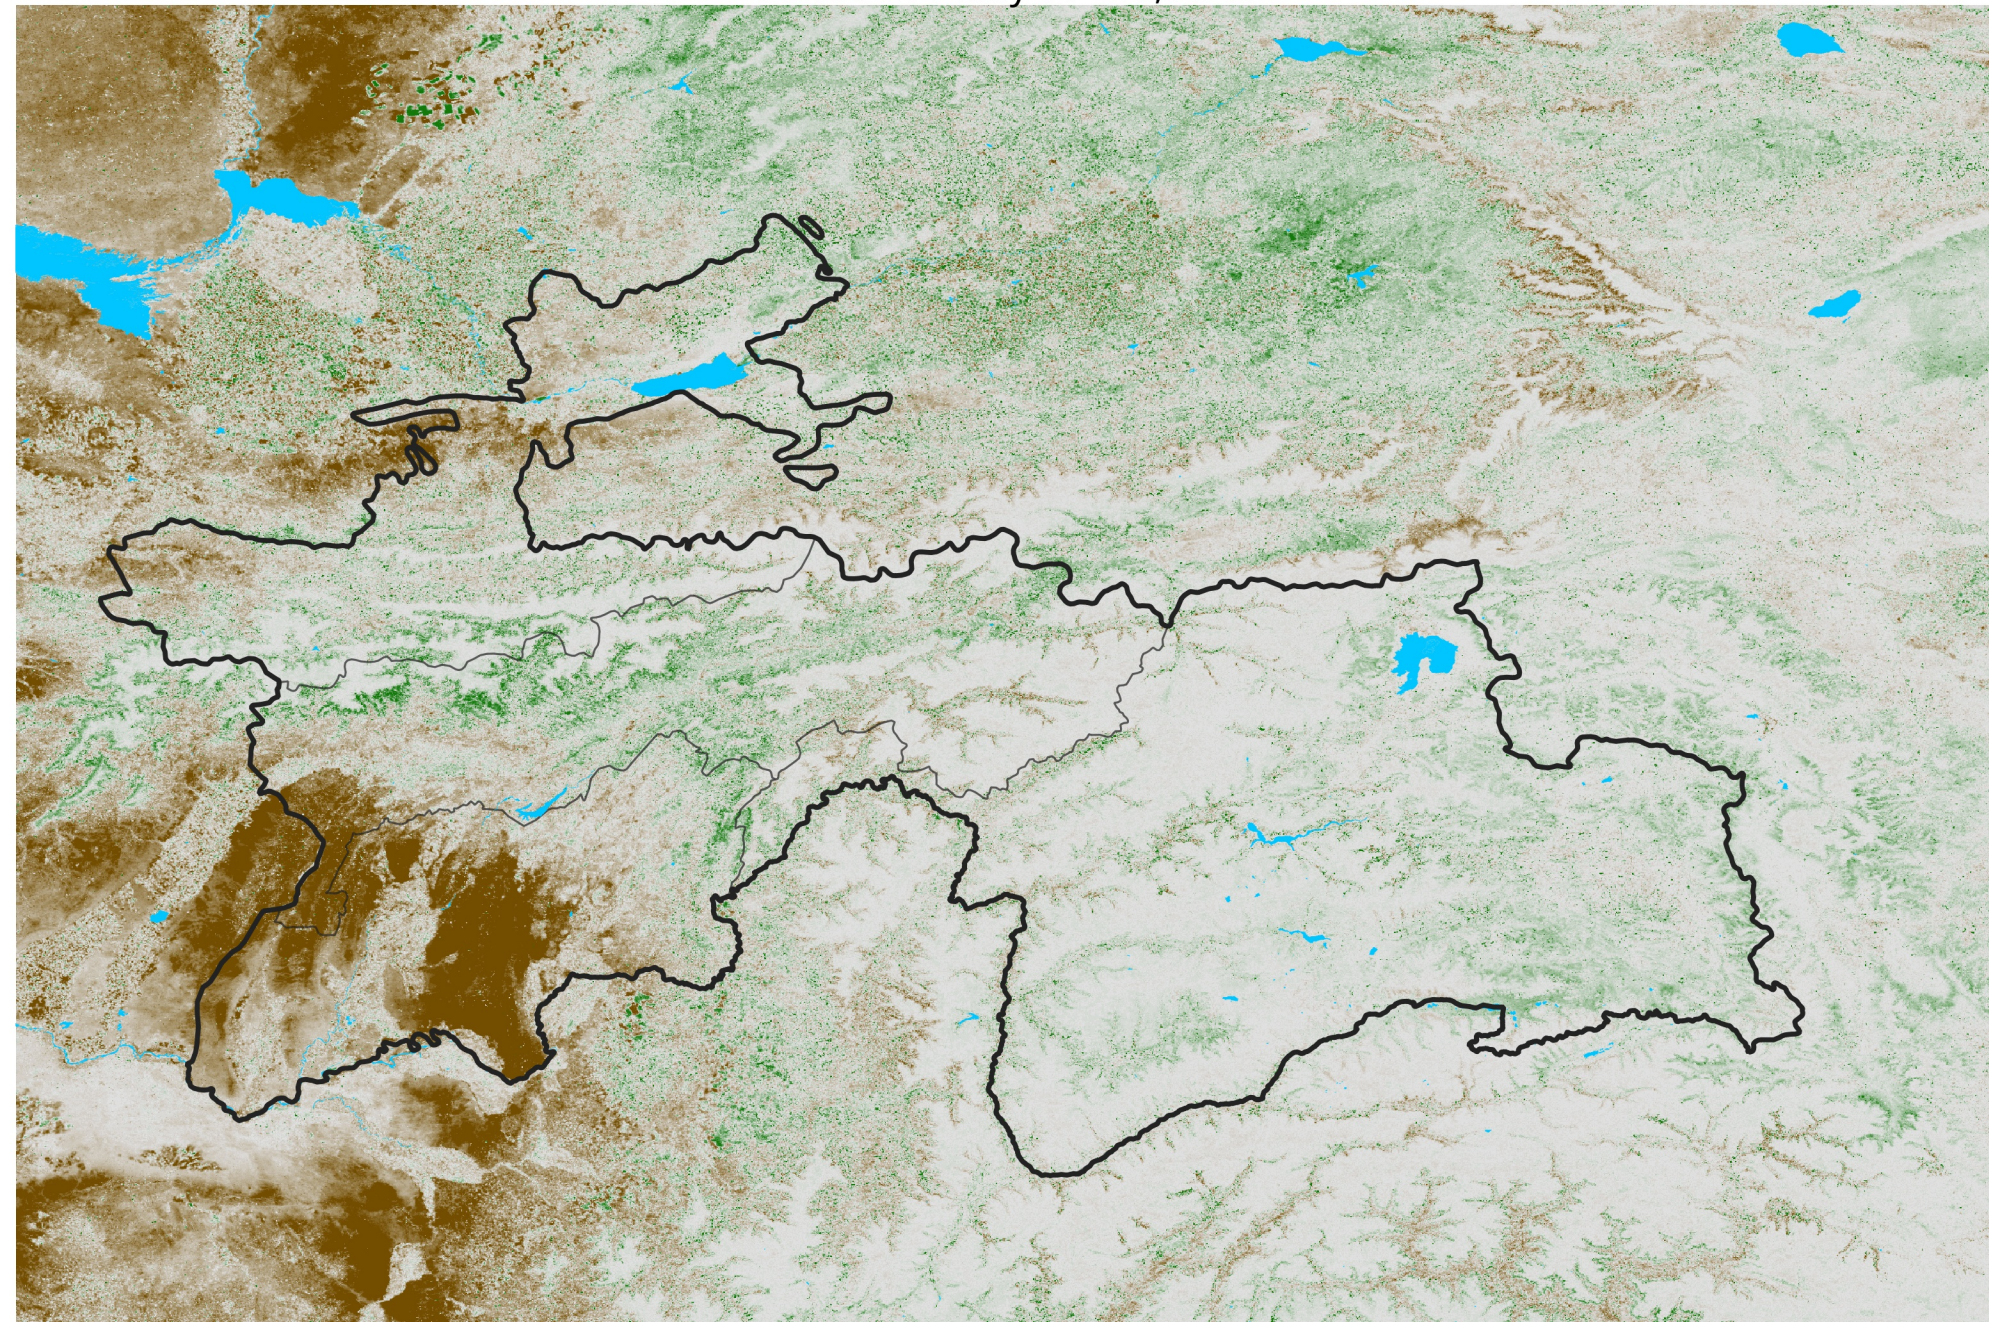

# Tajikistan NDVI Anomaly

2018 minus Mean (2012 - 2021)

Period 26 / May 01 - 10, 2018

## NDVI Anomaly

< -0.3   -0.2   -0.1   -0.05   0.05   0.1   0.2   > 0.3

Negative

No Difference

Positive