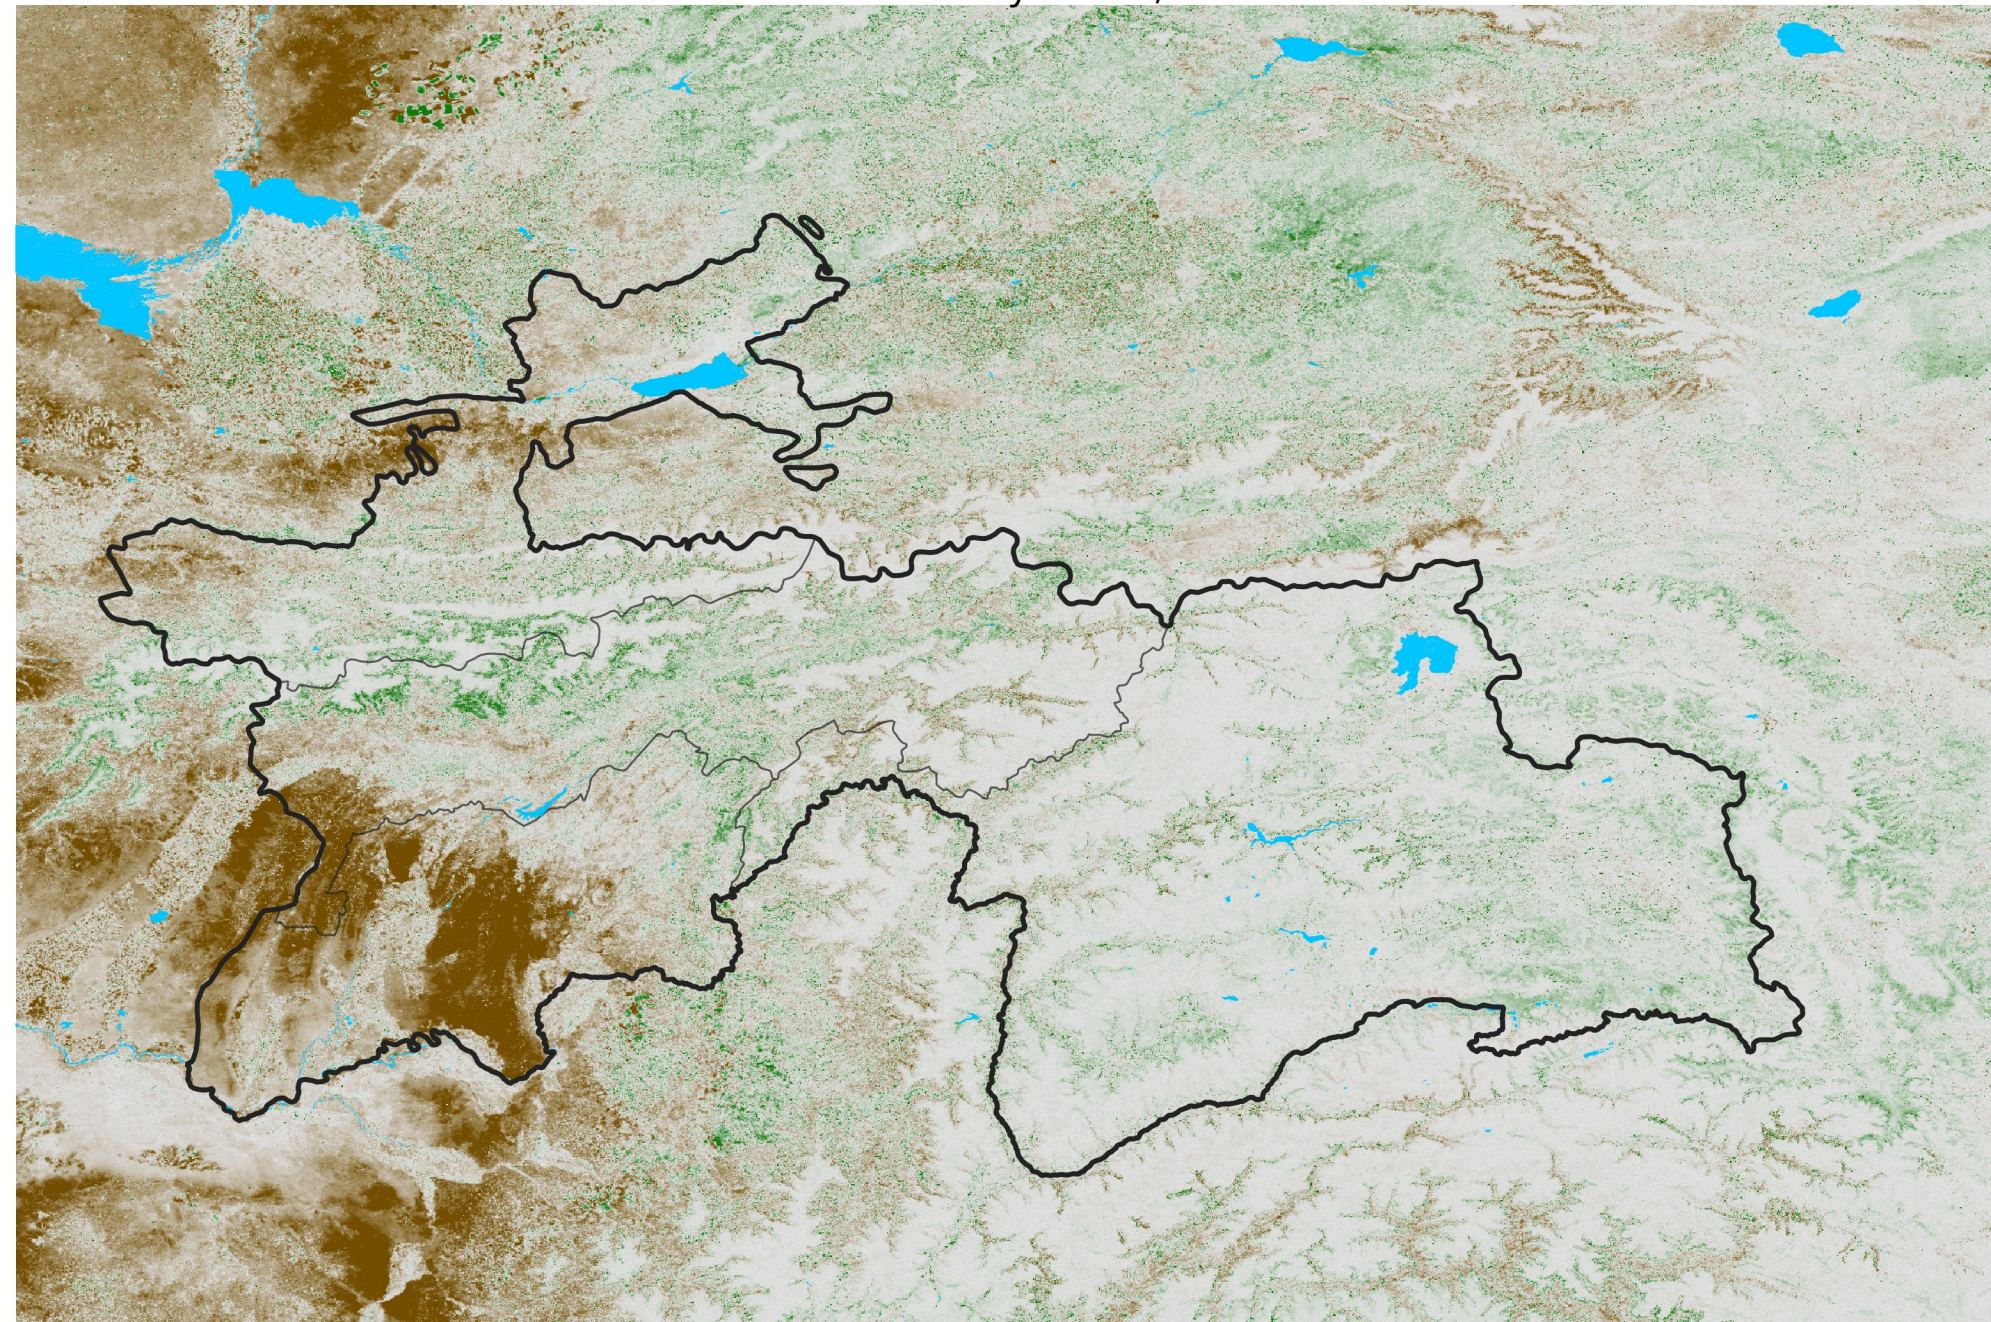

Tajikistan NDVI Anomaly

2018 minus Mean (2012 - 2021)

Period 27 / May 06 - 15, 2018

NDVI Anomaly

< -0.3 -0.2 -0.1 -0.05 0.05 0.1 0.2 > 0.3

Negative

No Difference

Positive