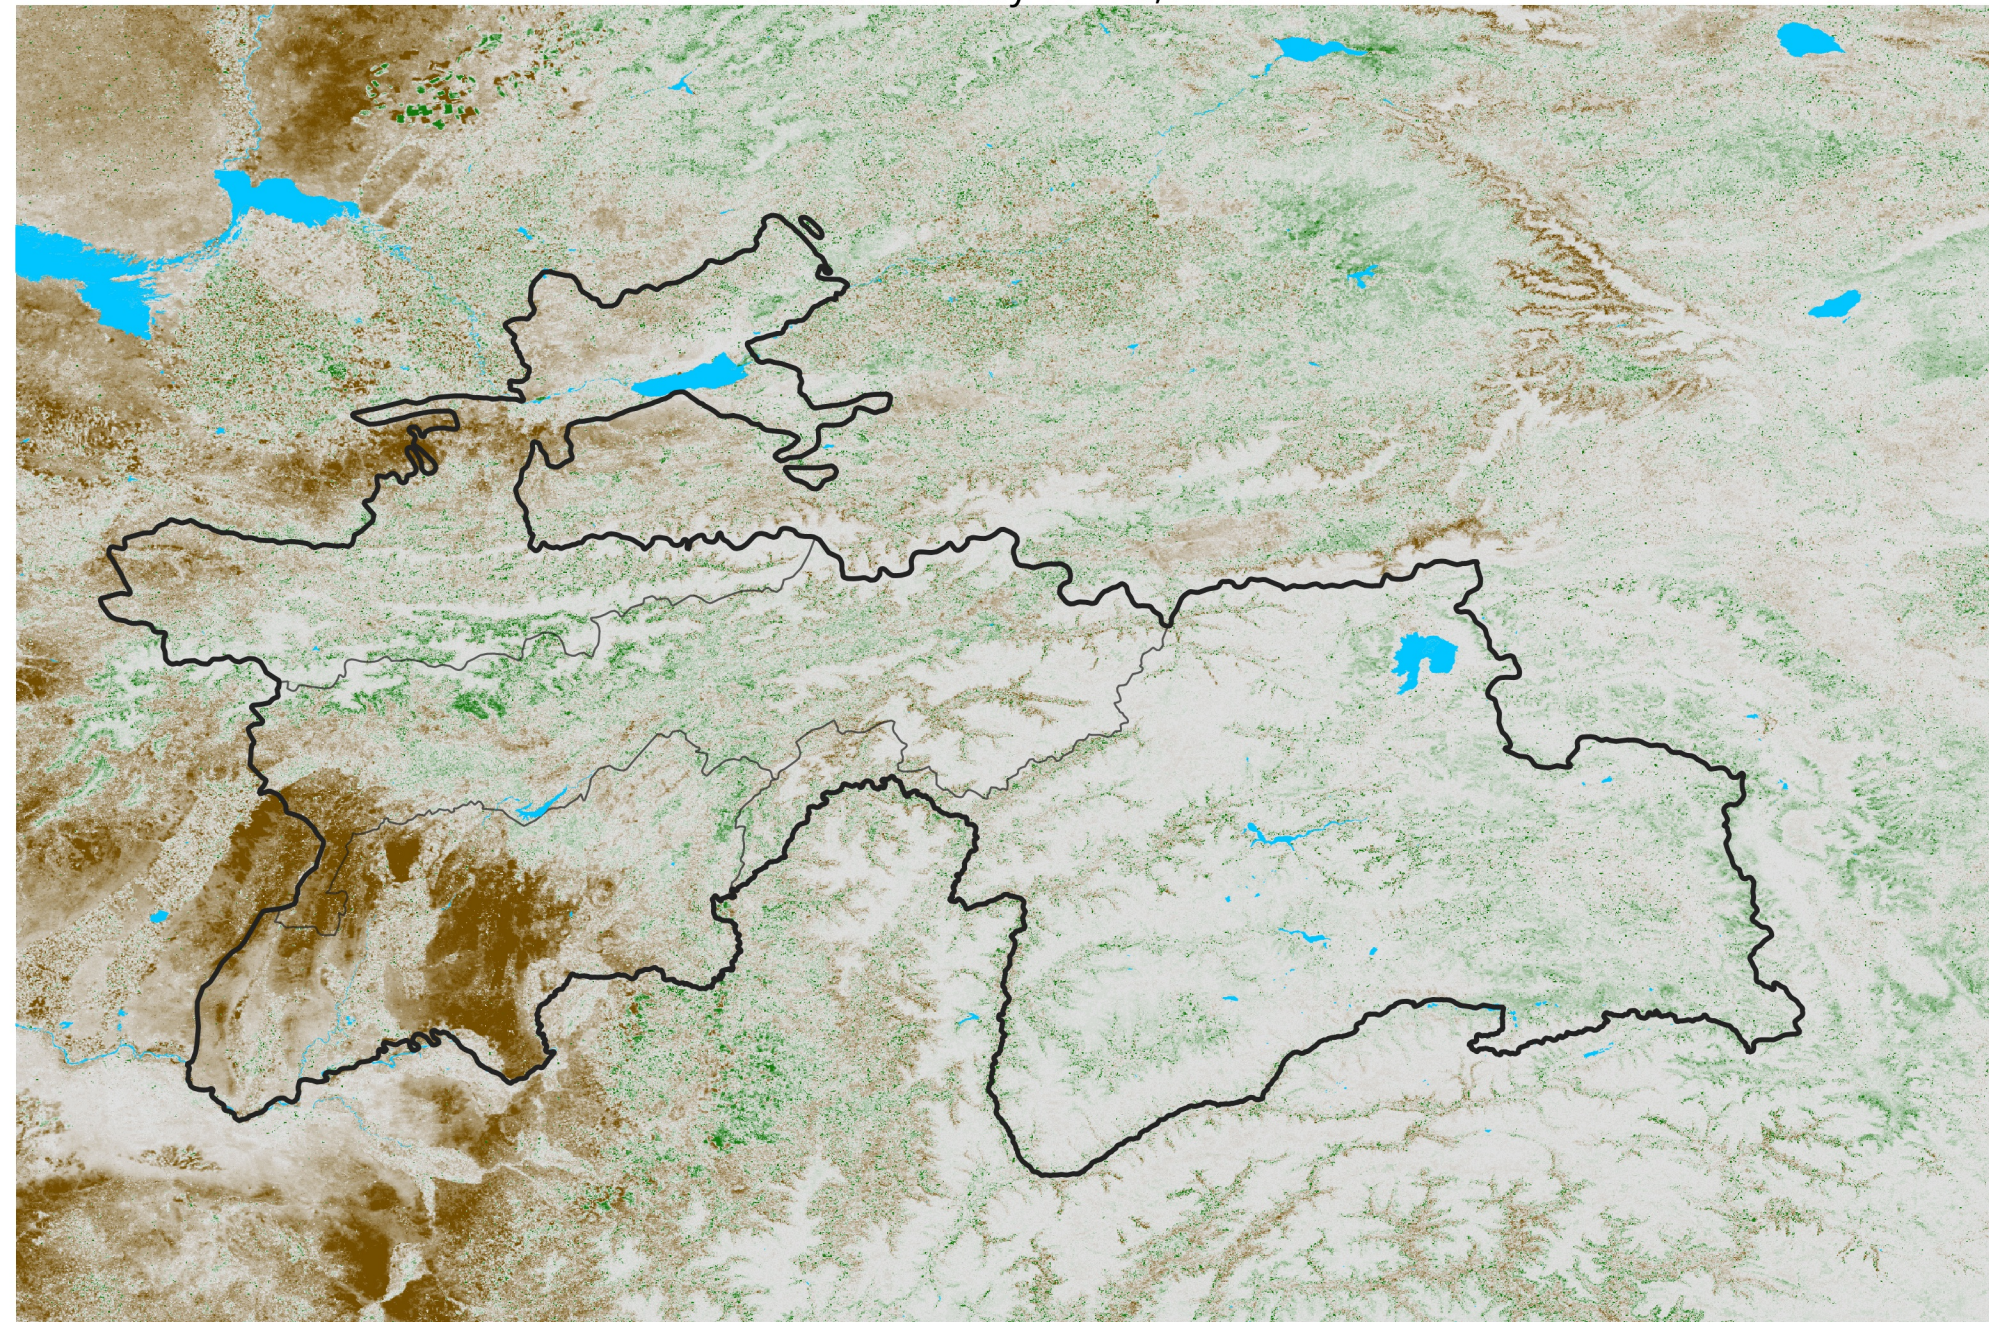

Tajikistan NDVI Anomaly

2018 minus Mean (2012 - 2021)

Period 28 / May 11 - 20, 2018

NDVI Anomaly

< -0.3 -0.2 -0.1 -0.05 0.05 0.1 0.2 >0.3

Negative

No Difference

Positive