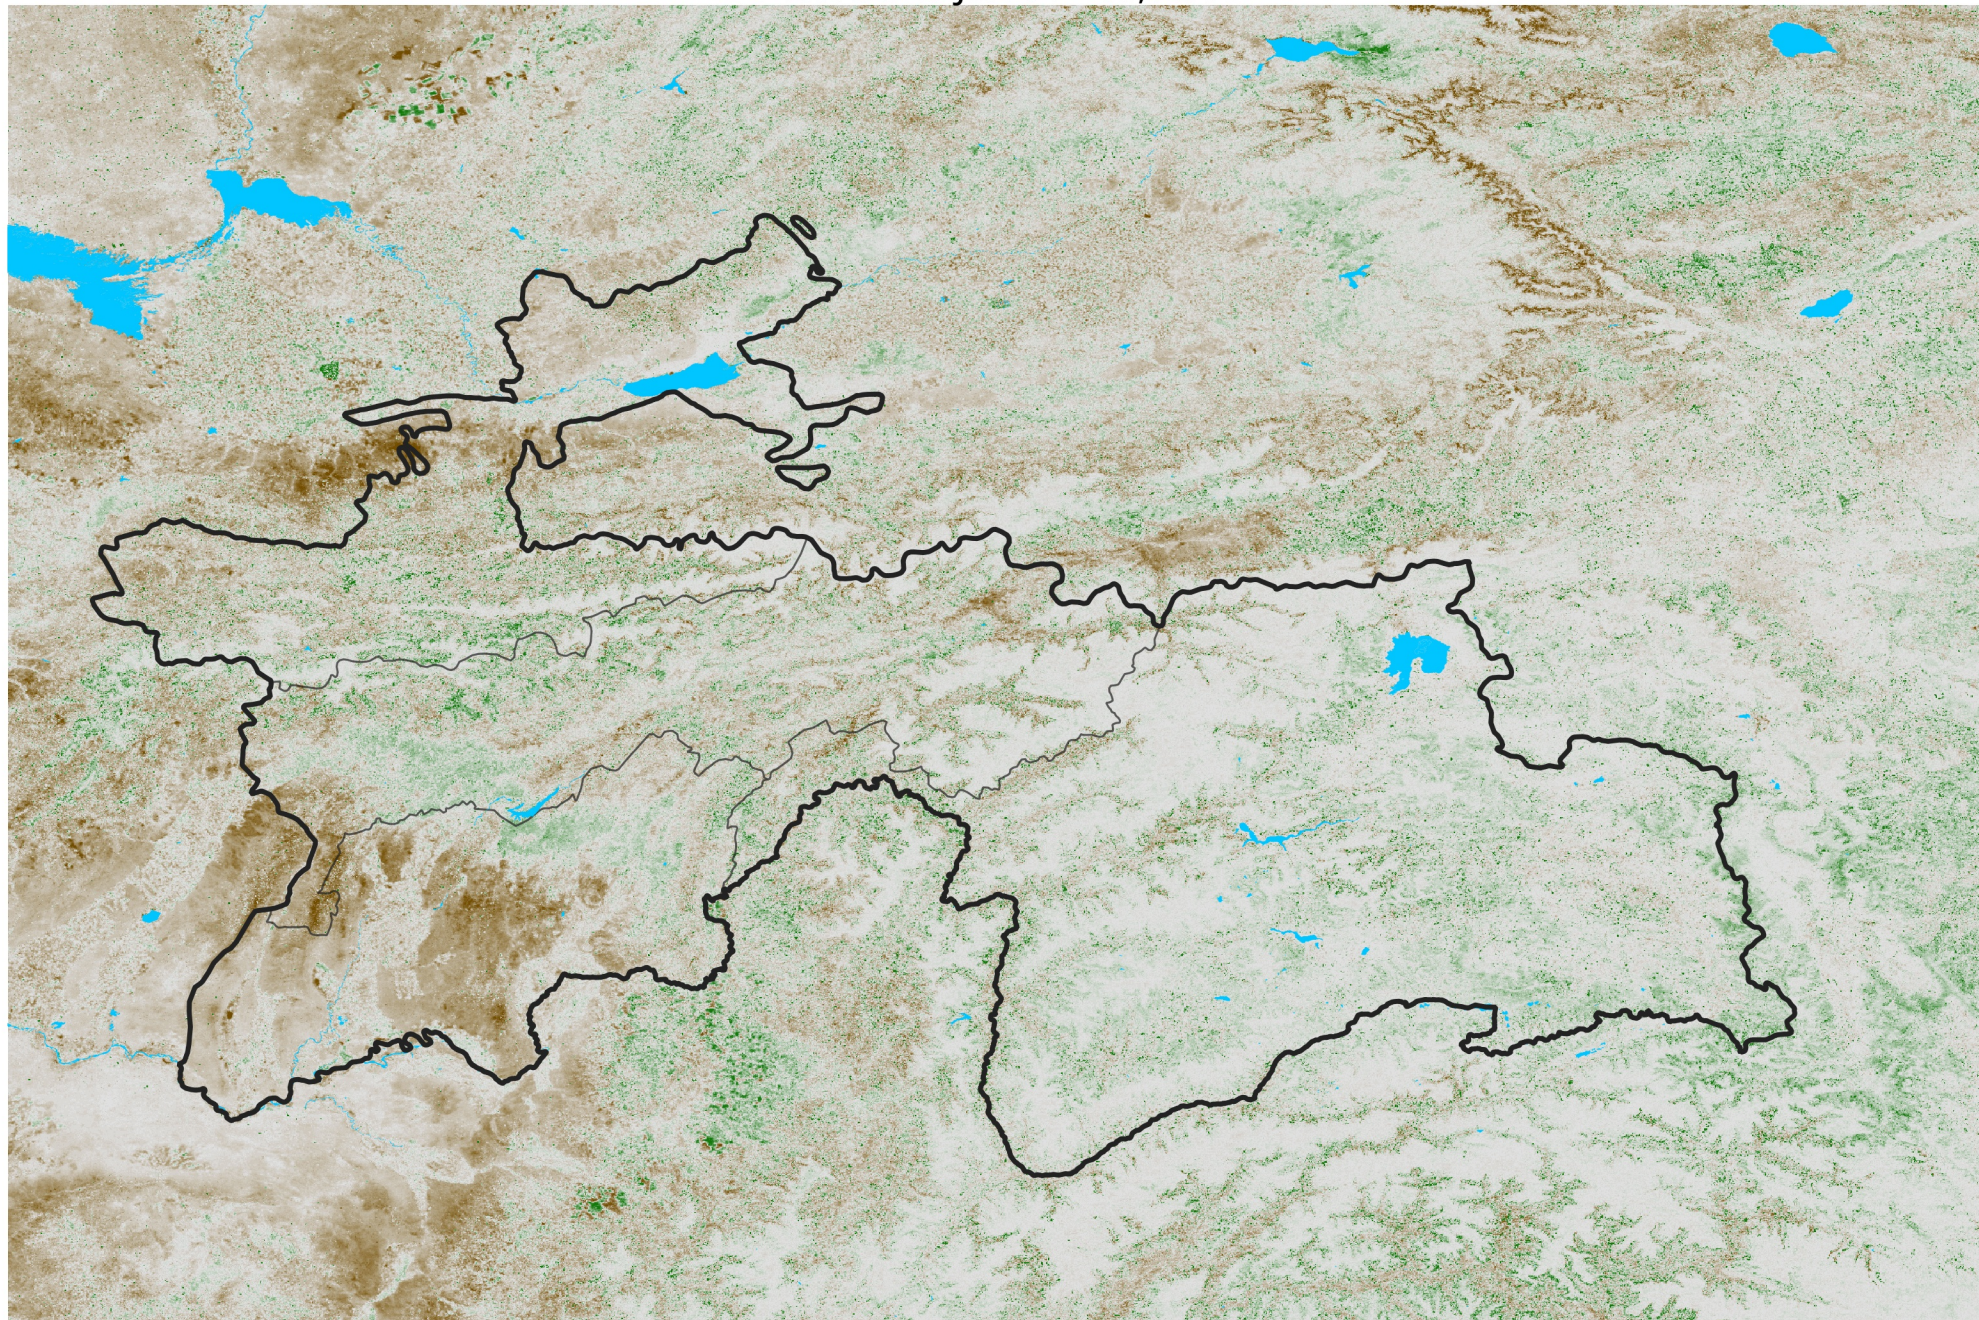

Tajikistan NDVI Anomaly

2018 minus Mean (2012 - 2021)

Period 32 / Jun 01 - 10, 2018

NDVI Anomaly

< -0.3 -0.2 -0.1 -0.05 0.05 0.1 0.2 > 0.3

Negative

No Difference

Positive