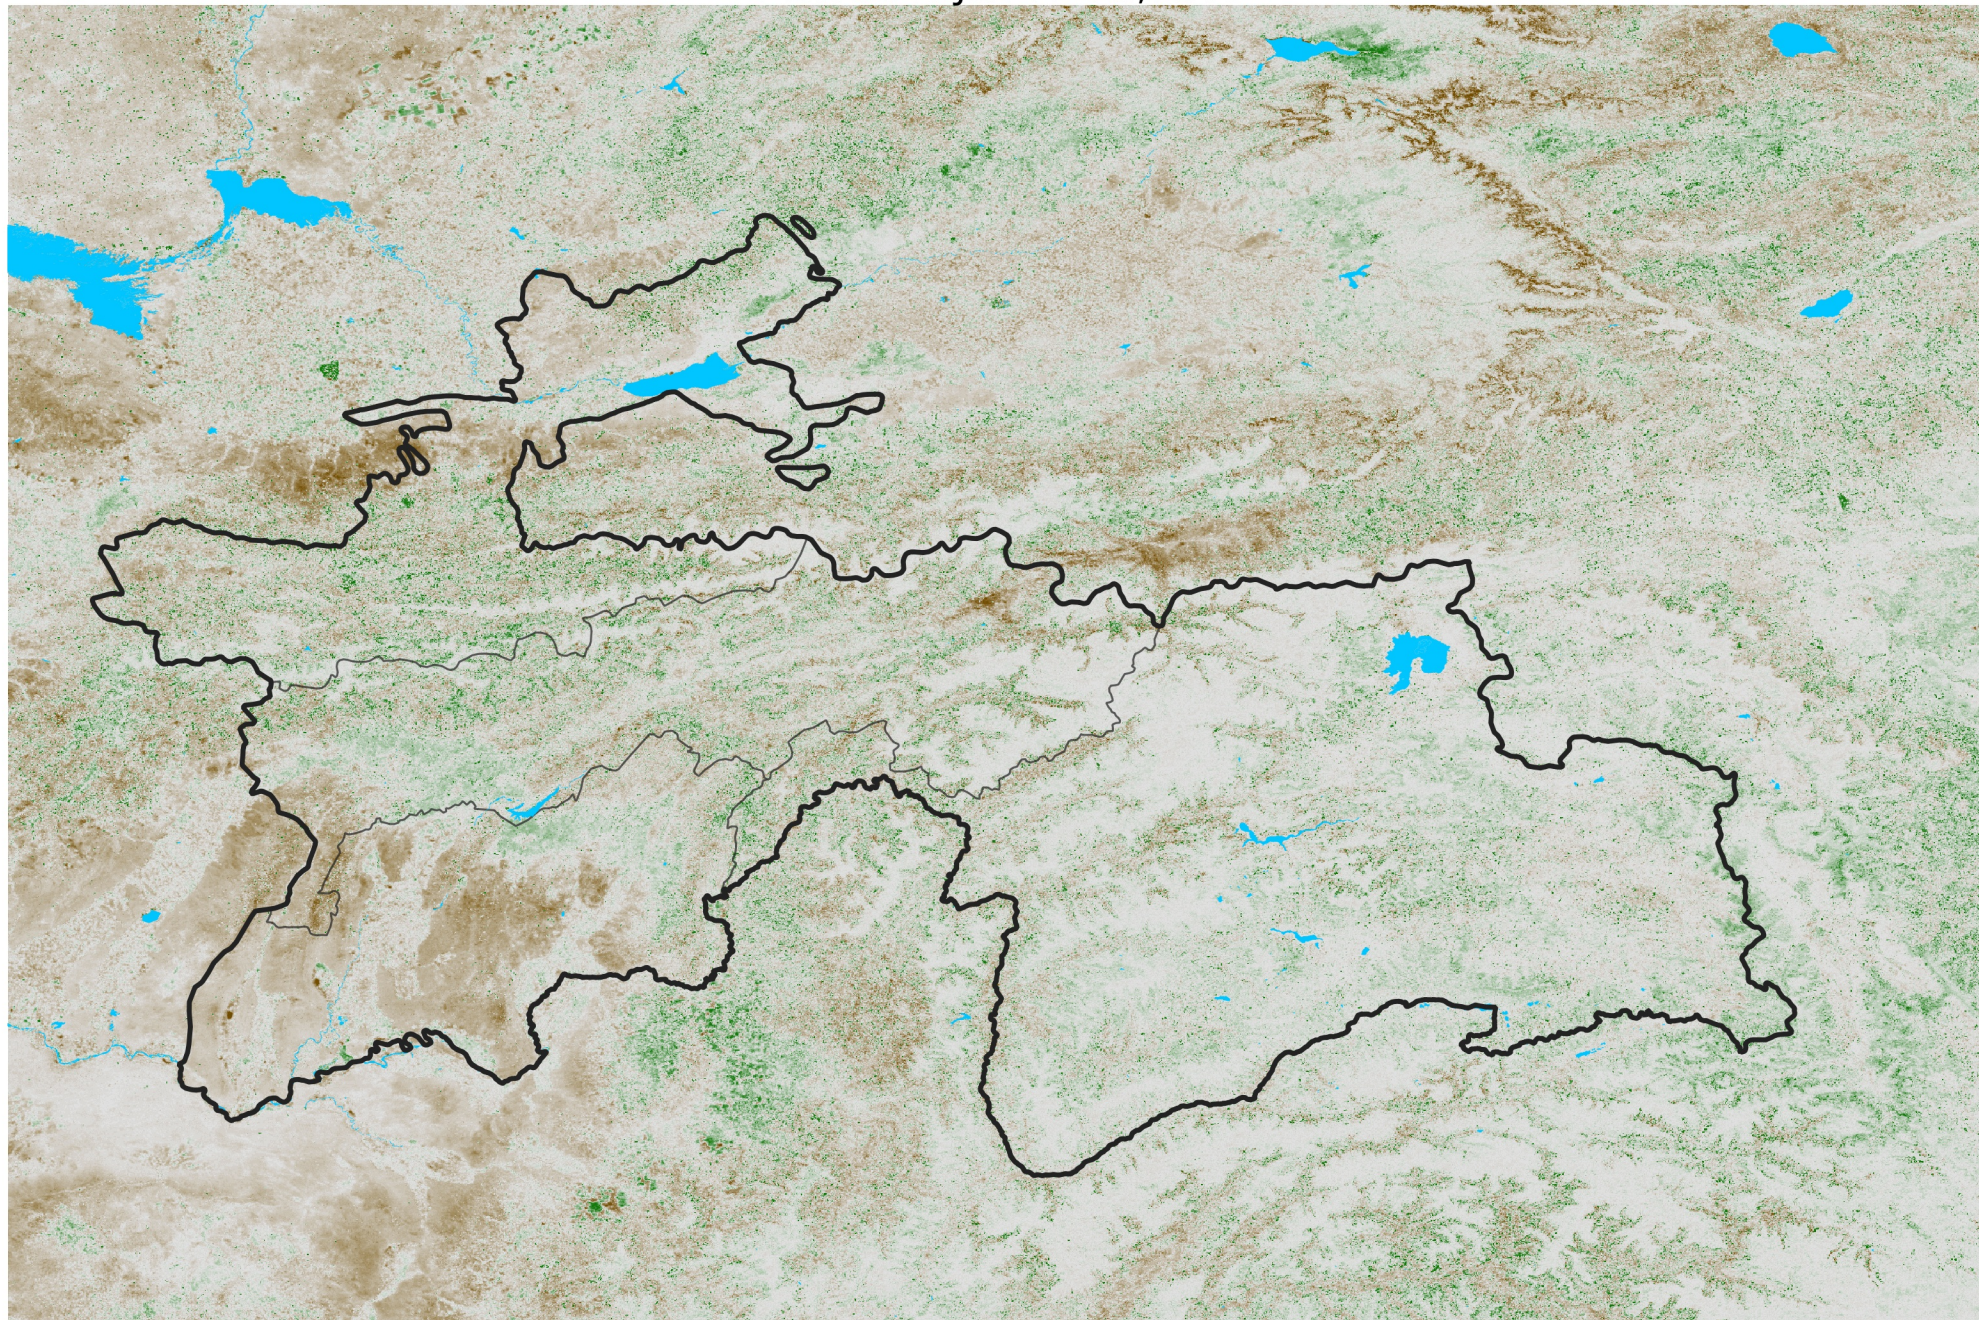

# Tajikistan NDVI Anomaly

2018 minus Mean (2012 - 2021)

Period 34 / Jun 11 - 20, 2018

## NDVI Anomaly

< -0.3   -0.2   -0.1   -0.05   0.05   0.1   0.2   > 0.3

Negative

No Difference

Positive