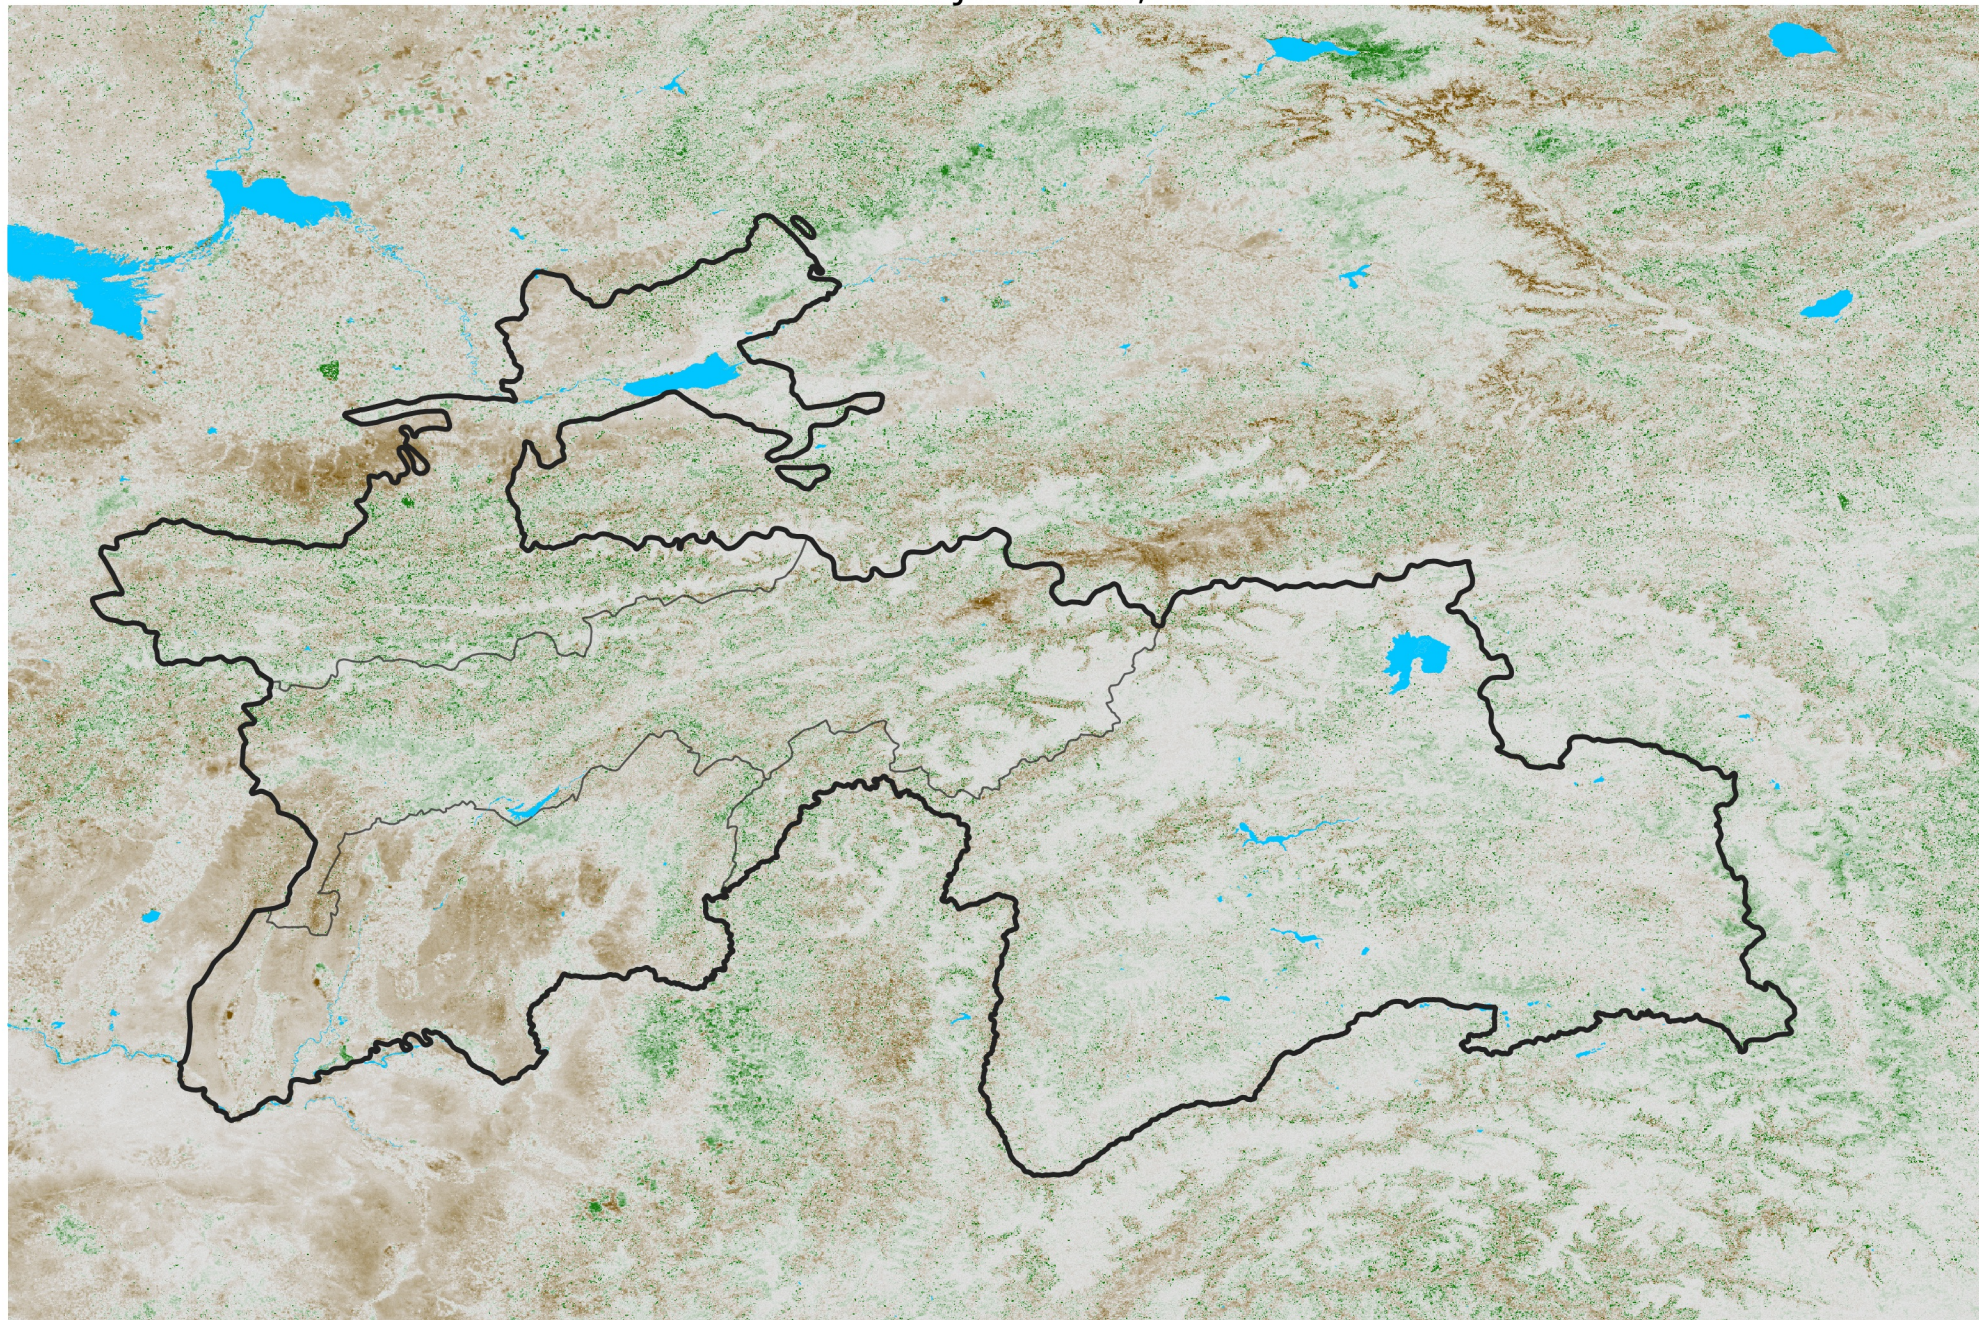

# Tajikistan NDVI Anomaly

2018 minus Mean (2012 - 2021)

Period 35 / Jun 16 - 25, 2018

## NDVI Anomaly

< -0.3   -0.2   -0.1   -0.05   0.05   0.1   0.2   > 0.3

Negative

No Difference

Positive