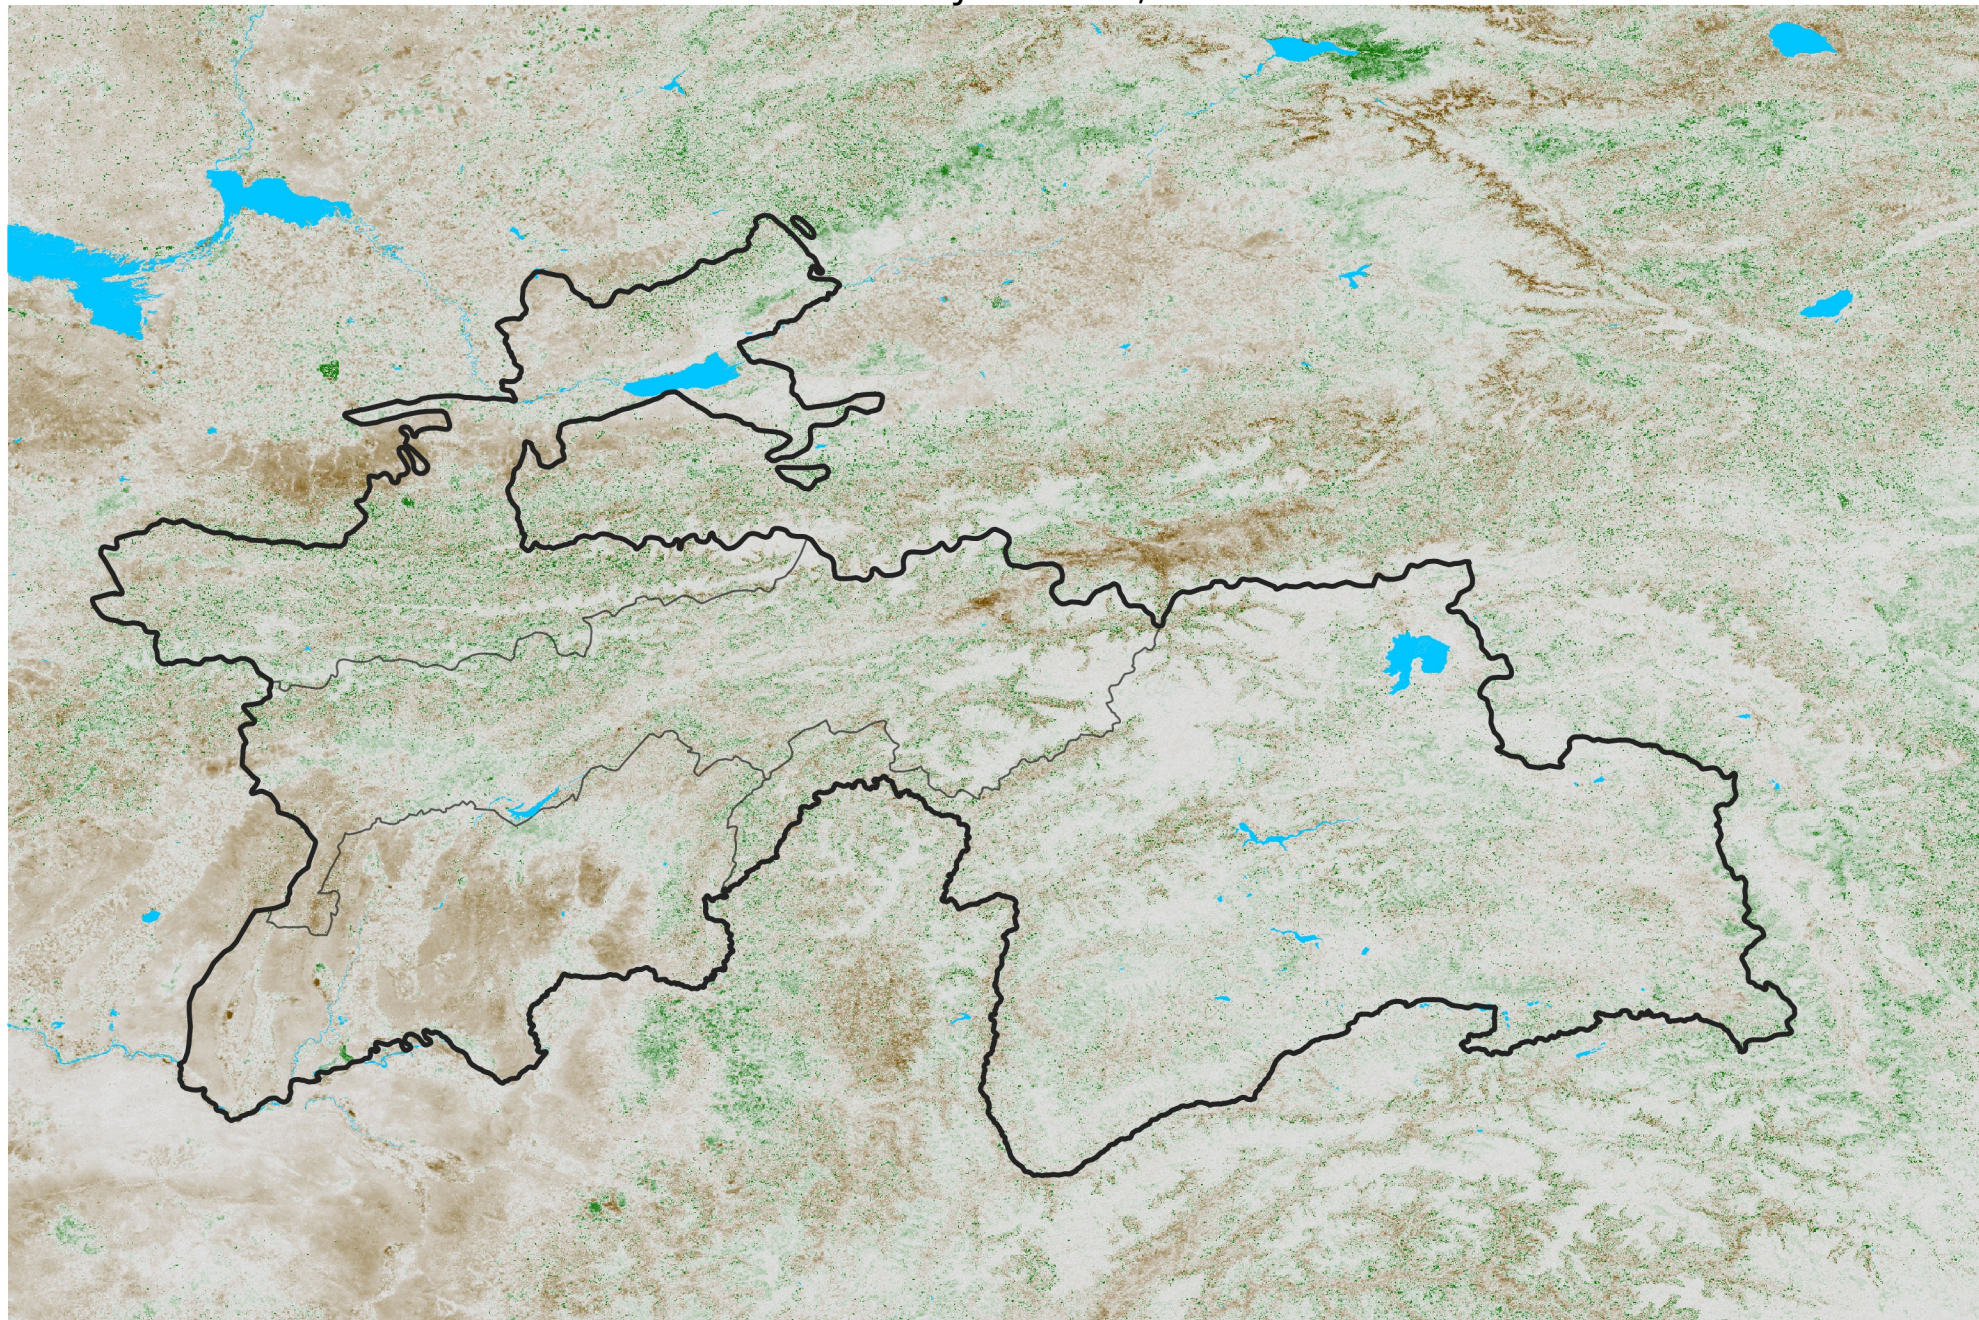

Tajikistan NDVI Anomaly

2018 minus Mean (2012 - 2021)

Period 36 / Jun 21 - 30, 2018

NDVI Anomaly

< -0.3 -0.2 -0.1 -0.05 0.05 0.1 0.2 > 0.3

Negative

No Difference

Positive