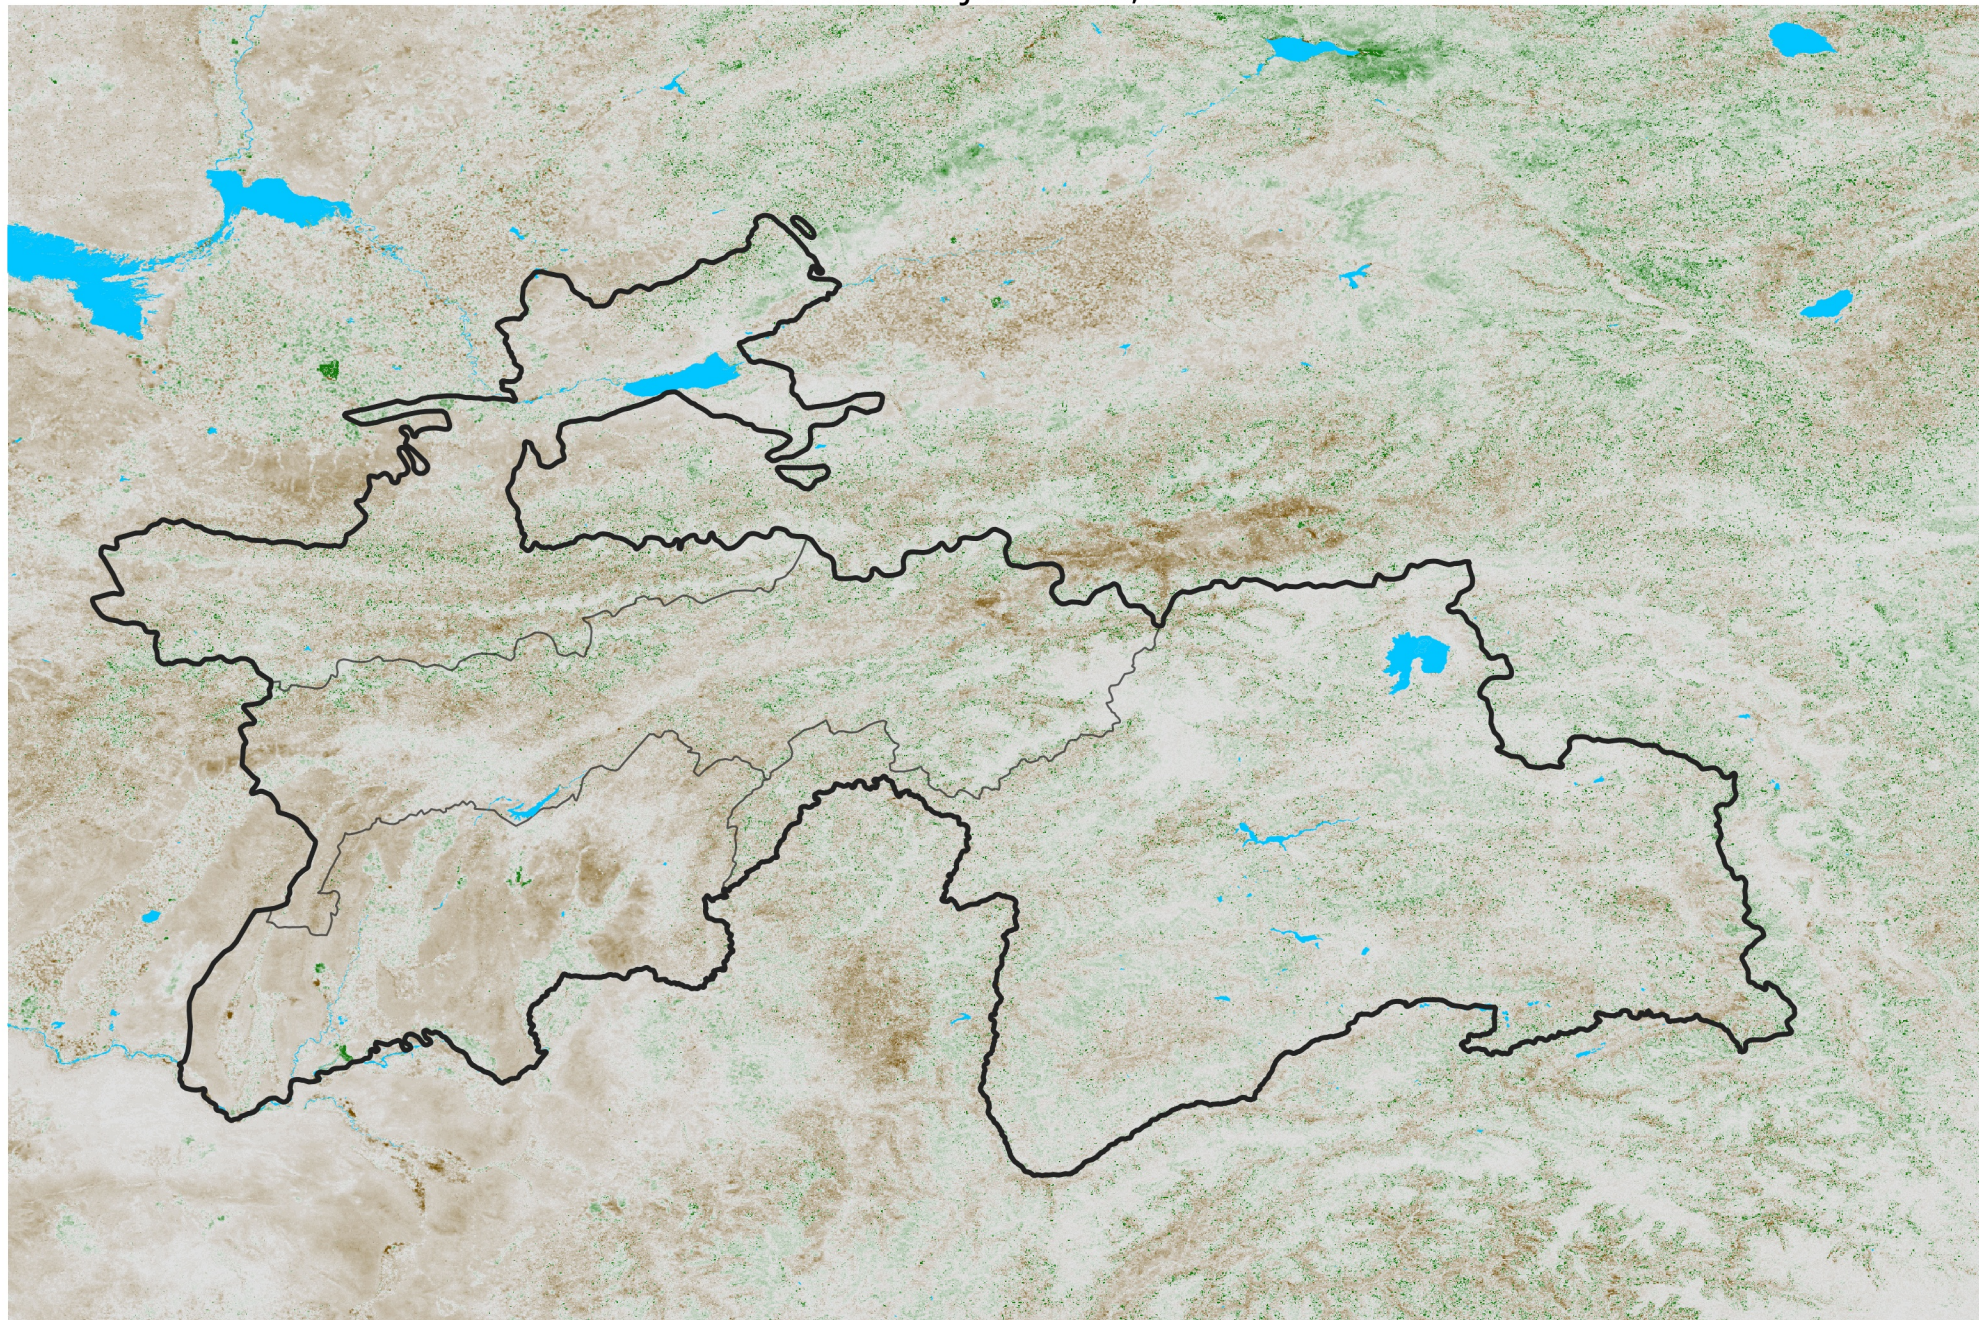

# Tajikistan NDVI Anomaly

2018 minus Mean (2012 - 2021)

Period 40 / Jul 11 - 20, 2018

## NDVI Anomaly

< -0.3   -0.2   -0.1   -0.05   0.05   0.1   0.2   > 0.3

Negative

No Difference

Positive