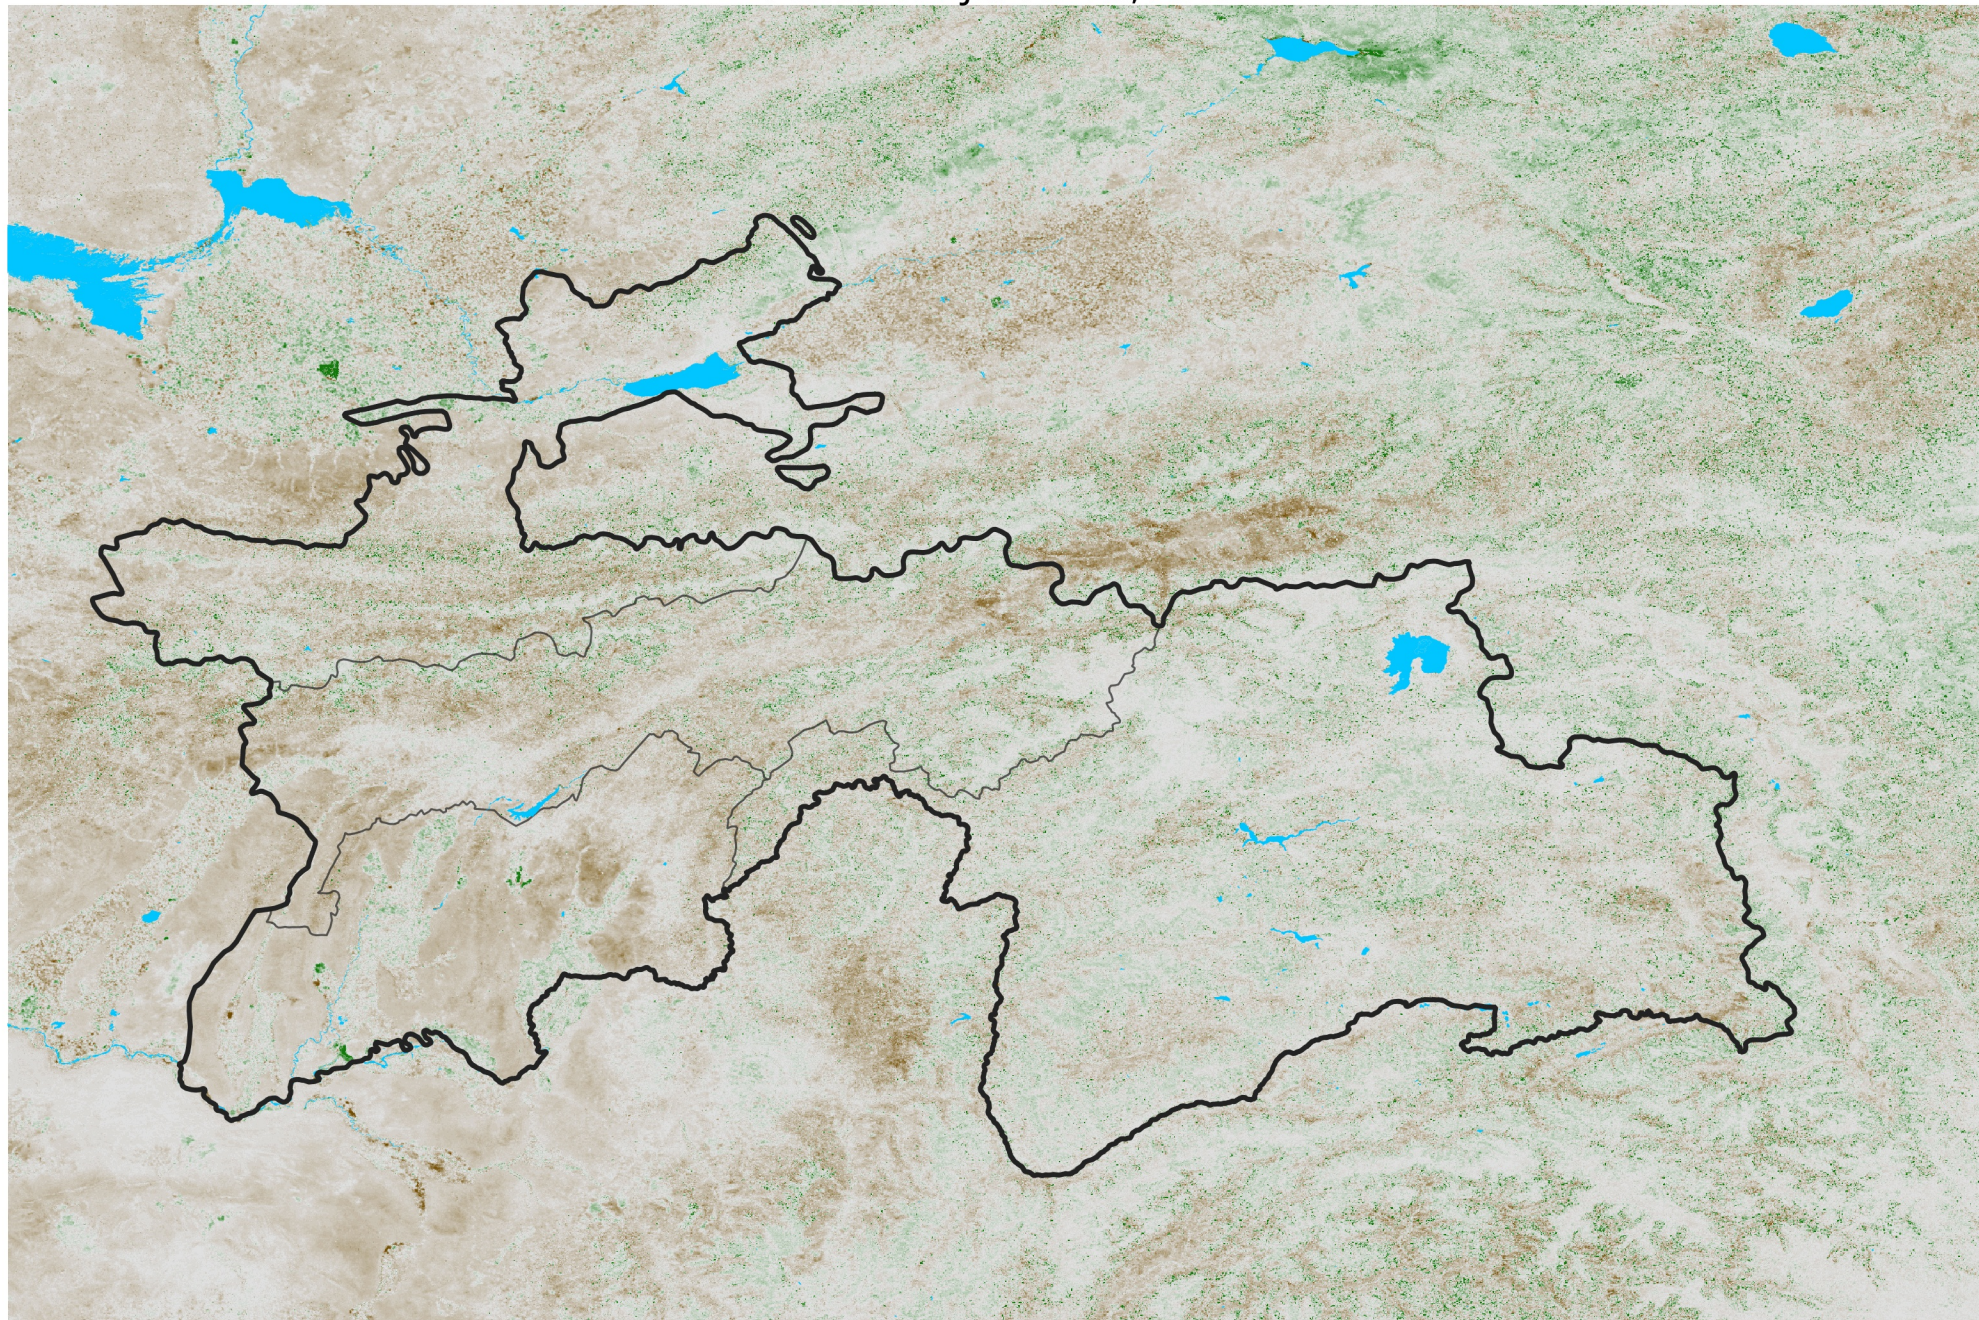

Tajikistan NDVI Anomaly

2018 minus Mean (2012 - 2021)

Period 41 / Jul 16 - 25, 2018

NDVI Anomaly

< -0.3 -0.2 -0.1 -0.05 0.05 0.1 0.2 > 0.3

Negative

No Difference

Positive