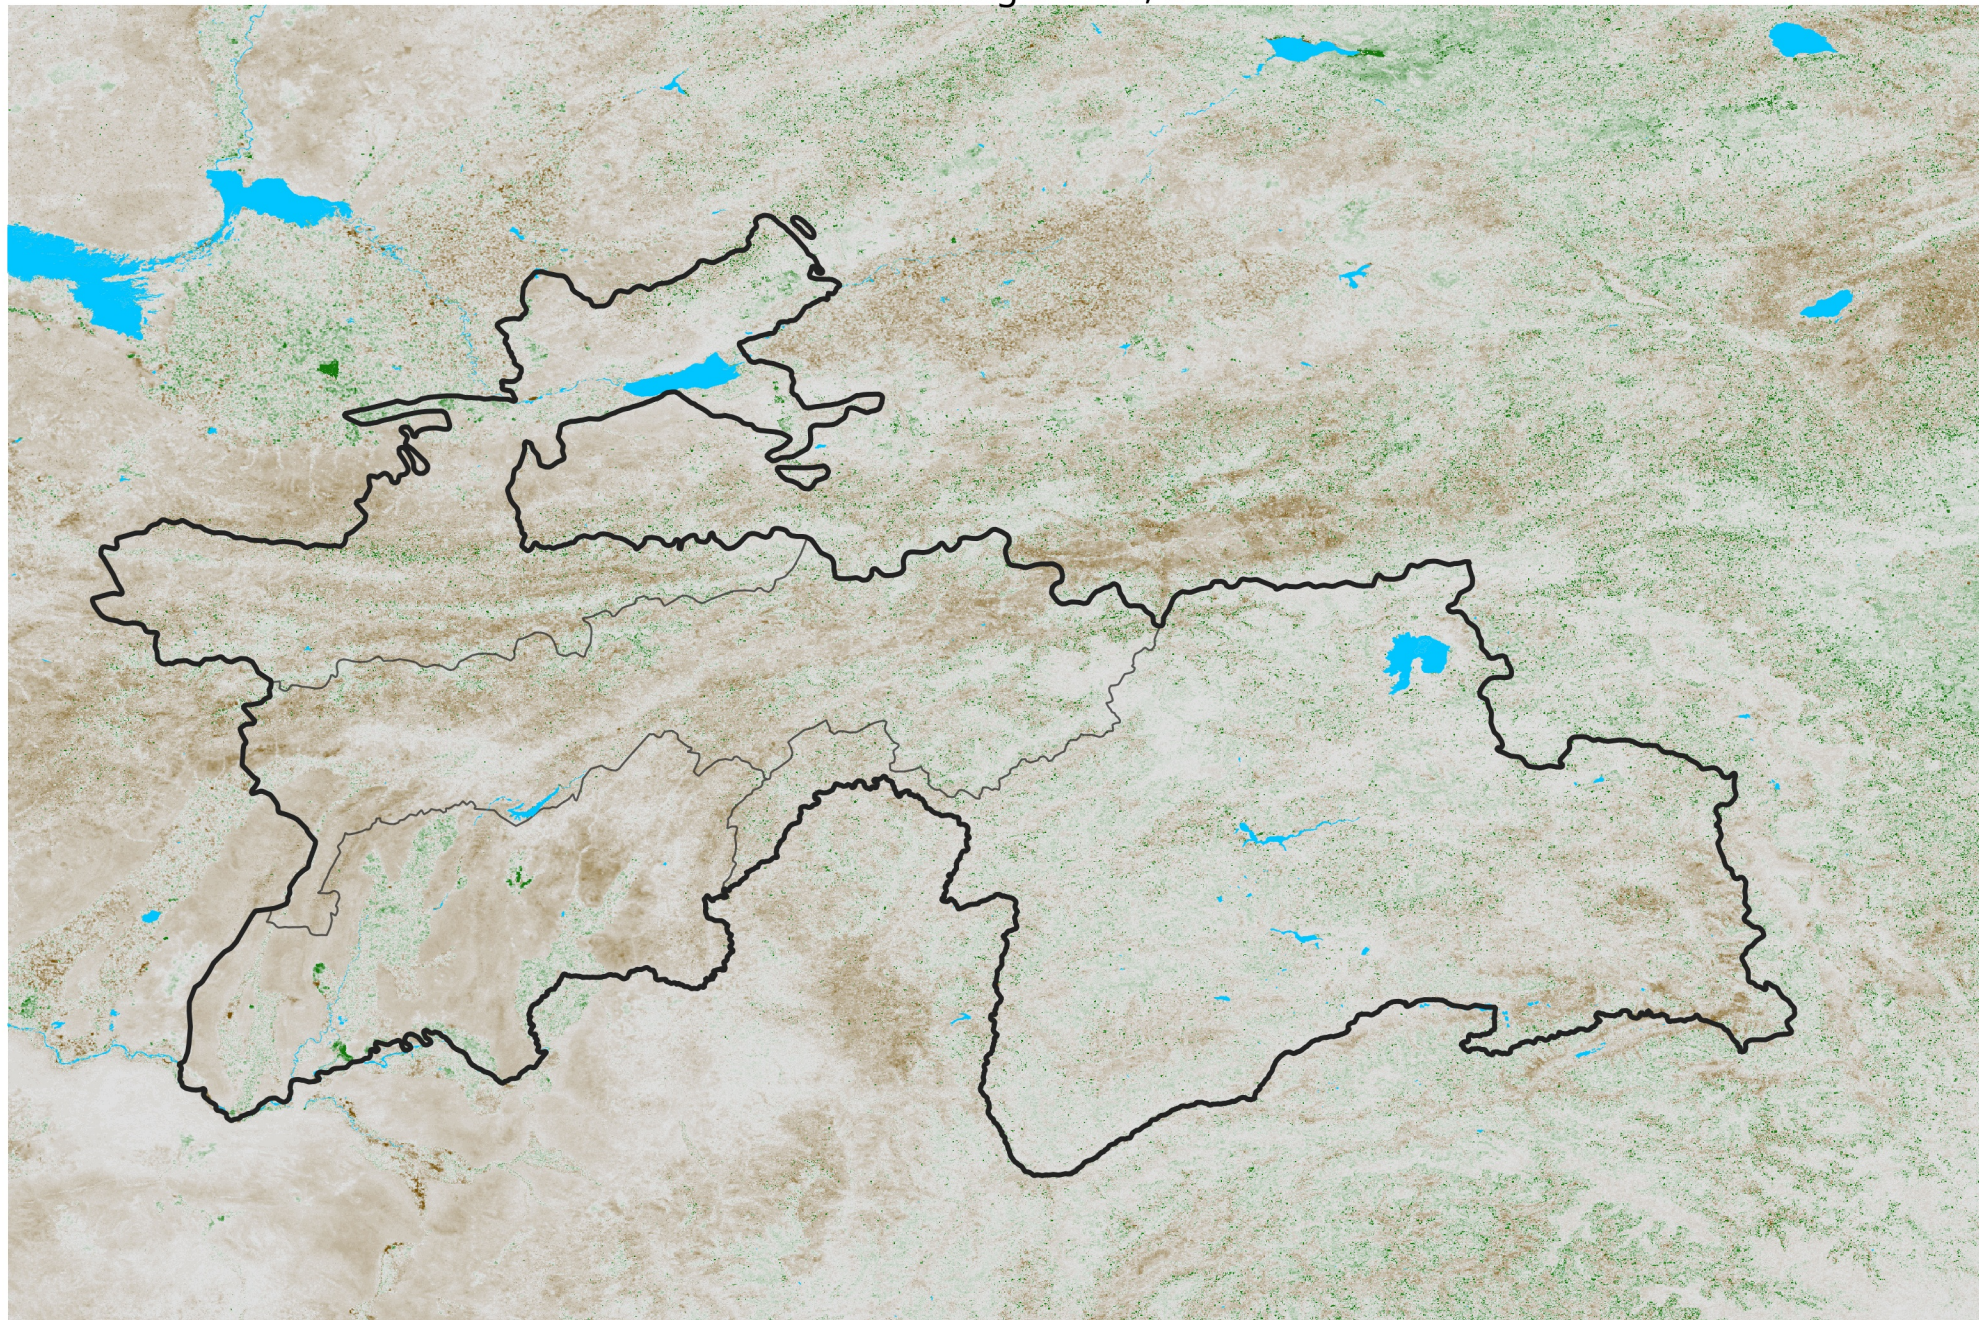

# Tajikistan NDVI Anomaly

2018 minus Mean (2012 - 2021)

Period 44 / Aug 01 - 10, 2018

## NDVI Anomaly

< -0.3   -0.2   -0.1   -0.05   0.05   0.1   0.2   > 0.3

Negative

No Difference

Positive