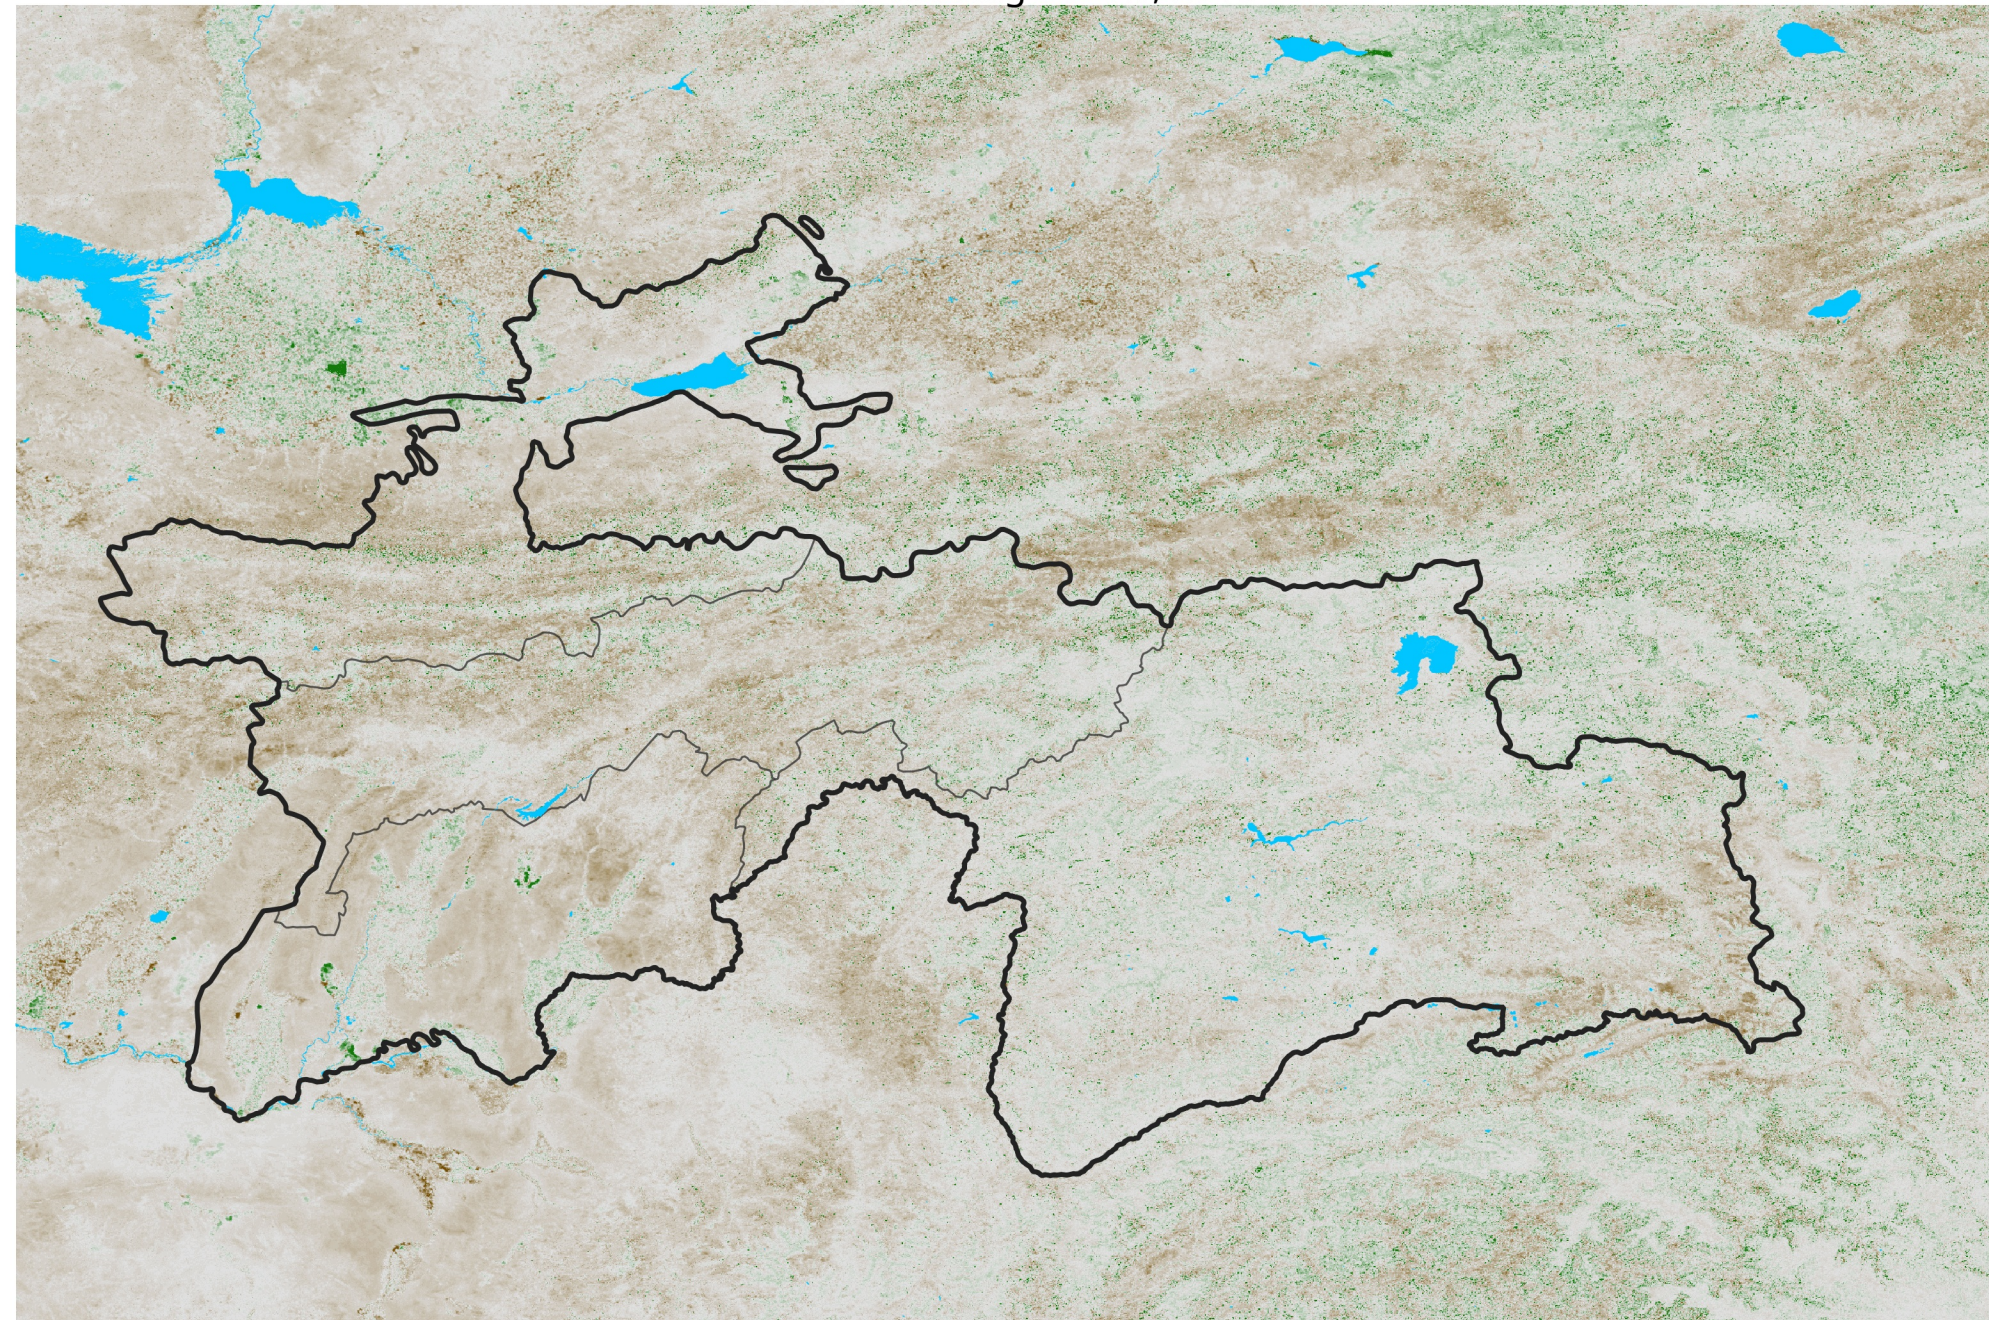

Tajikistan NDVI Anomaly

2018 minus Mean (2012 - 2021)

Period 46 / Aug 11 - 20, 2018

NDVI Anomaly

< -0.3 -0.2 -0.1 -0.05 0.05 0.1 0.2 > 0.3

Negative

No Difference

Positive