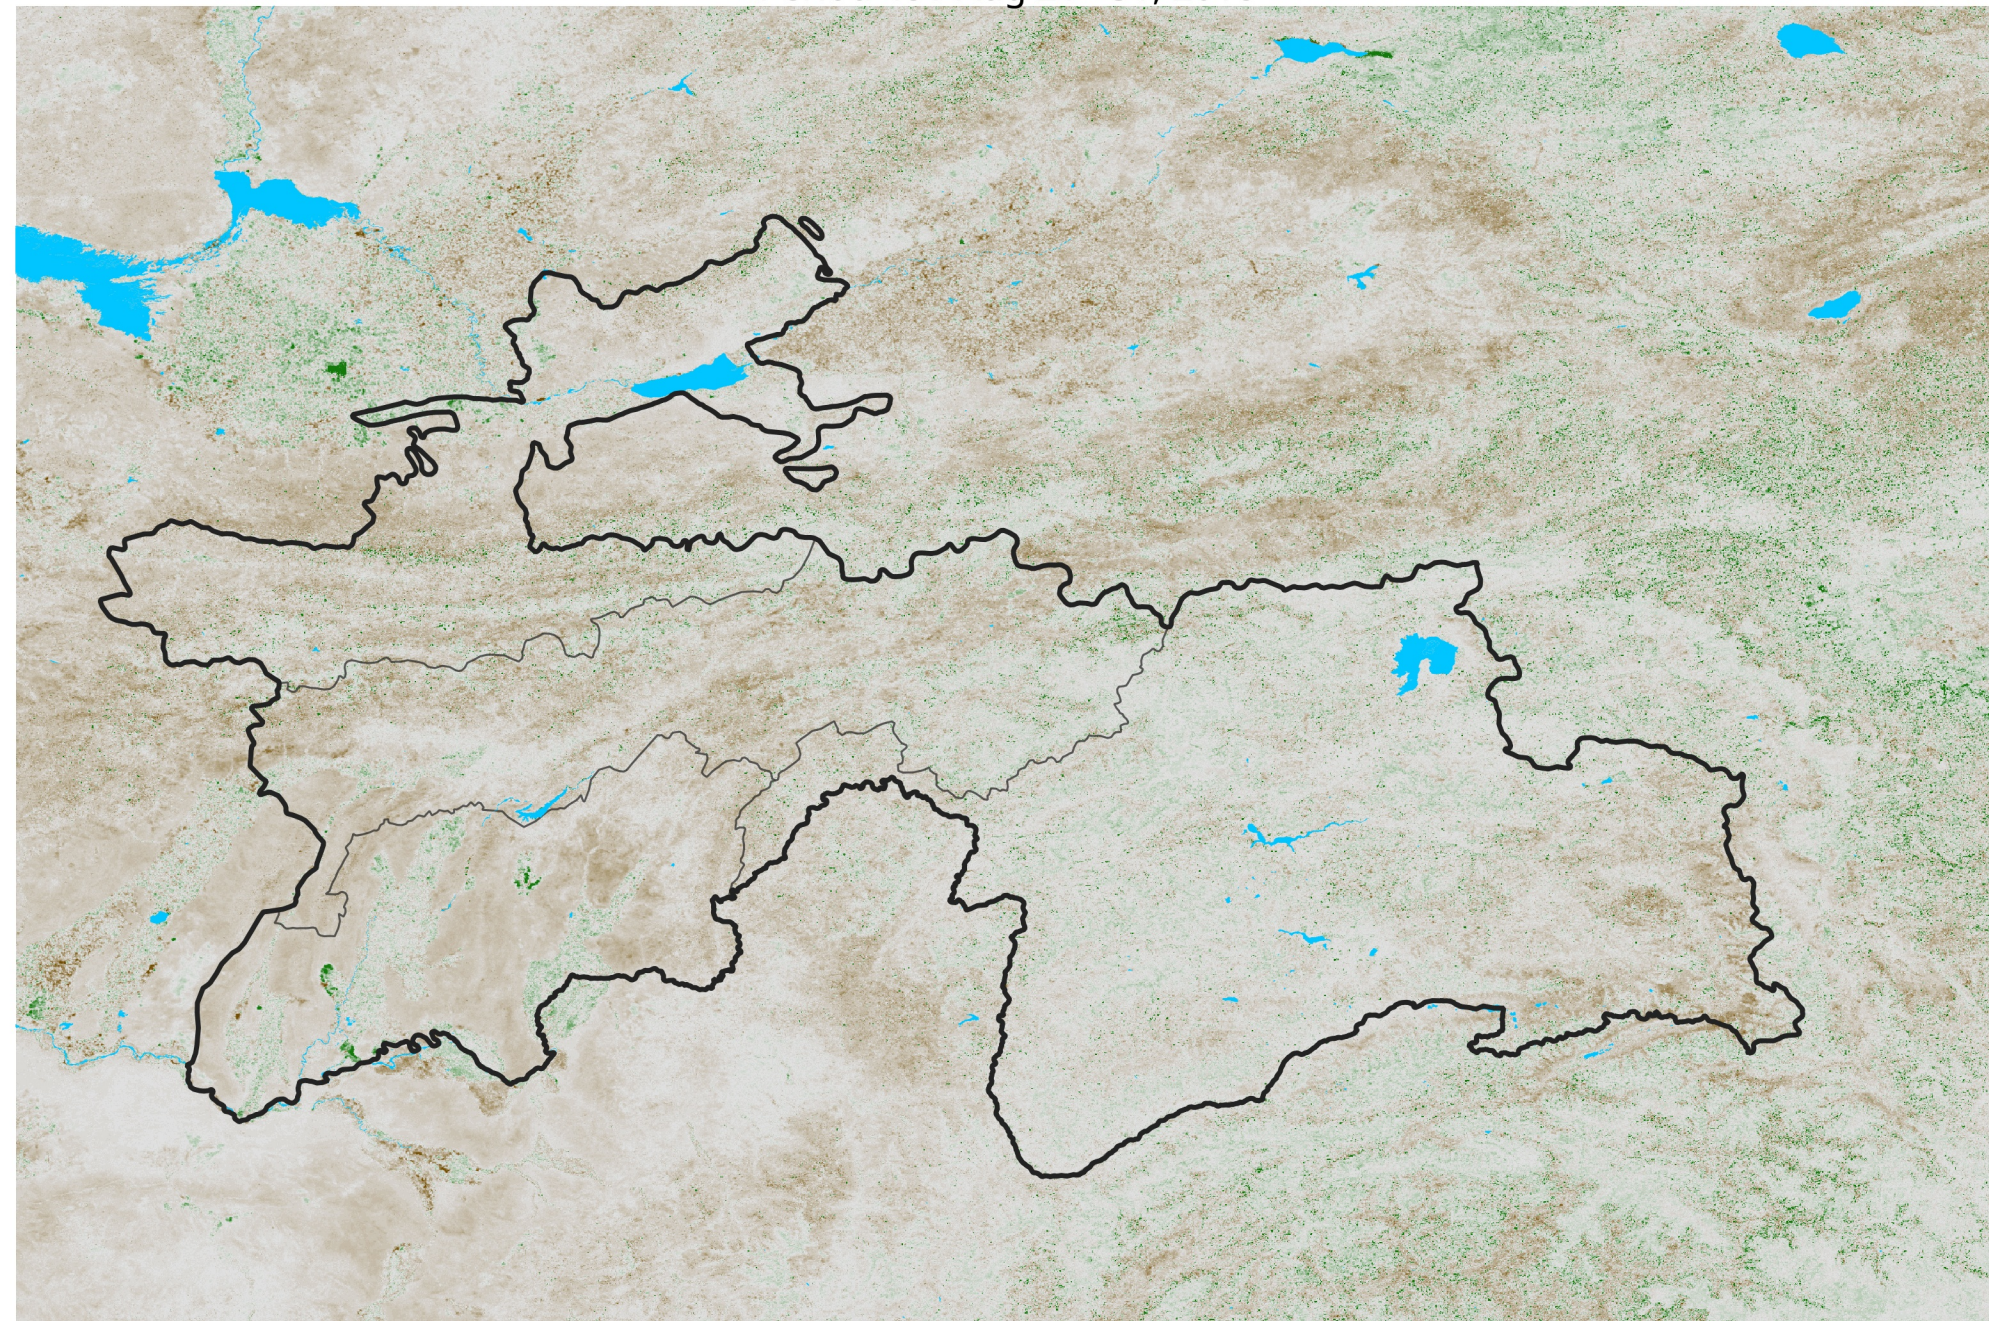

# Tajikistan NDVI Anomaly

2018 minus Mean (2012 - 2021)

Period 48 / Aug 21 - 31, 2018

## NDVI Anomaly

< -0.3   -0.2   -0.1   -0.05   0.05   0.1   0.2   > 0.3

Negative

No Difference

Positive