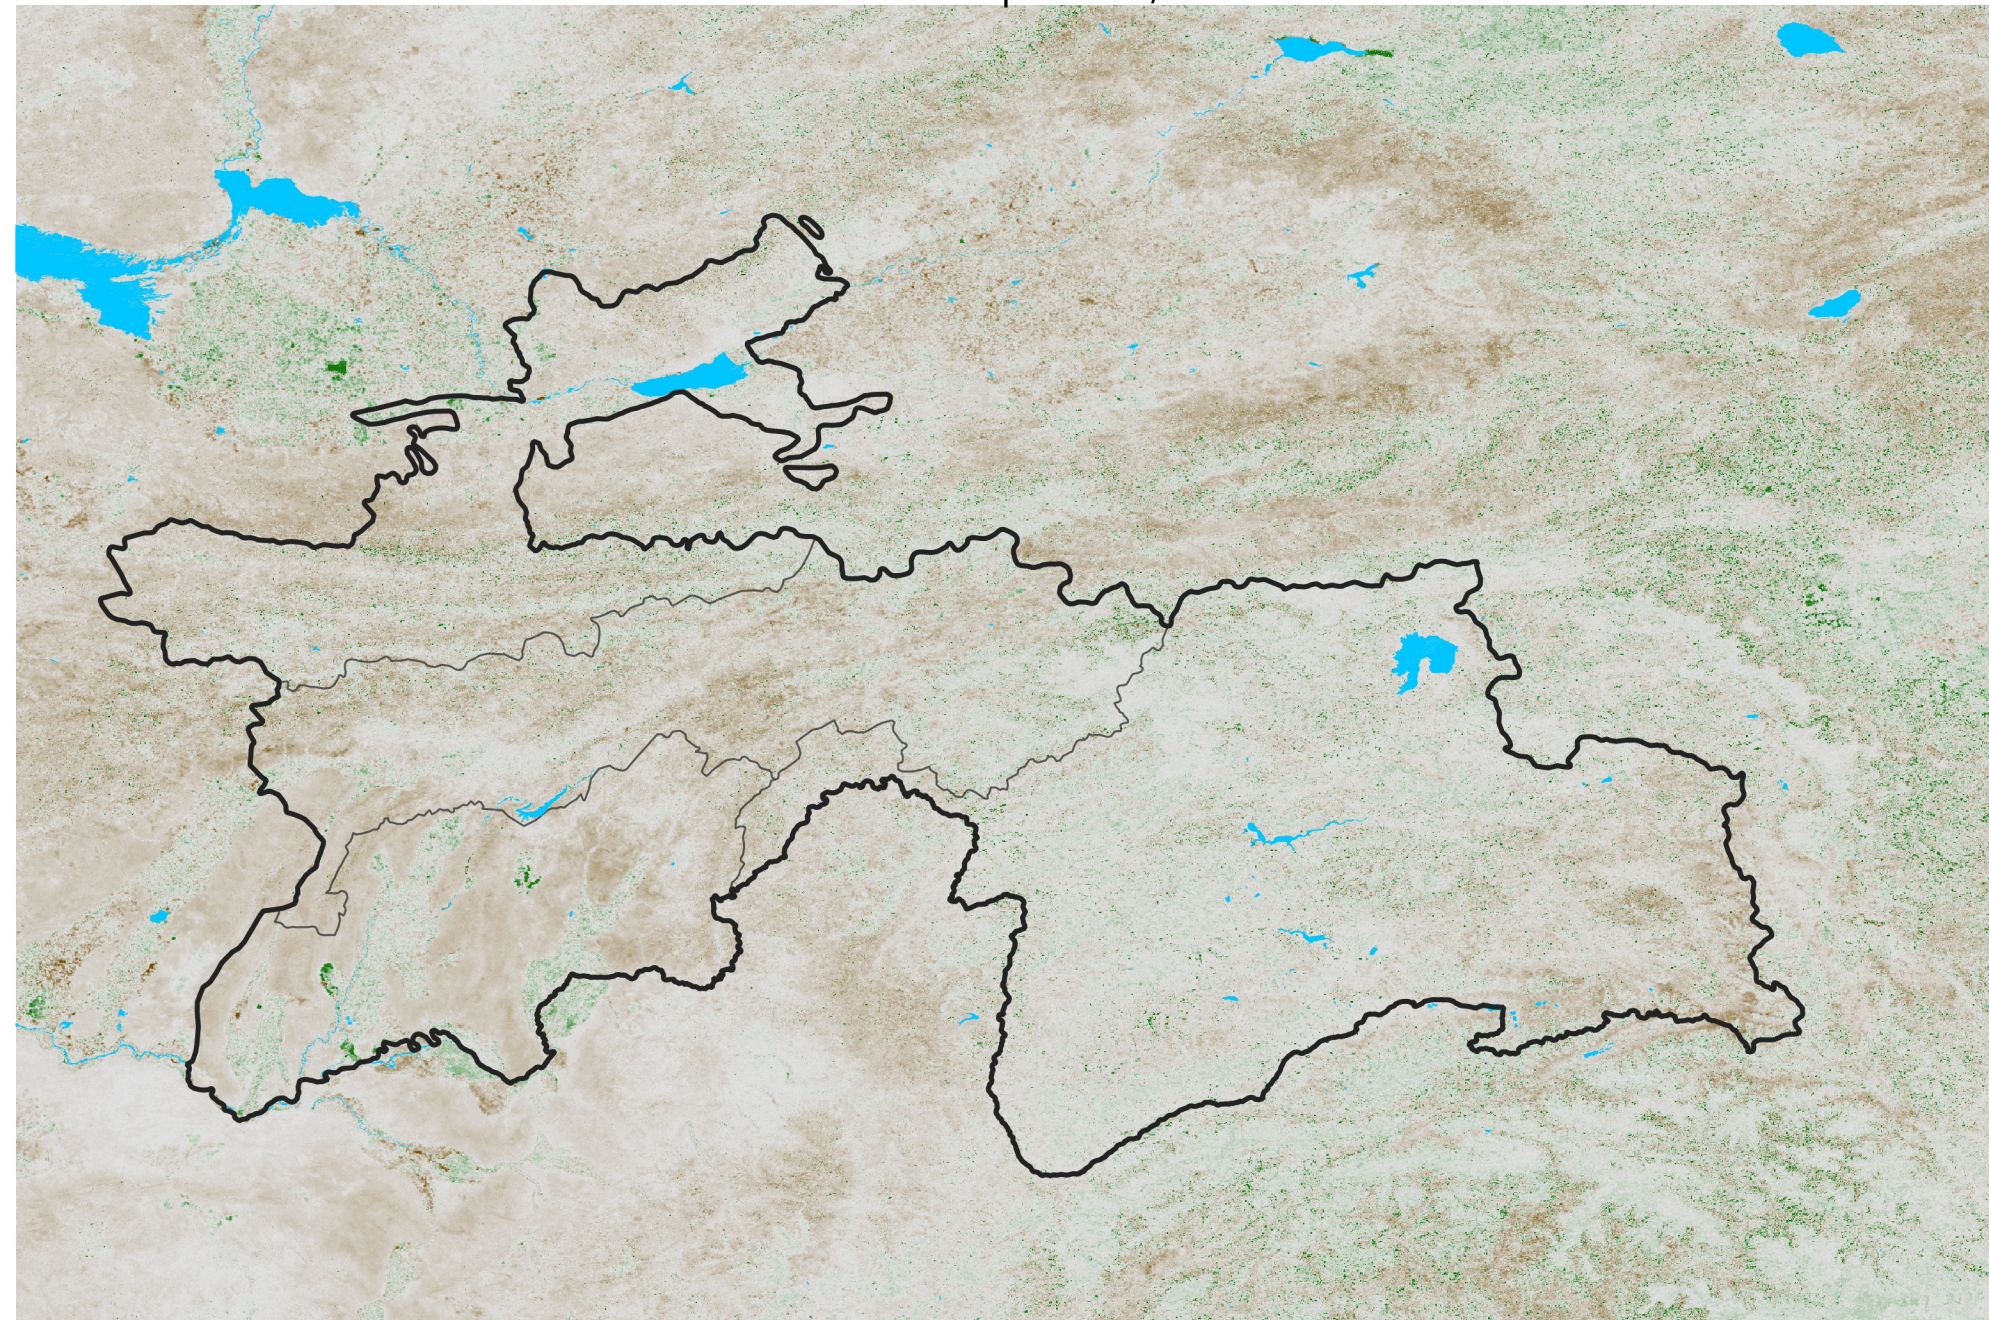

Tajikistan NDVI Anomaly

2018 minus Mean (2012 - 2021)

Period 50 / Sep 01 - 10, 2018

NDVI Anomaly

< -0.3 -0.2 -0.1 -0.05 0.05 0.1 0.2 > 0.3

Negative

No Difference

Positive