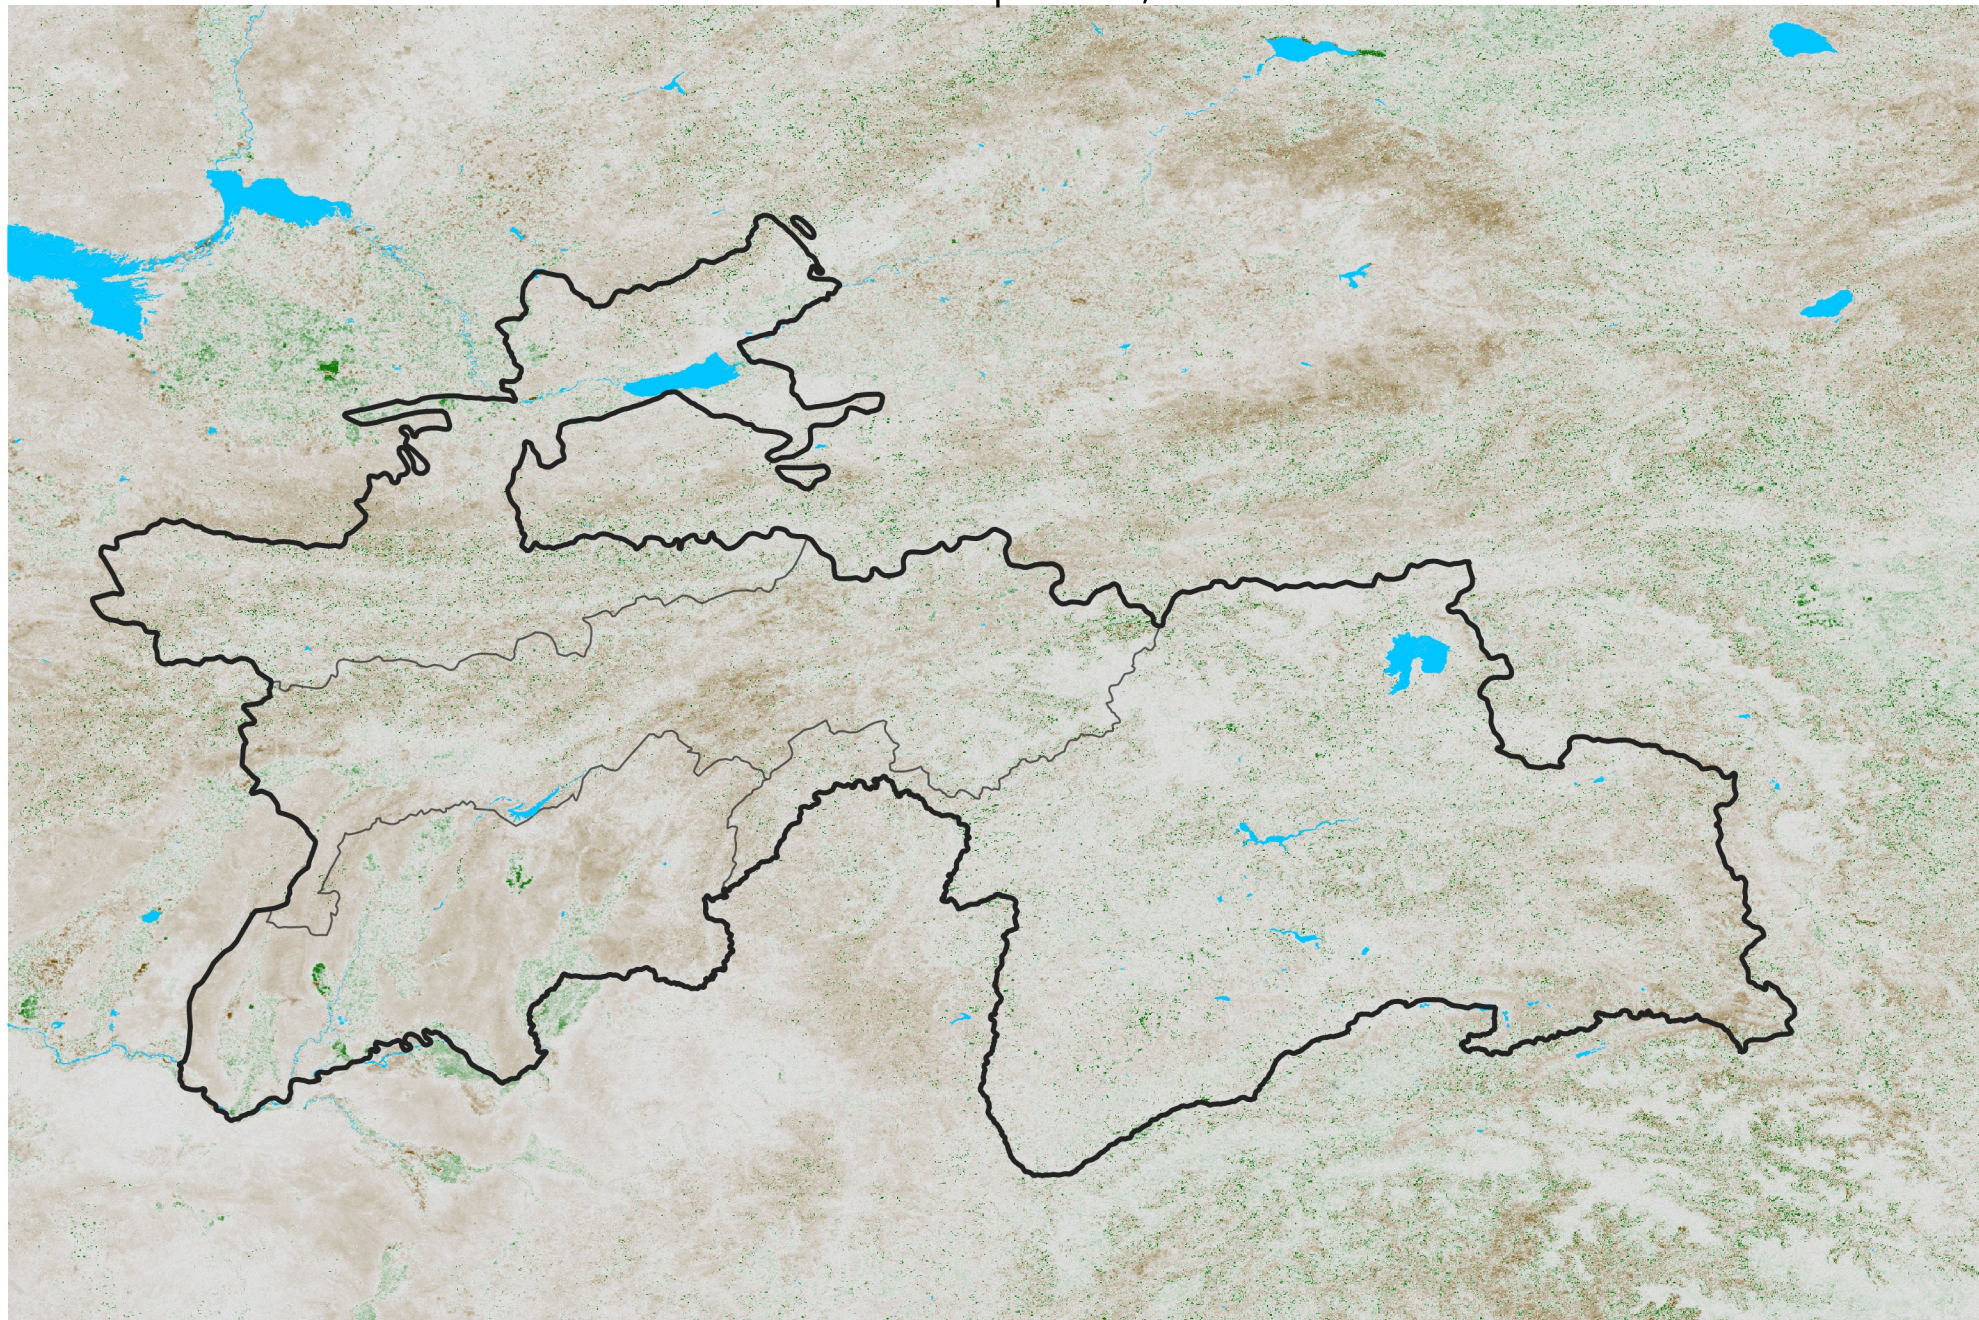

Tajikistan NDVI Anomaly

2018 minus Mean (2012 - 2021)

Period 52 / Sep 11 - 20, 2018

NDVI Anomaly

< -0.3 -0.2 -0.1 -0.05 0.05 0.1 0.2 > 0.3

Negative

No Difference

Positive