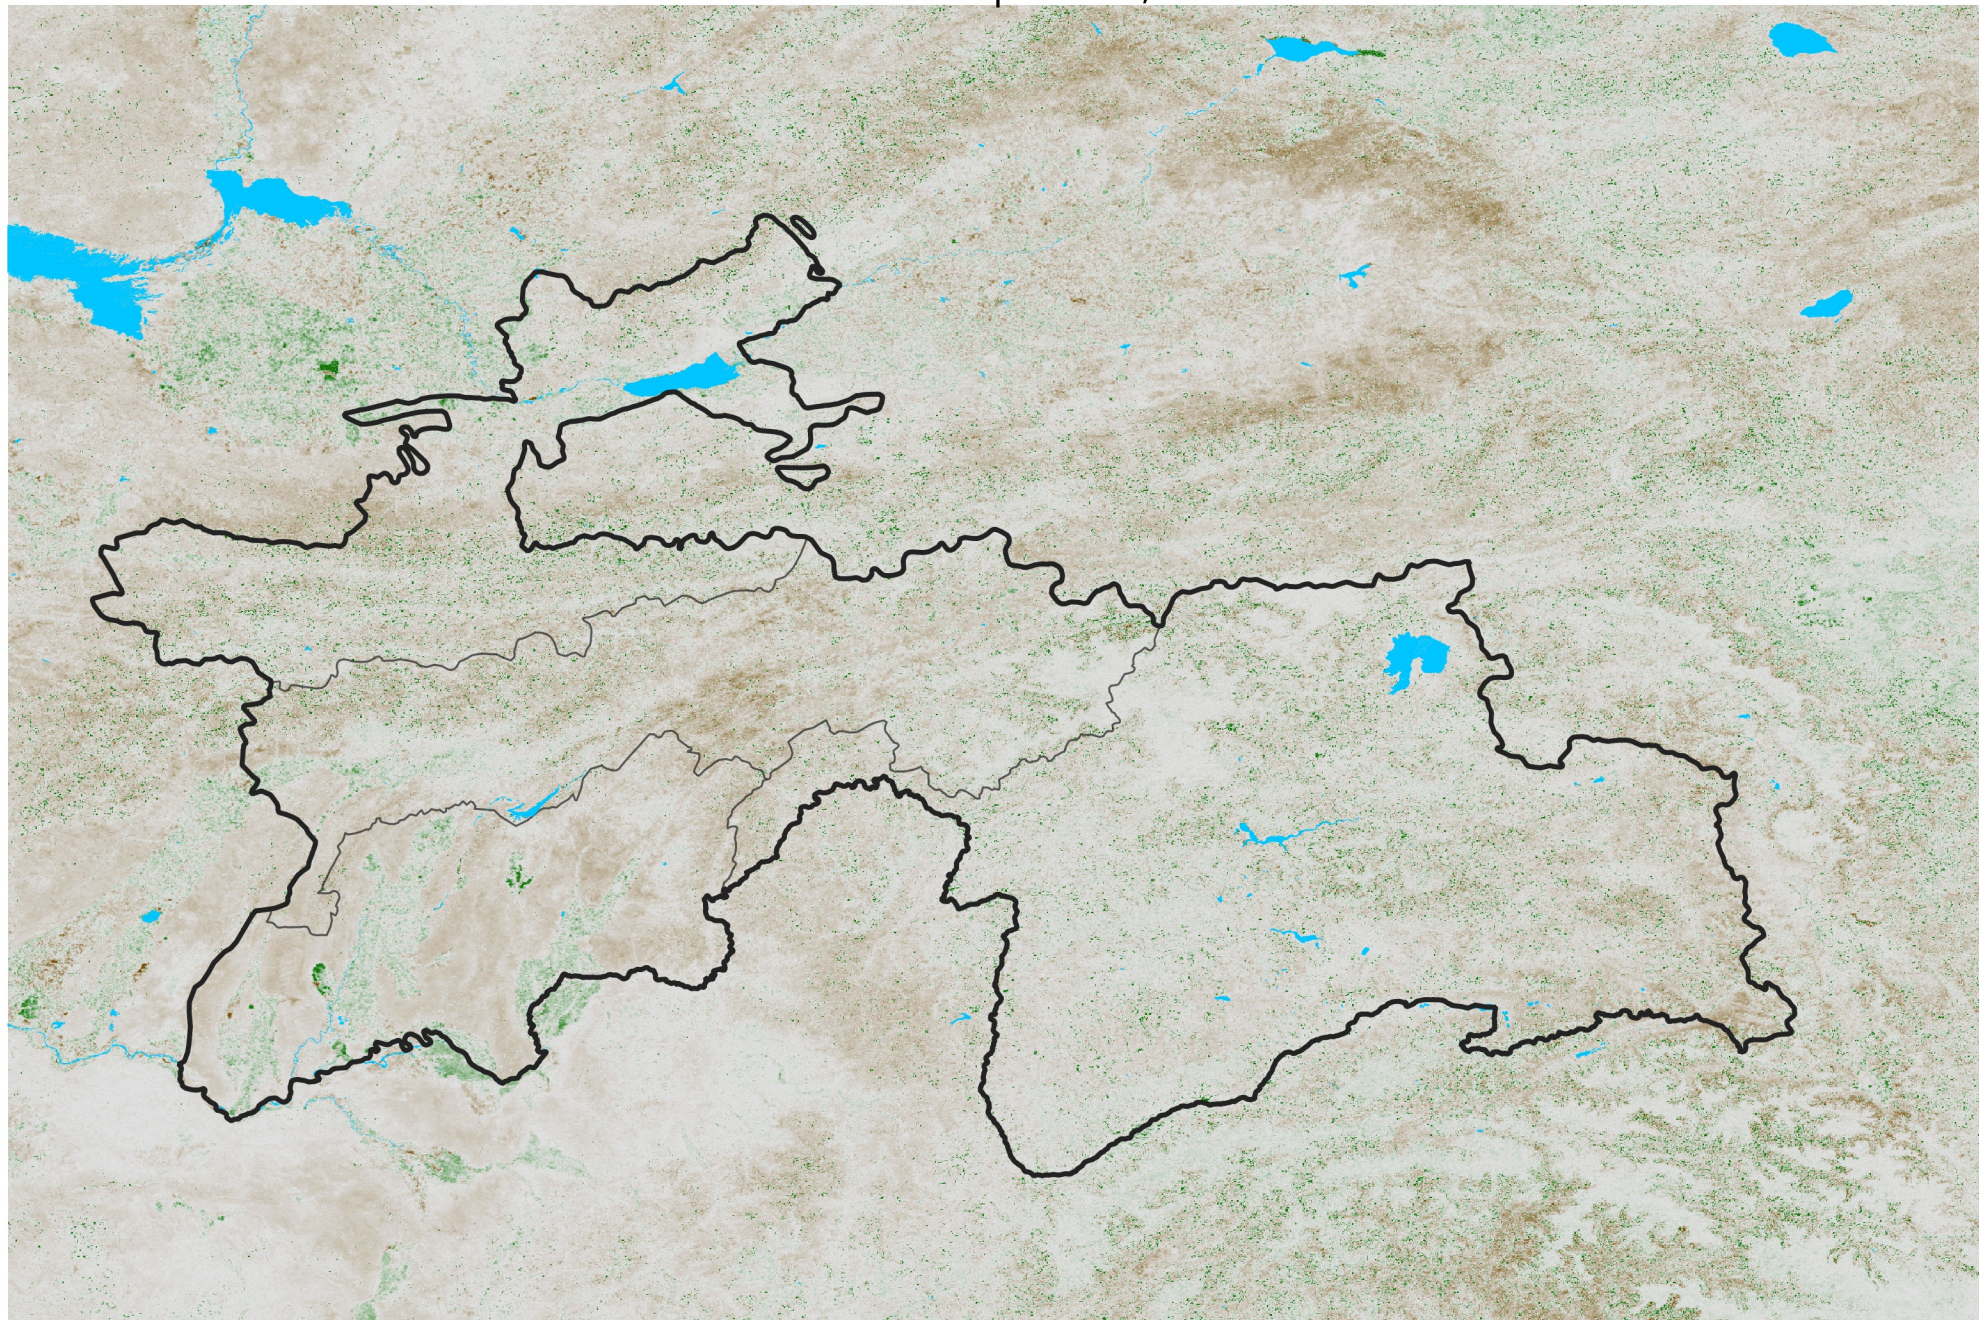

# Tajikistan NDVI Anomaly

2018 minus Mean (2012 - 2021)

Period 53 / Sep 16 - 25, 2018

## NDVI Anomaly

< -0.3   -0.2   -0.1   -0.05   0.05   0.1   0.2   > 0.3

Negative

No Difference

Positive