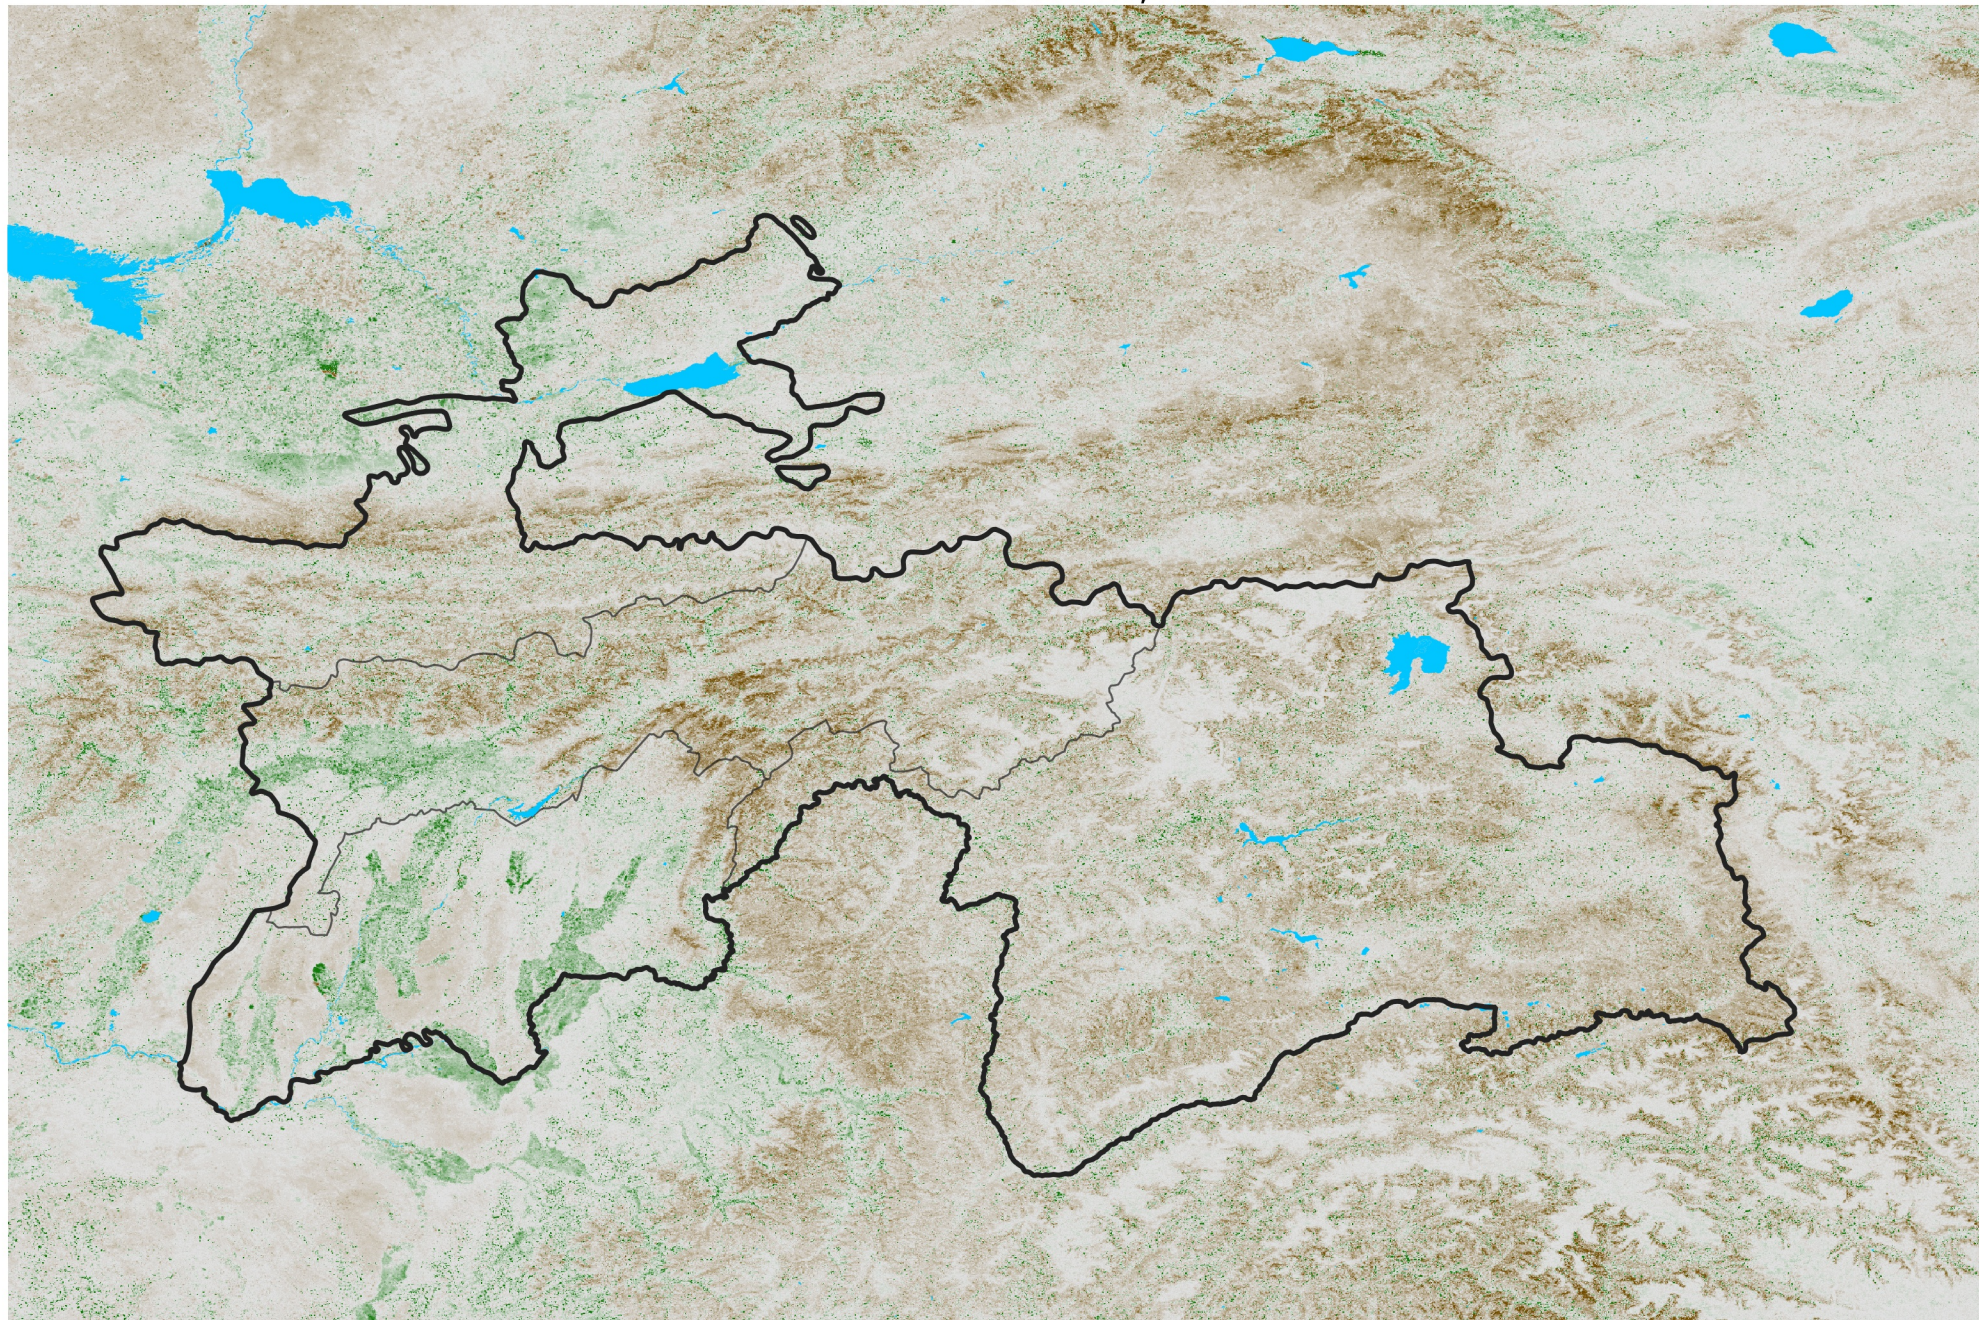

Tajikistan NDVI Anomaly

2018 minus Mean (2012 - 2021)

Period 58 / Oct 11 - 20, 2018

NDVI Anomaly

< -0.3 -0.2 -0.1 -0.05 0.05 0.1 0.2 > 0.3

Negative

No Difference

Positive