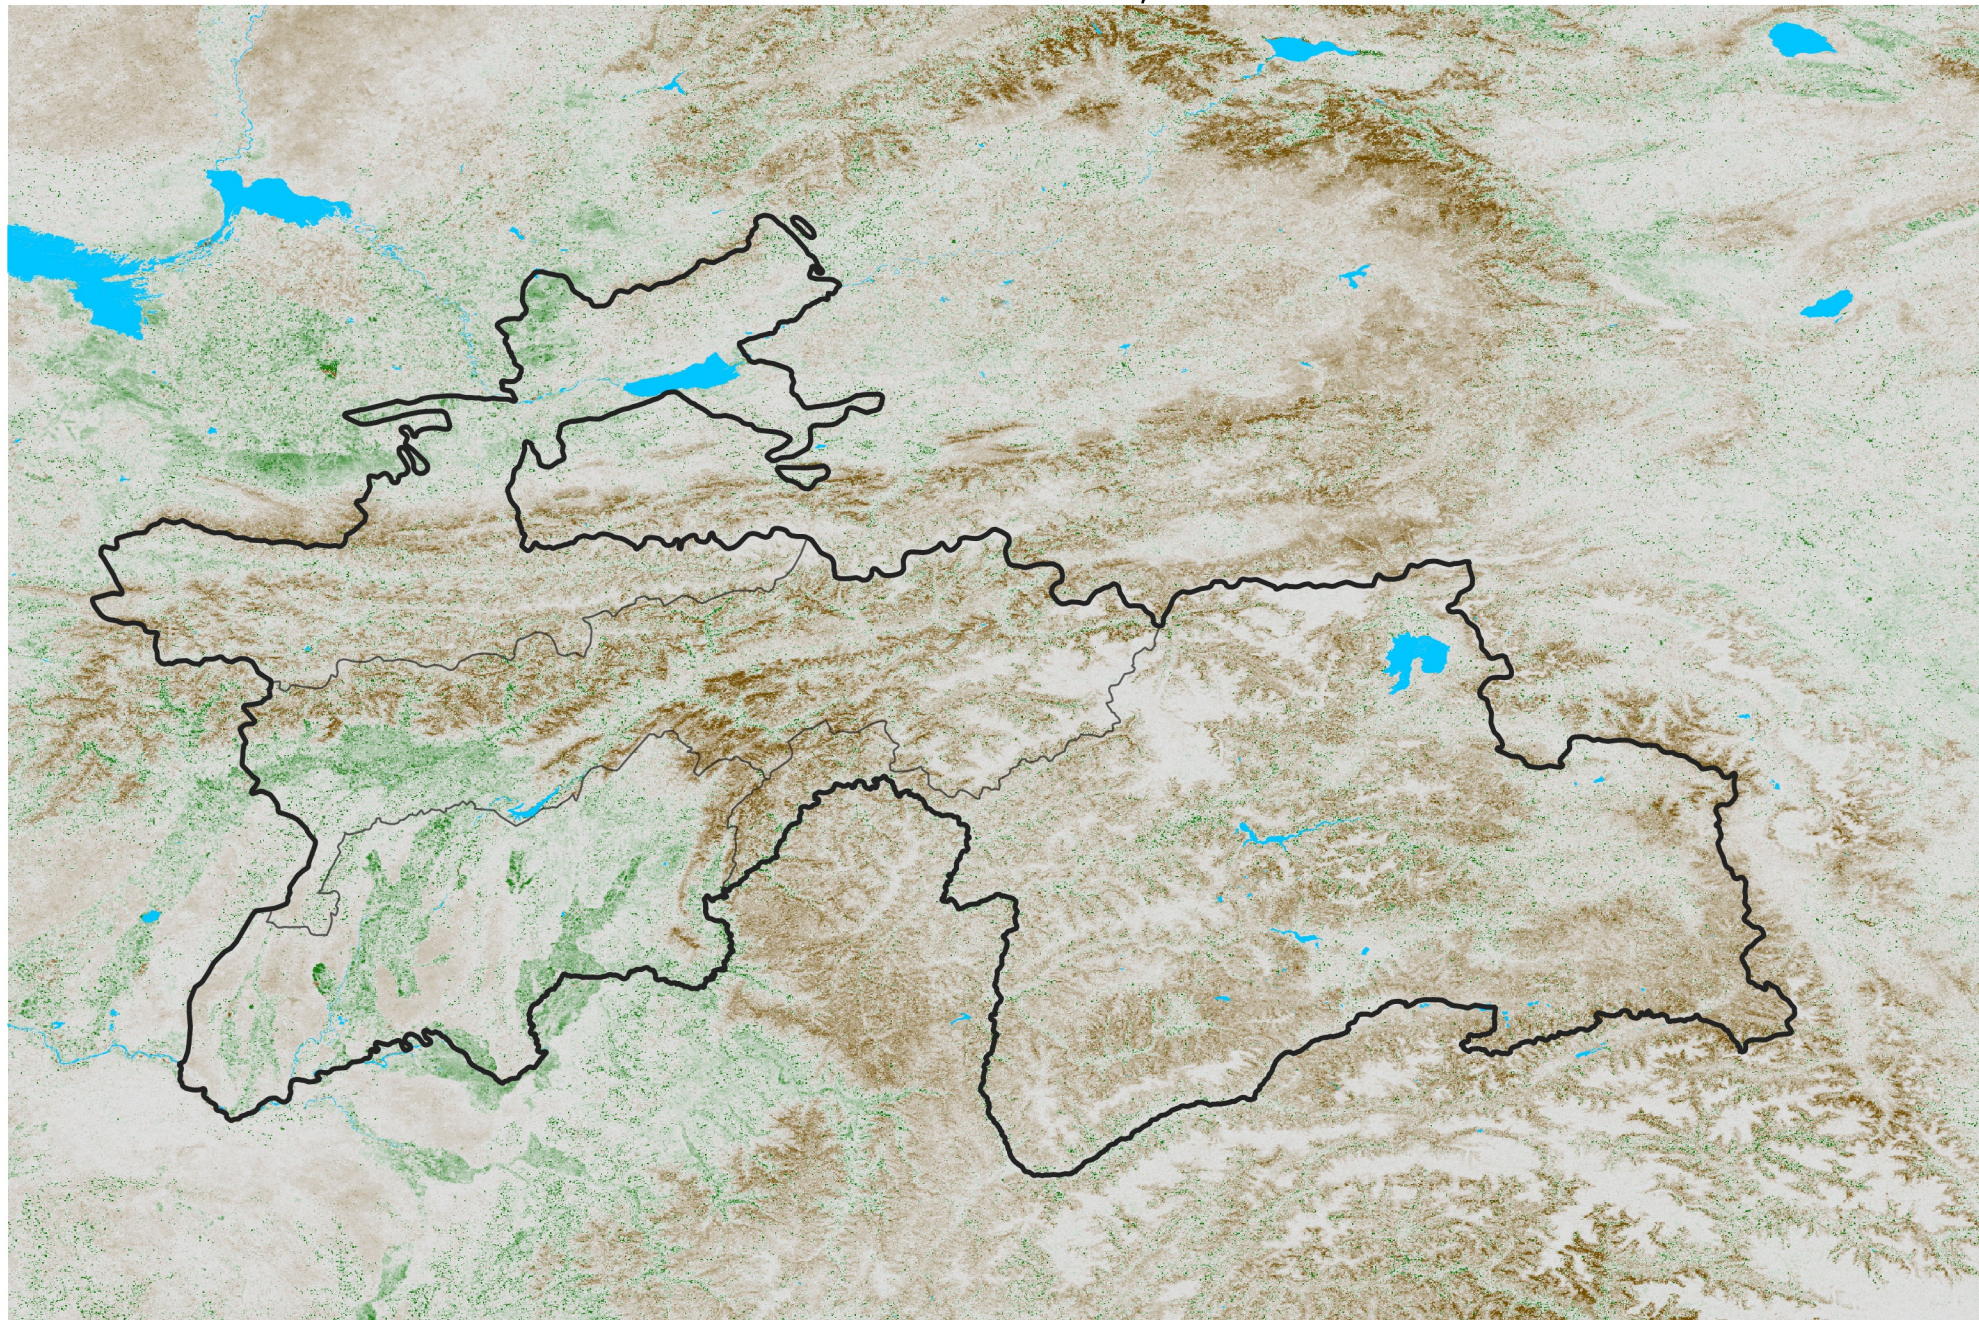

Tajikistan NDVI Anomaly

2018 minus Mean (2012 - 2021)

Period 59 / Oct 16 - 25, 2018

NDVI Anomaly

< -0.3 -0.2 -0.1 -0.05 0.05 0.1 0.2 > 0.3

Negative

No Difference

Positive