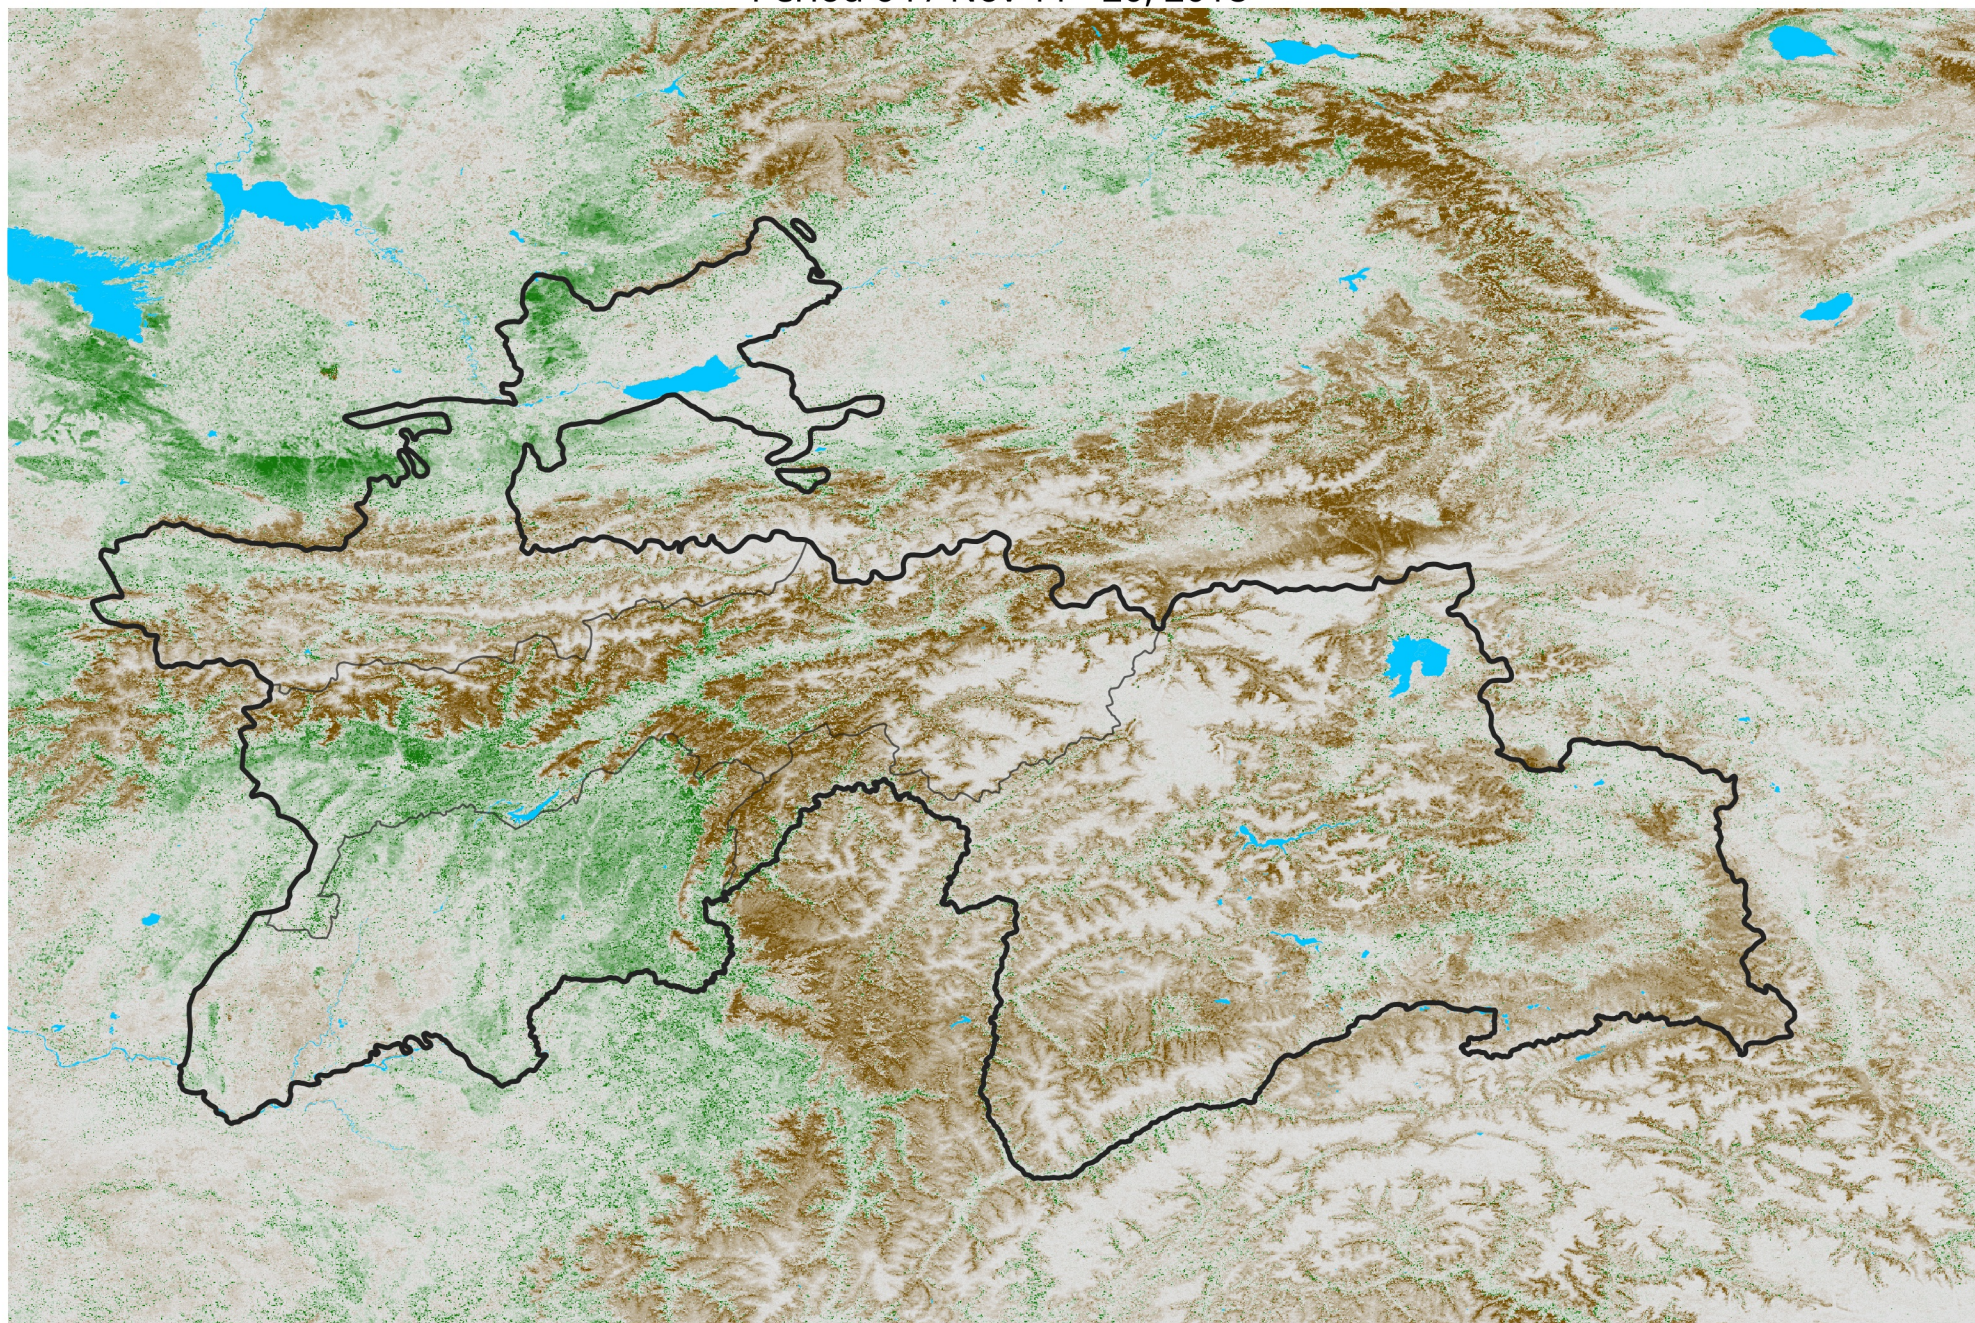

Tajikistan NDVI Anomaly

2018 minus Mean (2012 - 2021)

Period 64 / Nov 11 - 20, 2018

NDVI Anomaly

< -0.3 -0.2 -0.1 -0.05 0.05 0.1 0.2 > 0.3

Negative

No Difference

Positive