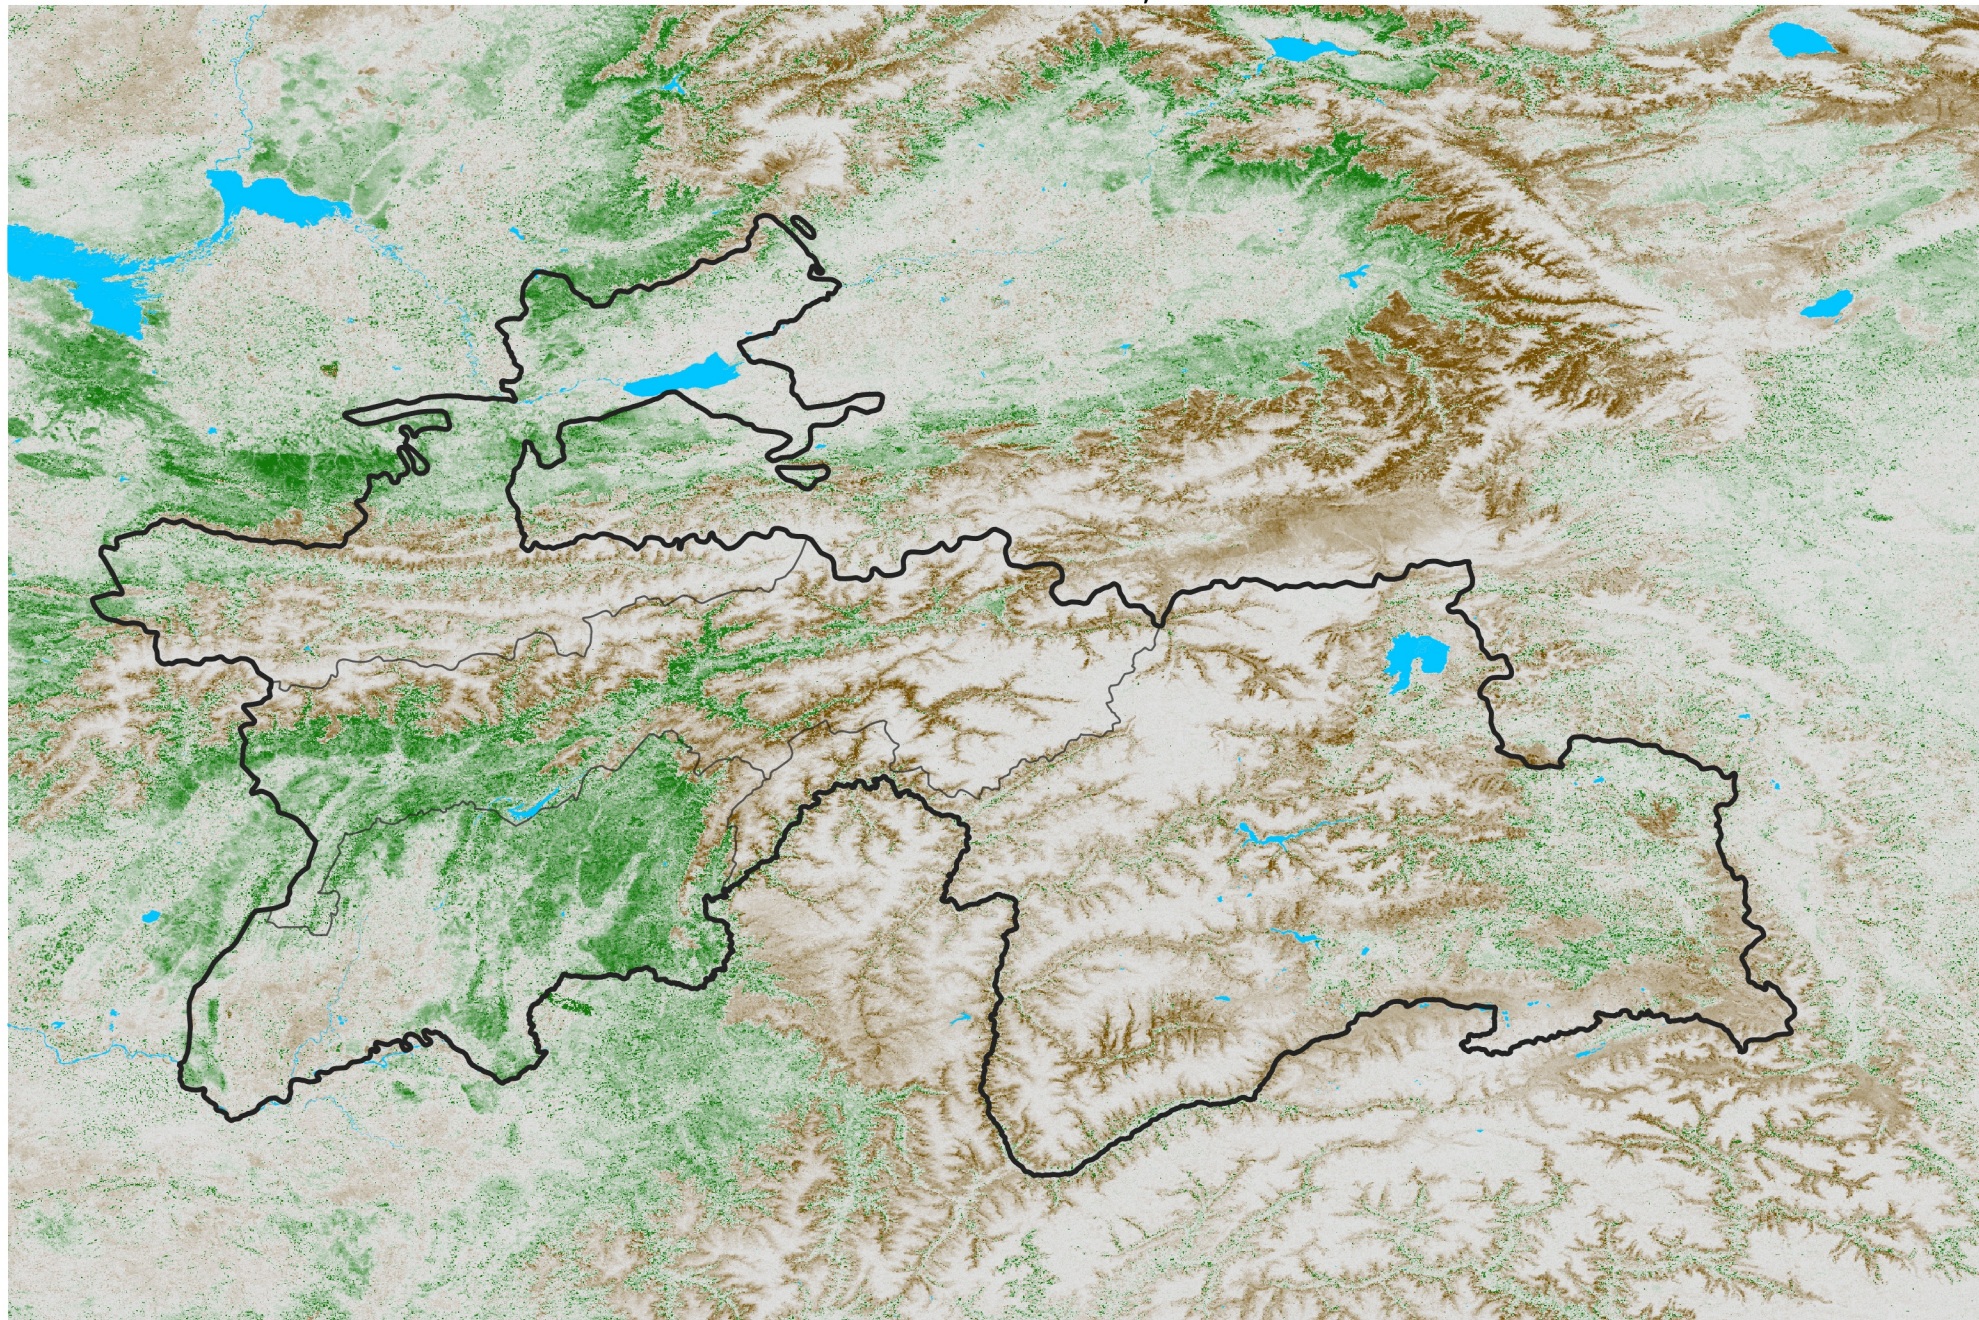

Tajikistan NDVI Anomaly

2018 minus Mean (2012 - 2021)

Period 68 / Dec 01 - 10, 2018

NDVI Anomaly

< -0.3 -0.2 -0.1 -0.05 0.05 0.1 0.2 > 0.3

Negative

No Difference

Positive