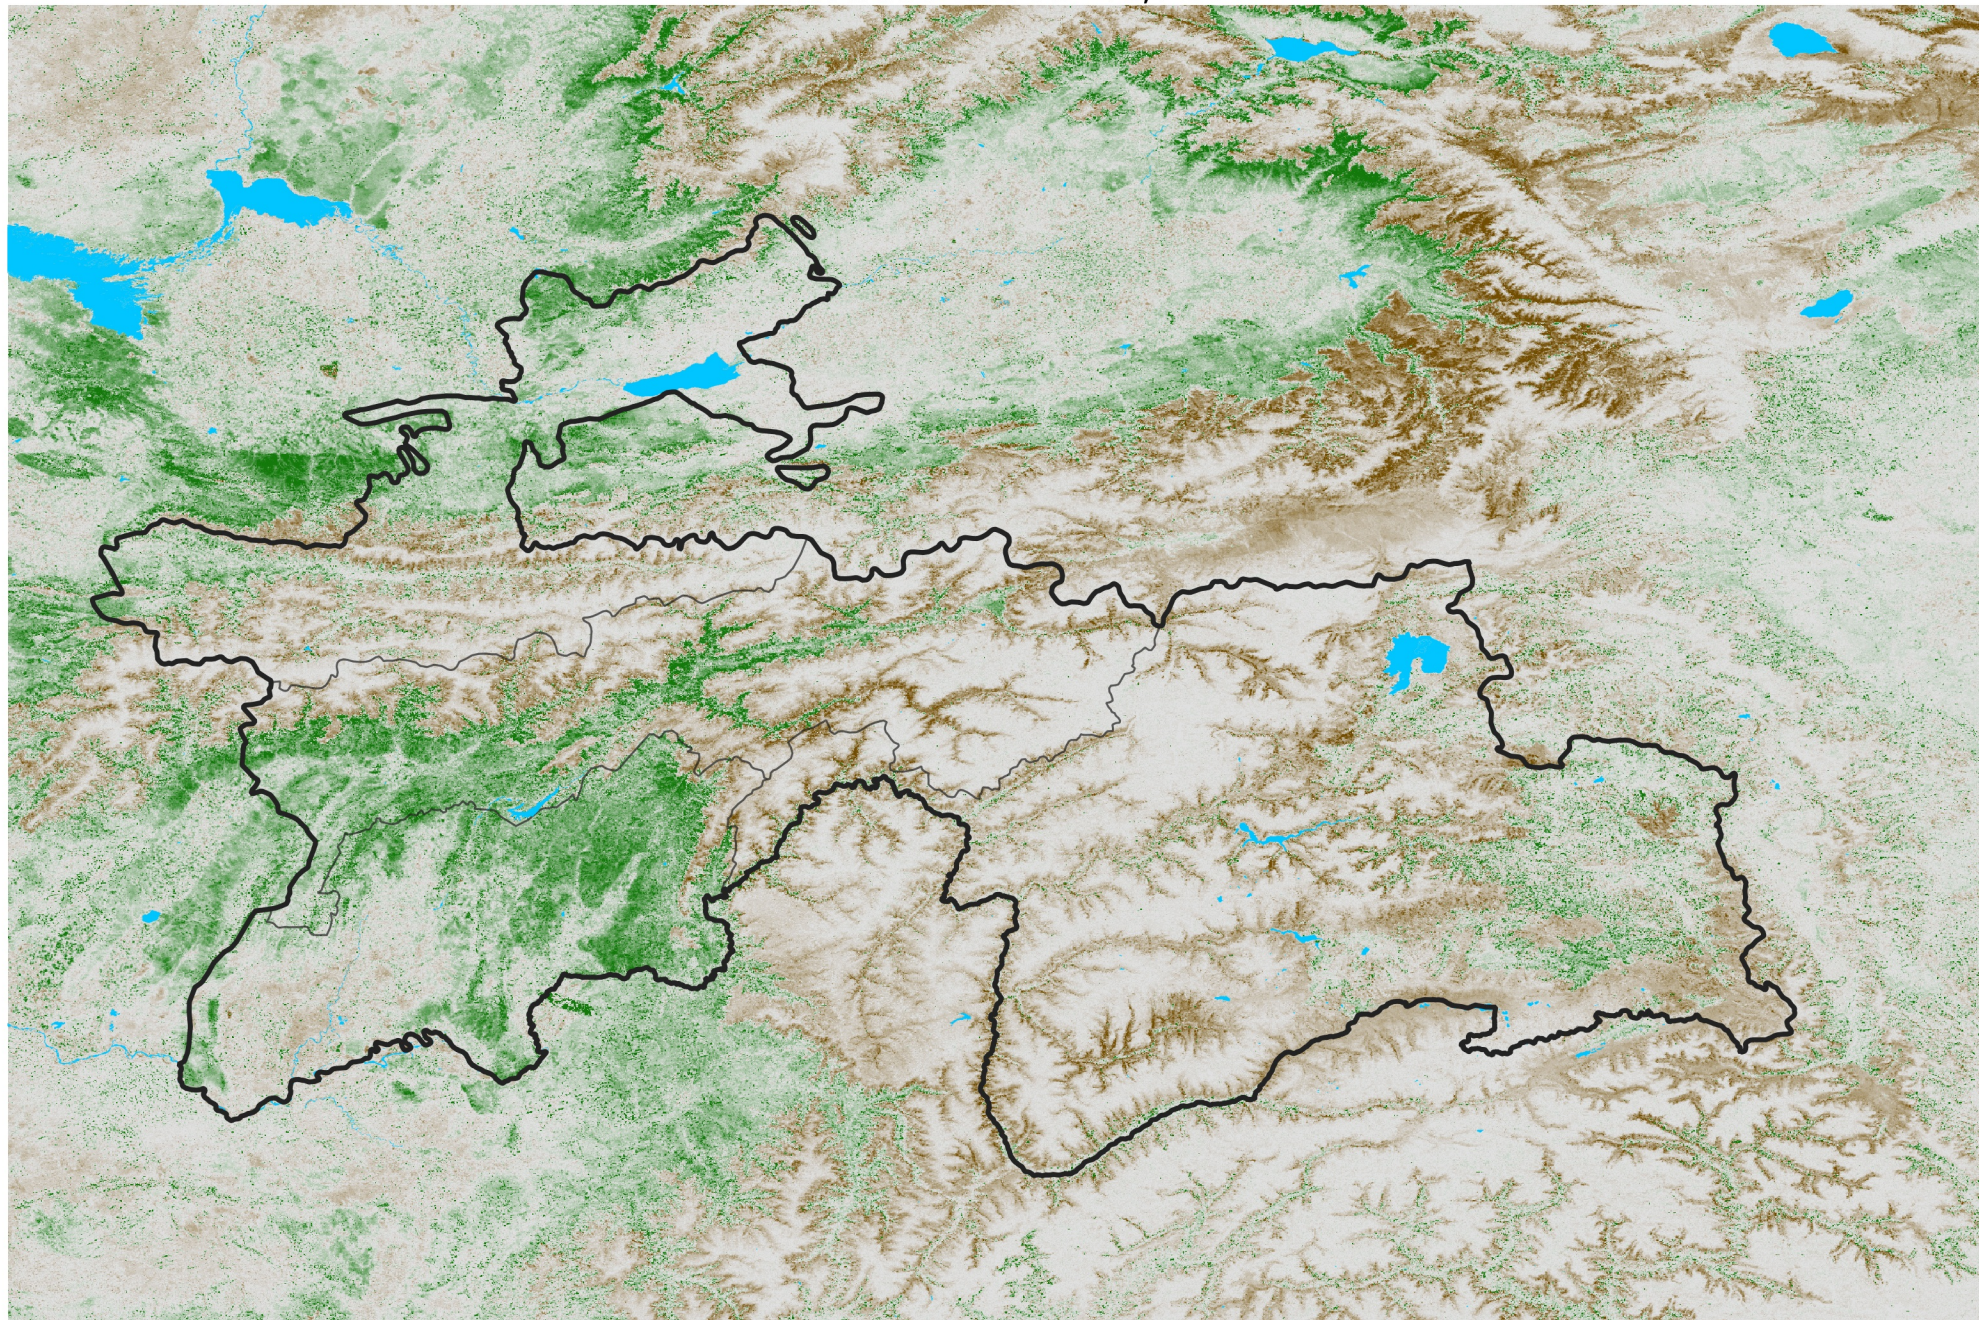

# Tajikistan NDVI Anomaly

2018 minus Mean (2012 - 2021)

Period 69 / Dec 06 - 15, 2018

## NDVI Anomaly

< -0.3   -0.2   -0.1   -0.05   0.05   0.1   0.2   > 0.3

Negative

No Difference

Positive