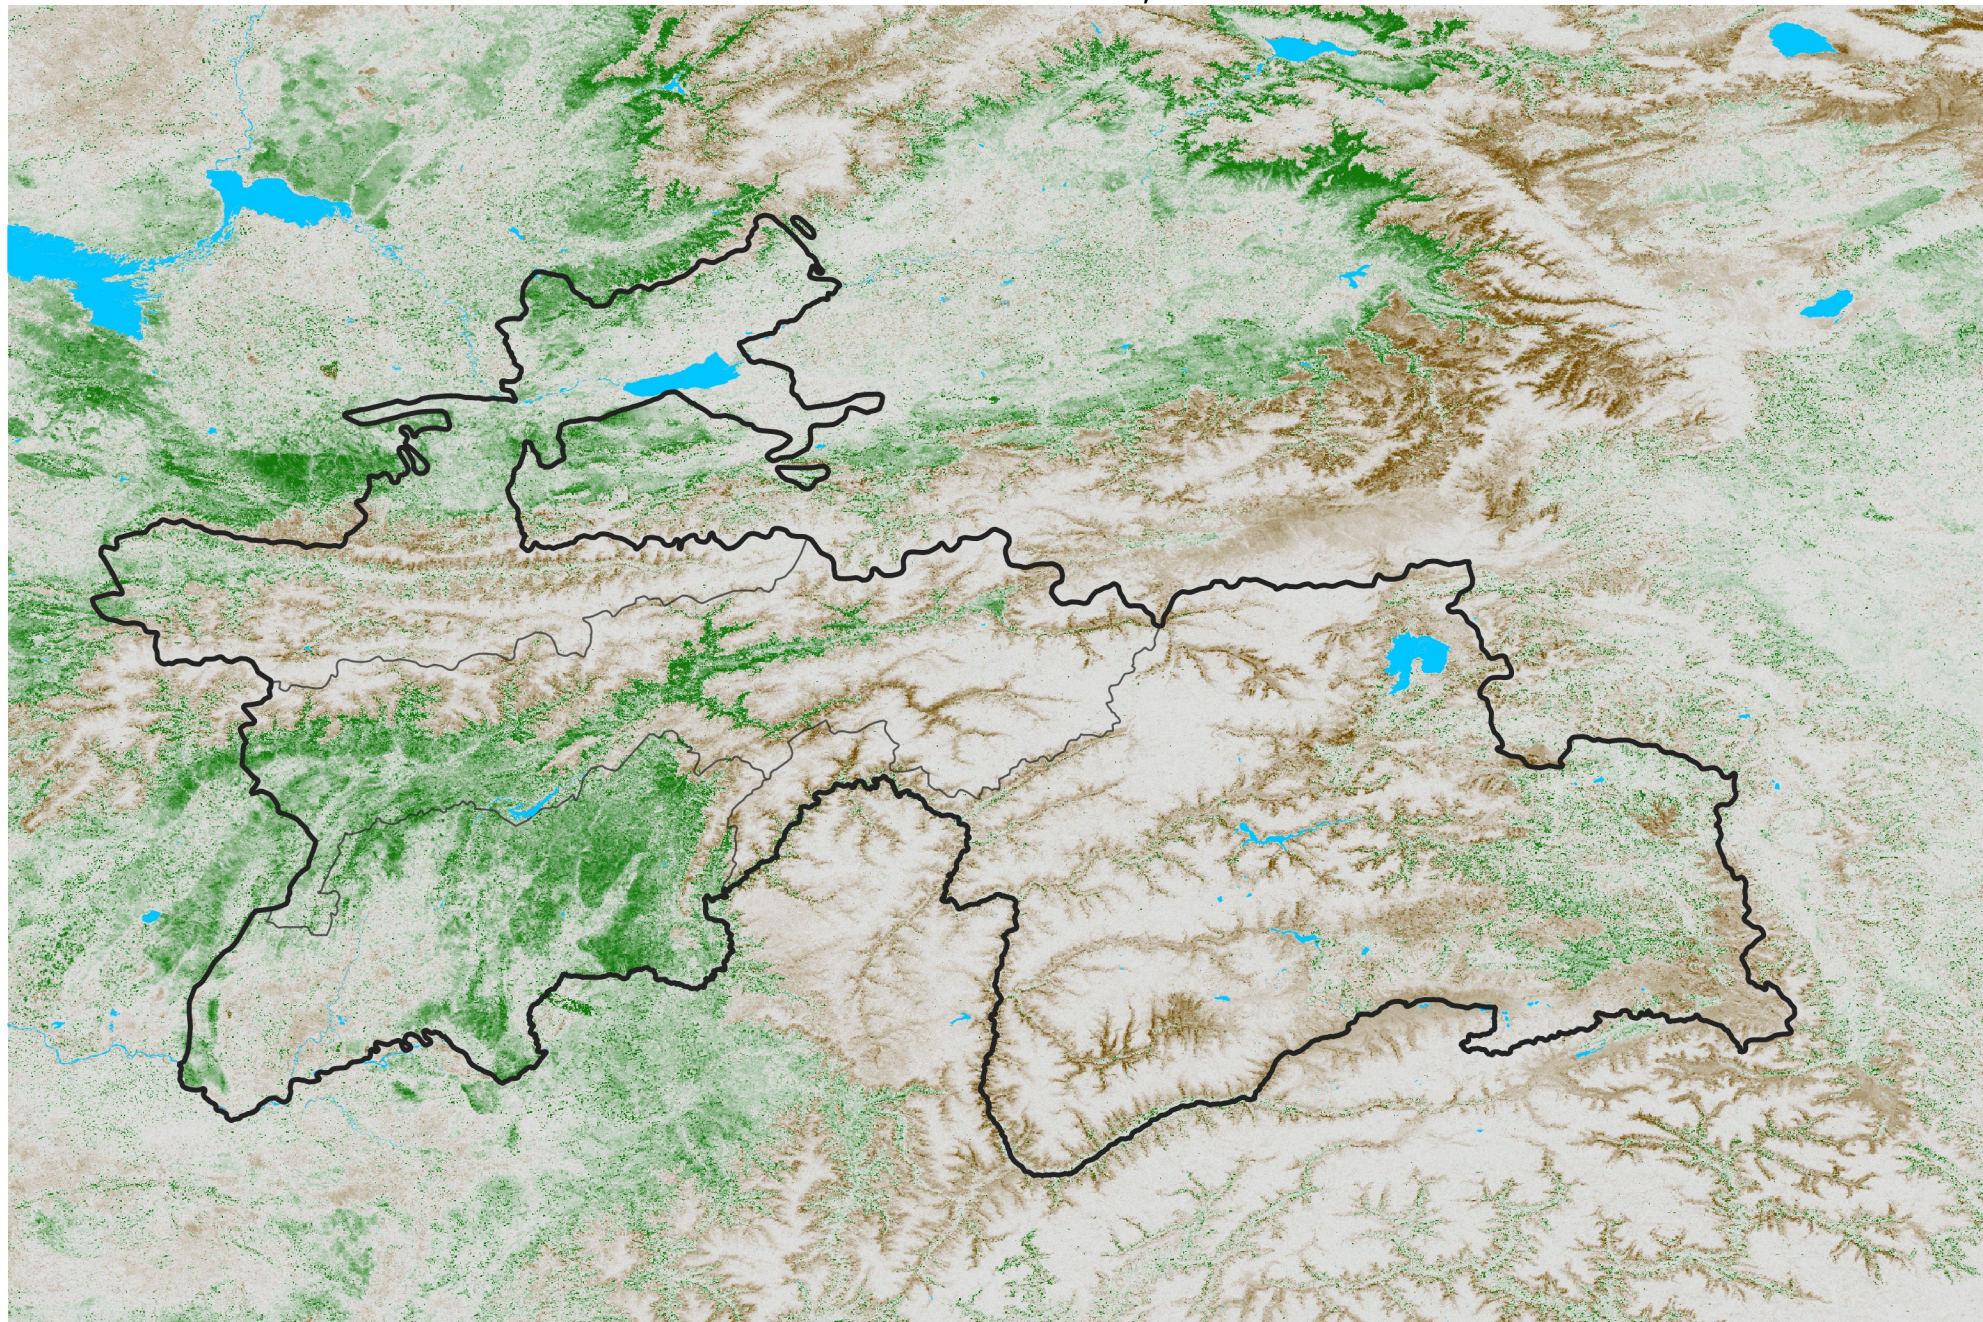

# Tajikistan NDVI Anomaly

2018 minus Mean (2012 - 2021)

Period 70 / Dec 11 - 20, 2018

## NDVI Anomaly

< -0.3   -0.2   -0.1   -0.05   0.05   0.1   0.2   >0.3

Negative

No Difference

Positive