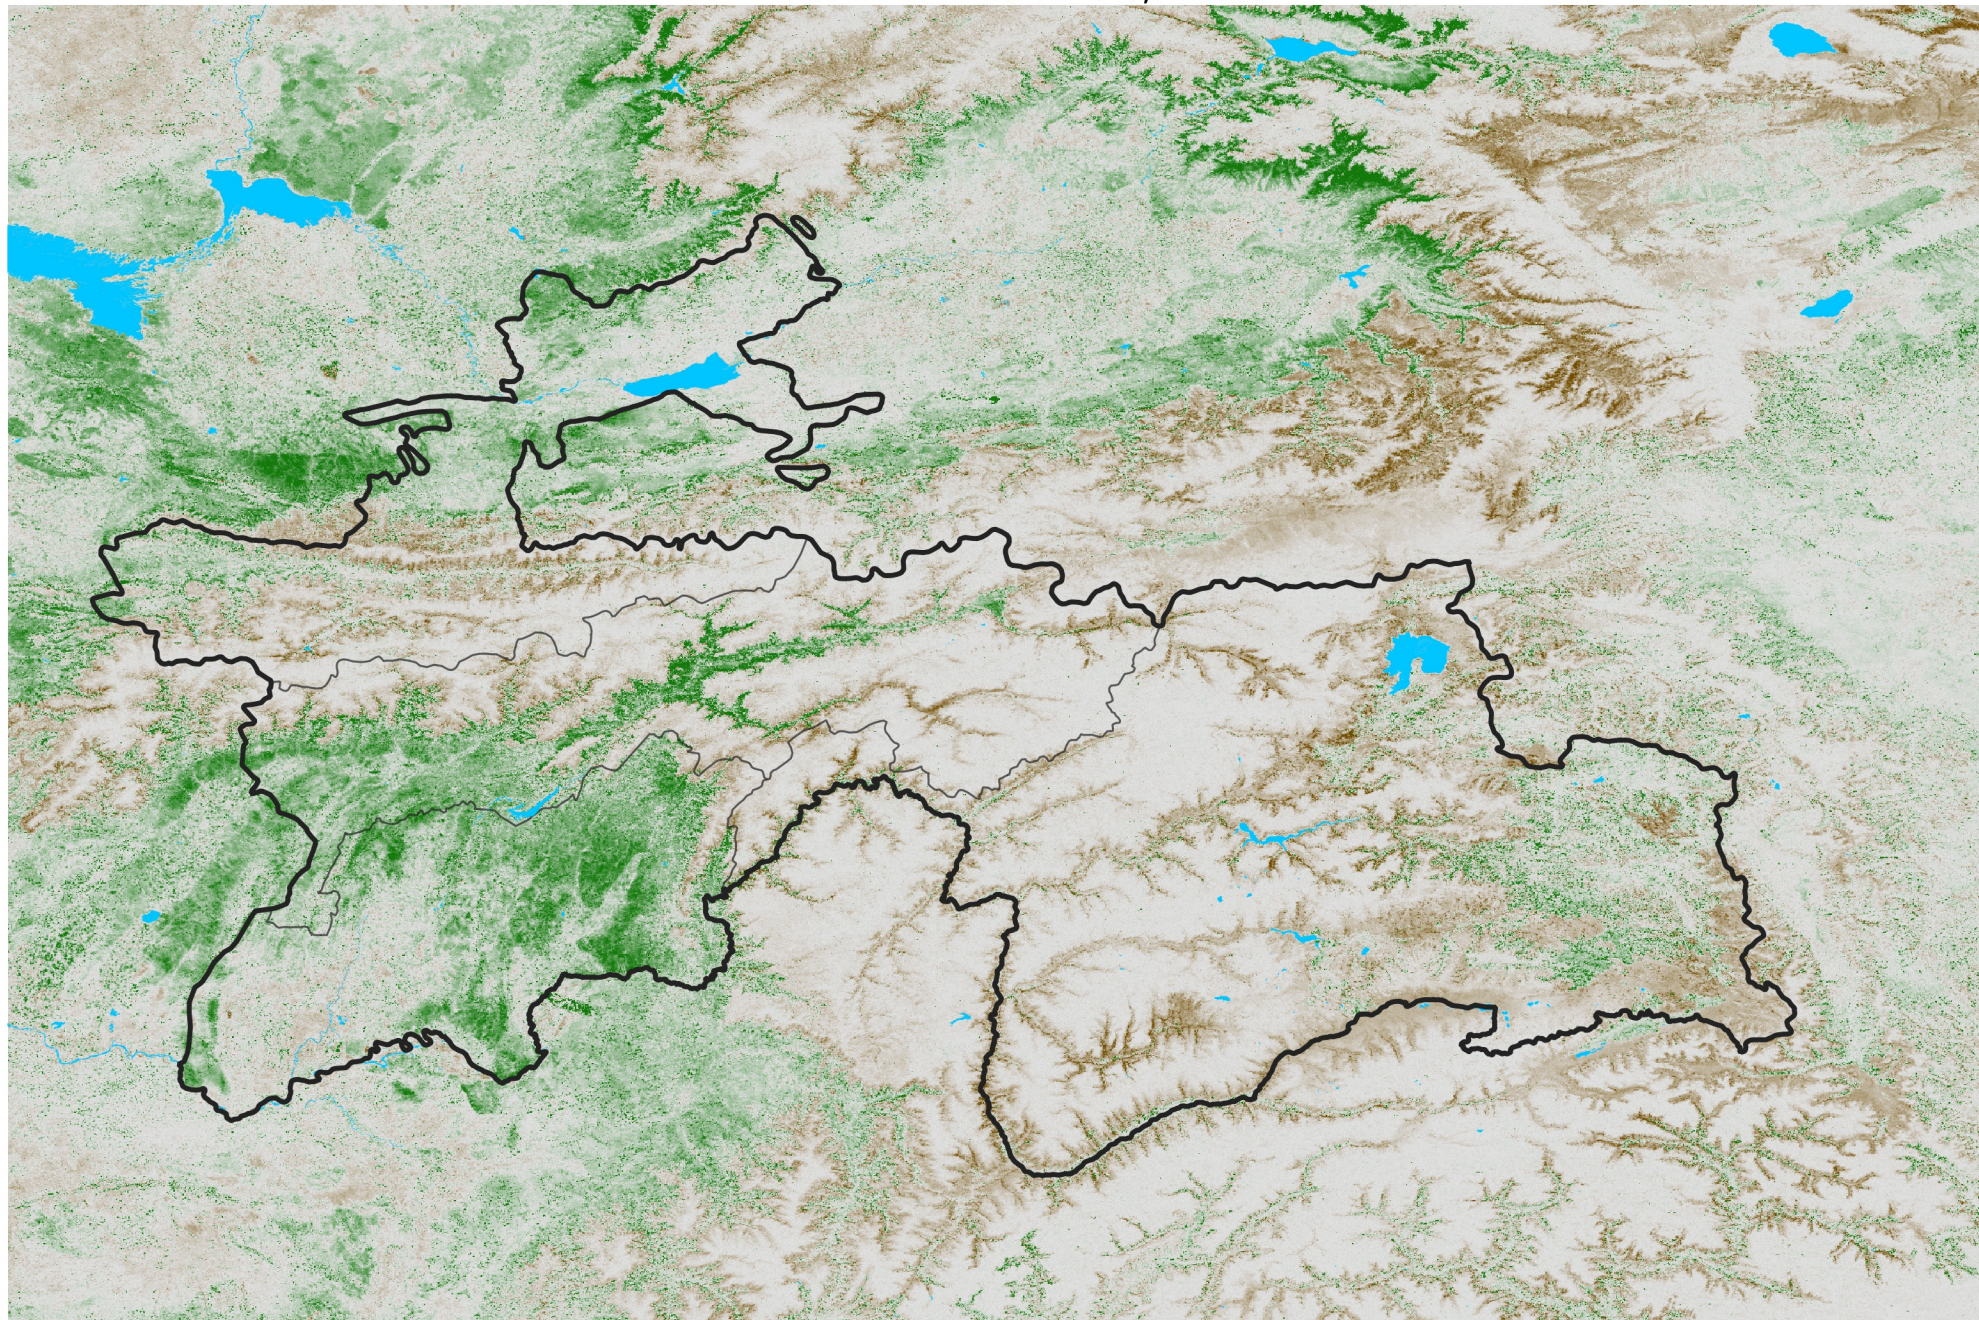

# Tajikistan NDVI Anomaly

2018 minus Mean (2012 - 2021)

Period 71 / Dec 16 - 25, 2018

## NDVI Anomaly

< -0.3   -0.2   -0.1   -0.05   0.05   0.1   0.2   > 0.3

Negative

No Difference

Positive