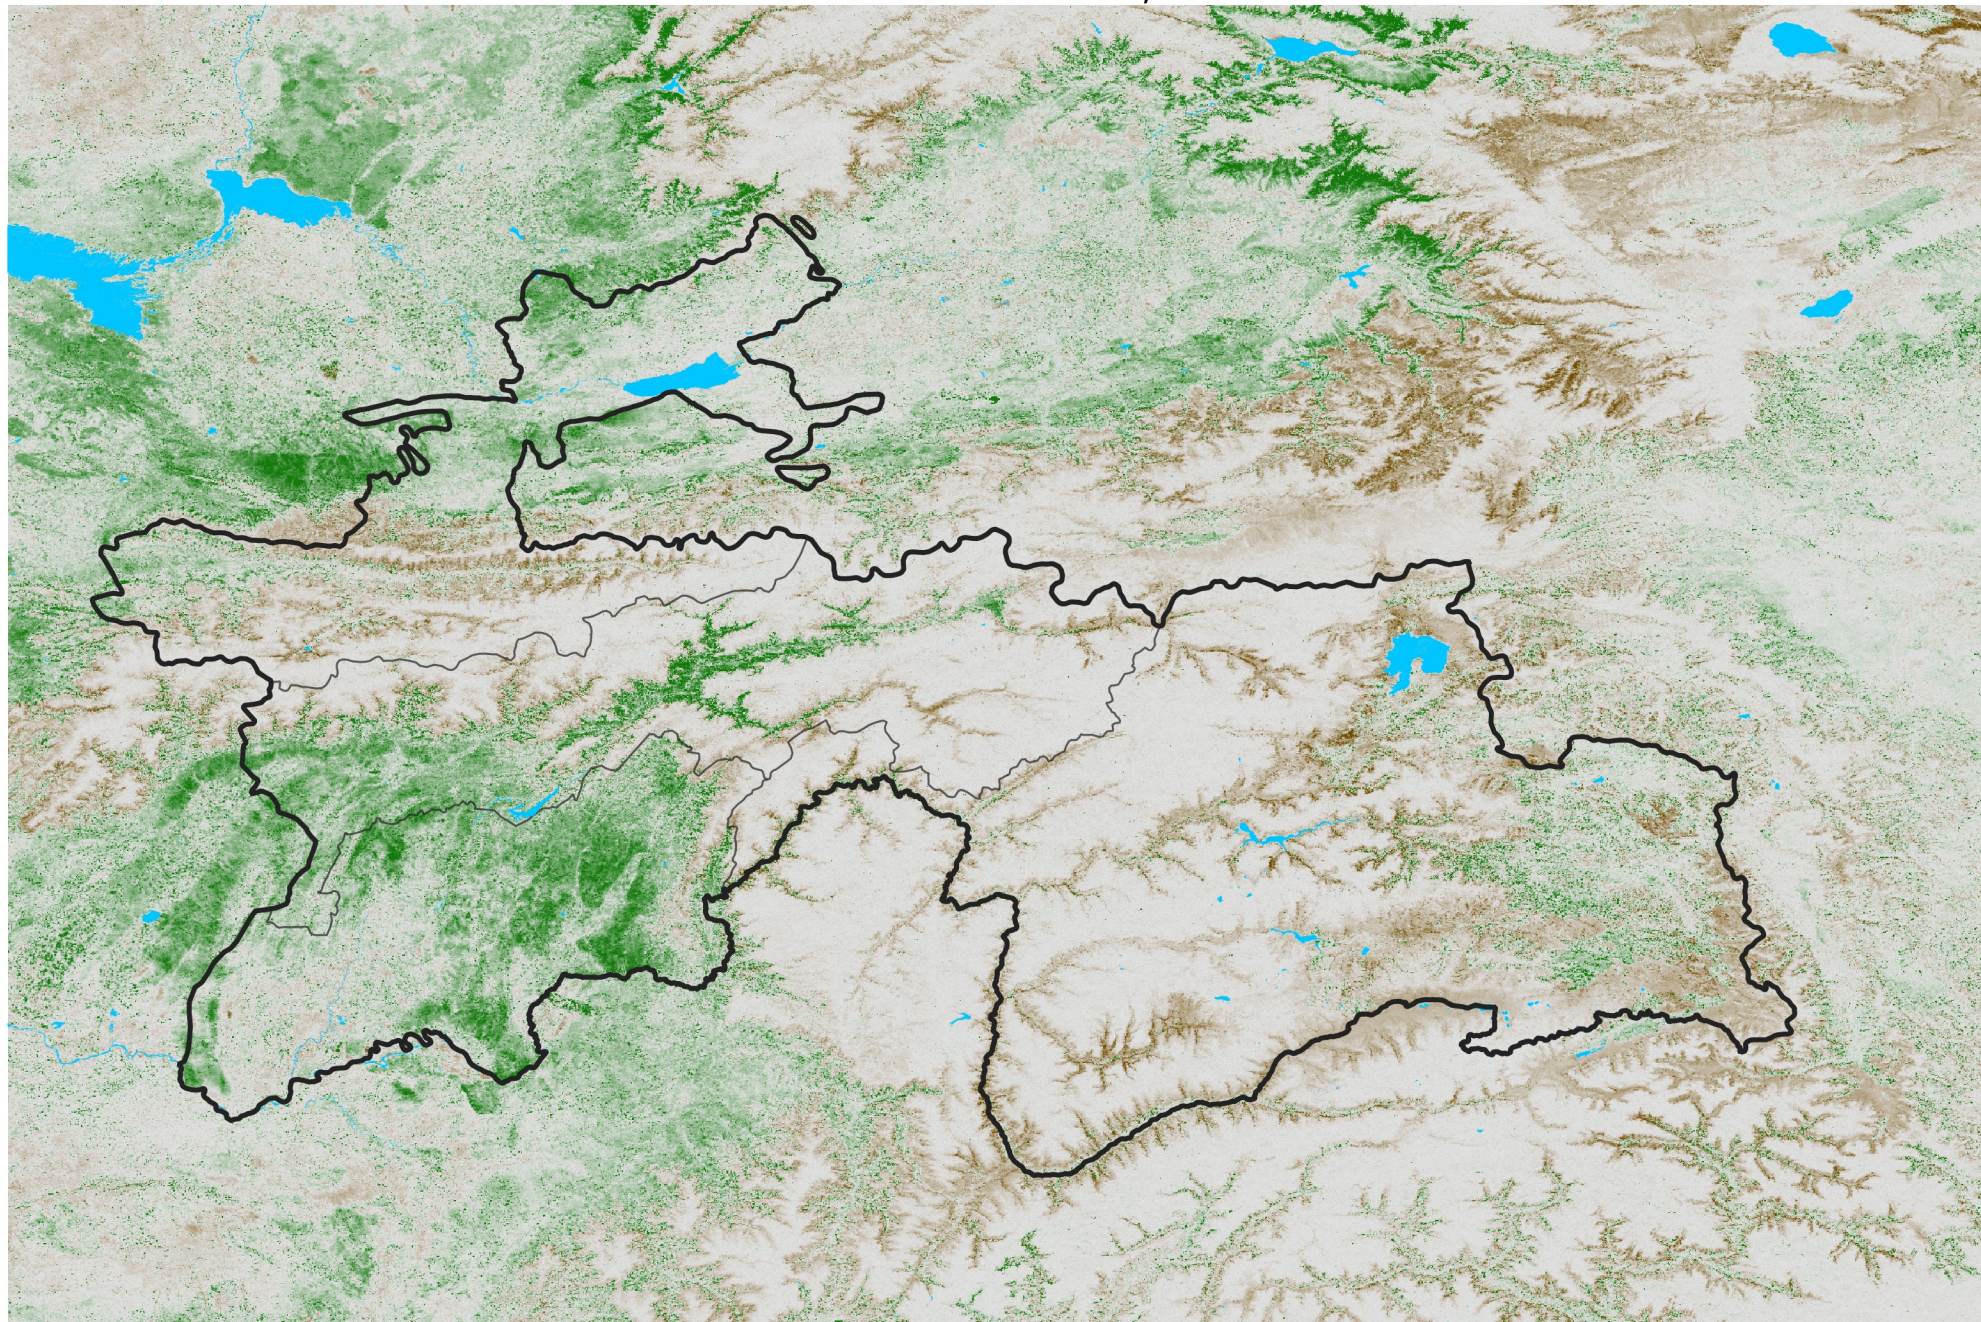

# Tajikistan NDVI Anomaly

2018 minus Mean (2012 - 2021)

Period 72 / Dec 21 - 31, 2018

## NDVI Anomaly

< -0.3   -0.2   -0.1   -0.05   0.05   0.1   0.2   >0.3

Negative

No Difference

Positive