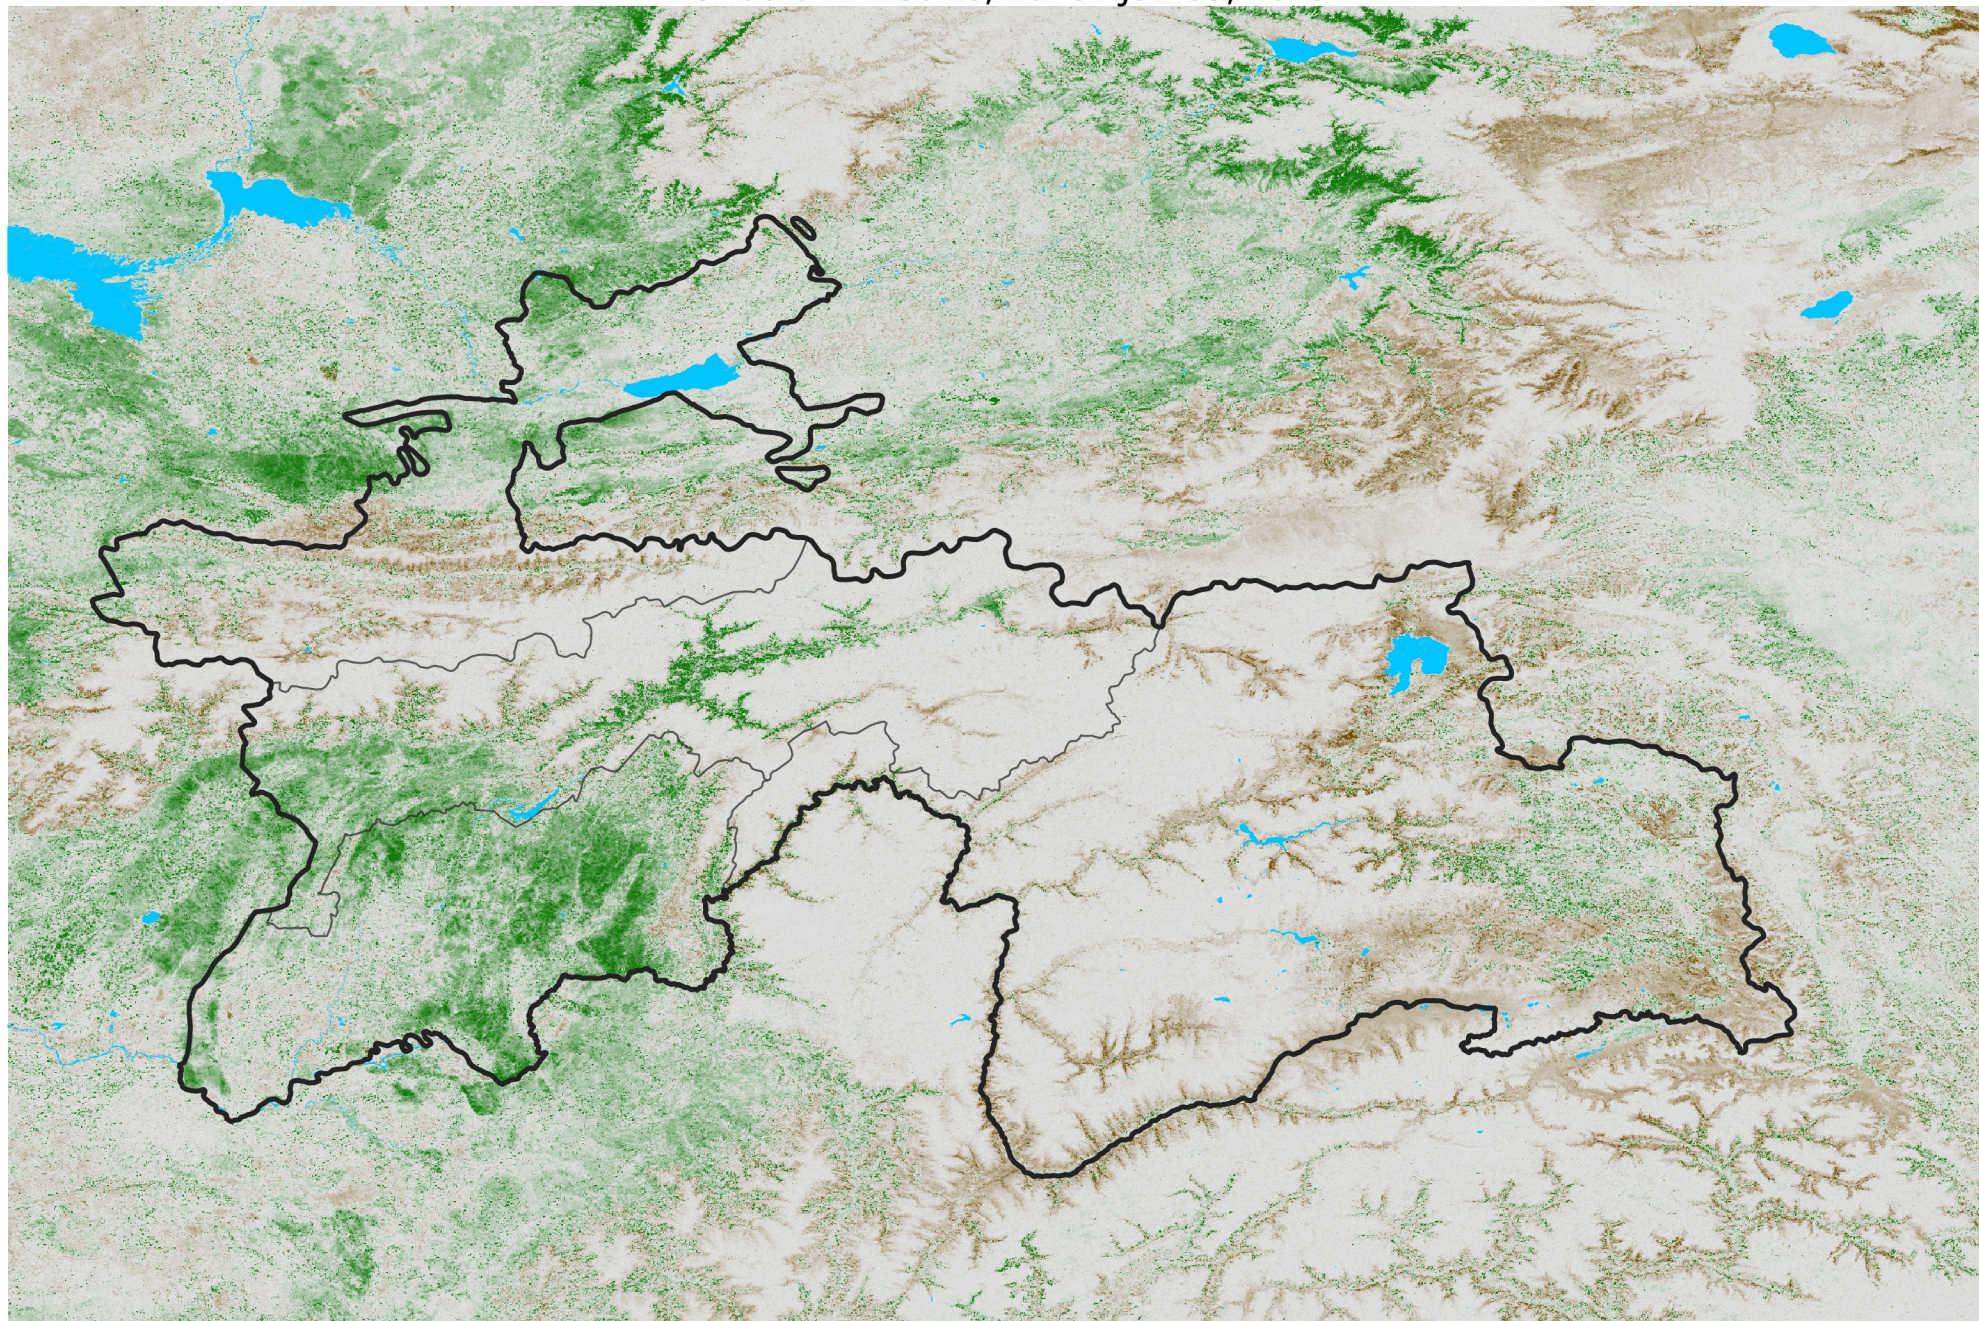

Tajikistan NDVI Anomaly

2019 minus Mean (2012 - 2021)

Period 01 / Dec 26, 2018 - Jan 05, 2019

NDVI Anomaly

< -0.3 -0.2 -0.1 -0.05 0.05 0.1 0.2 > 0.3

Negative

No Difference

Positive