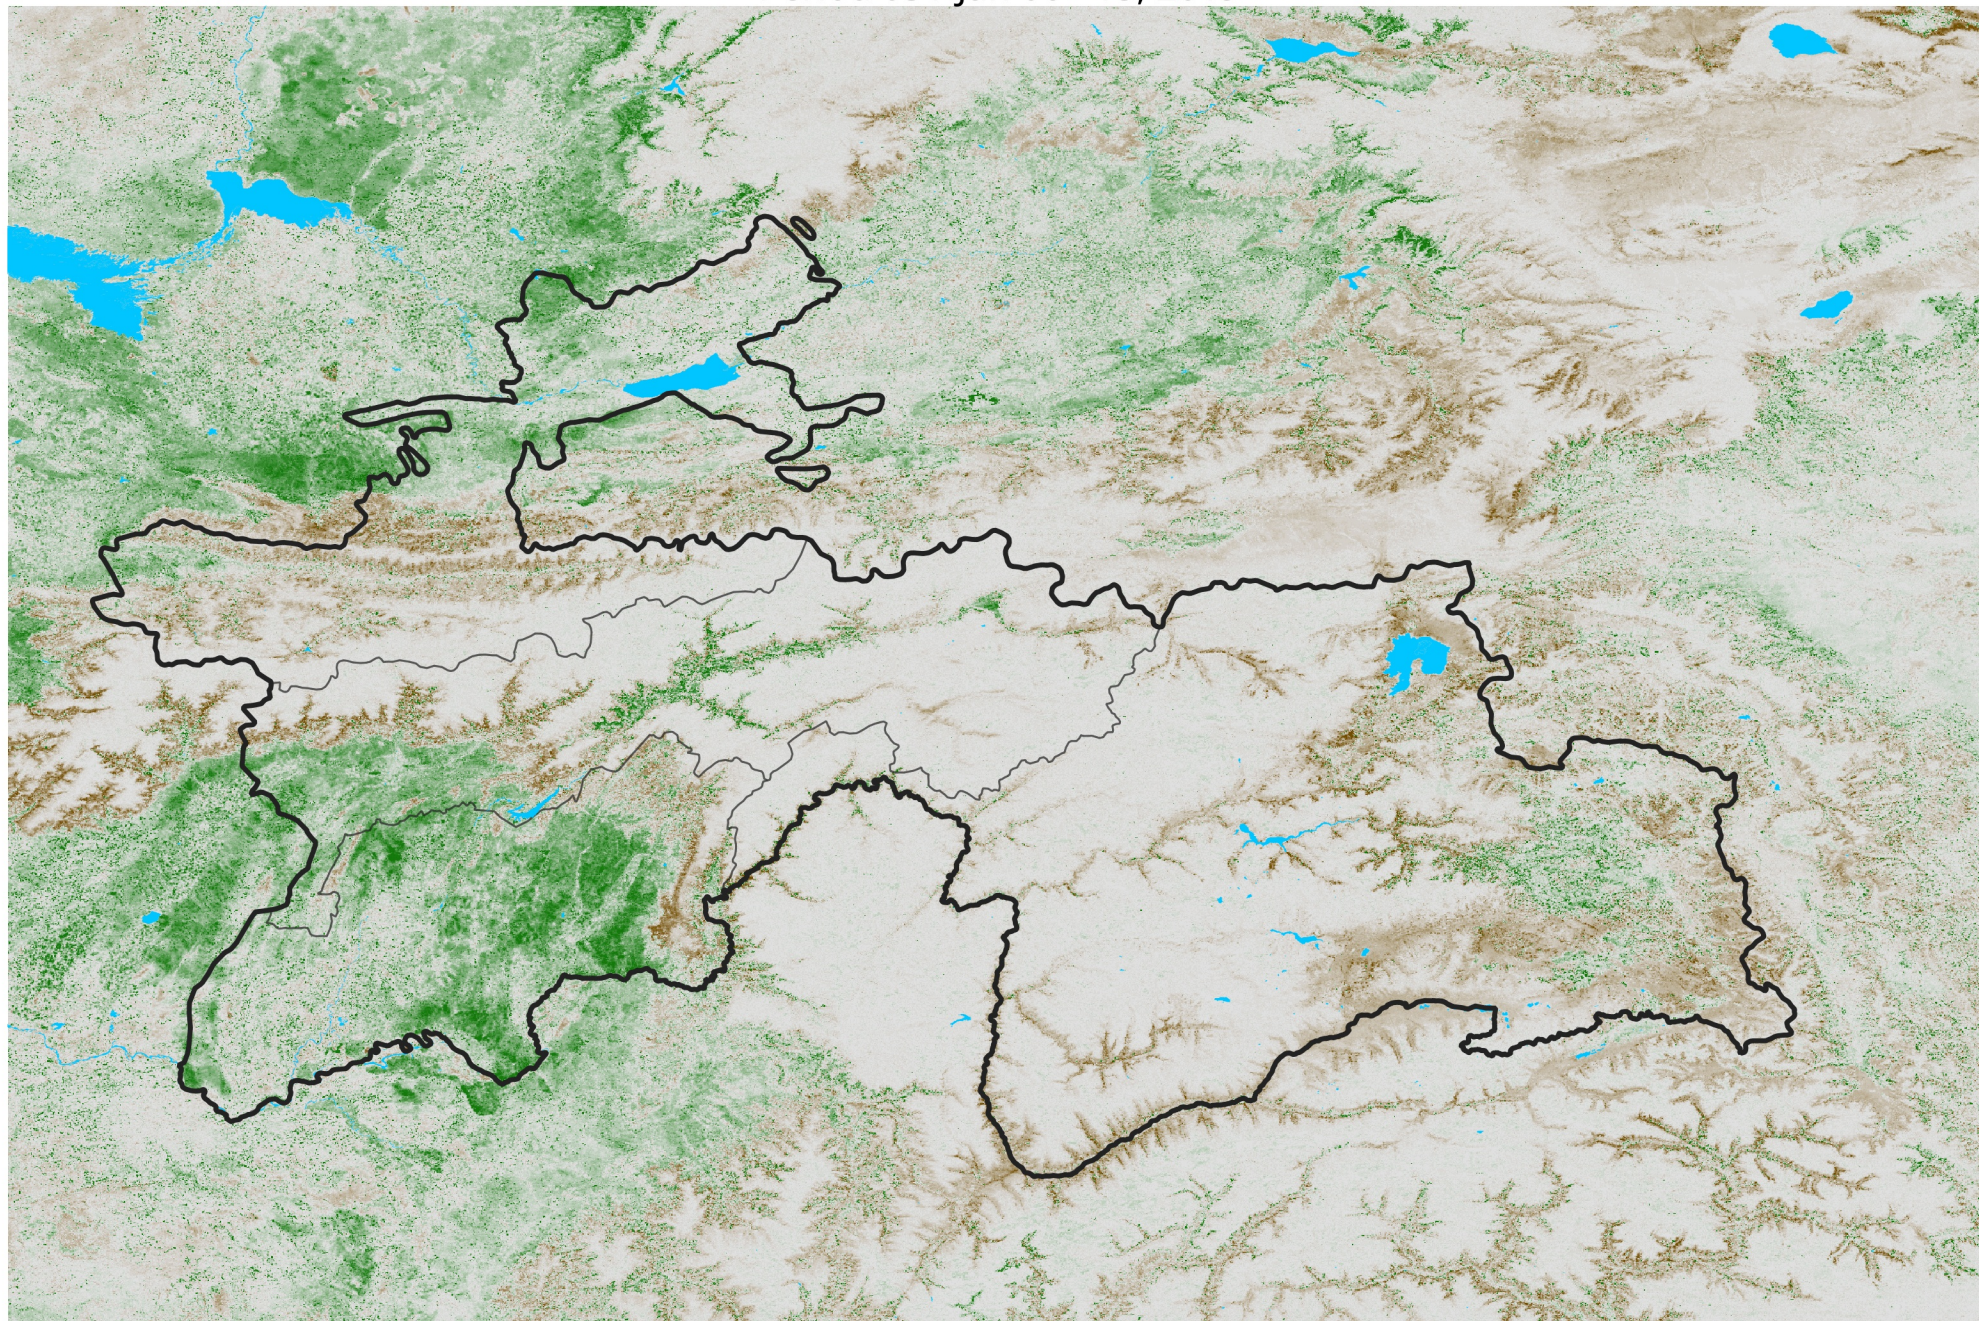

Tajikistan NDVI Anomaly

2019 minus Mean (2012 - 2021)

Period 03 / Jan 06 - 15, 2019

NDVI Anomaly

< -0.3 -0.2 -0.1 -0.05 0.05 0.1 0.2 > 0.3

Negative

No Difference

Positive