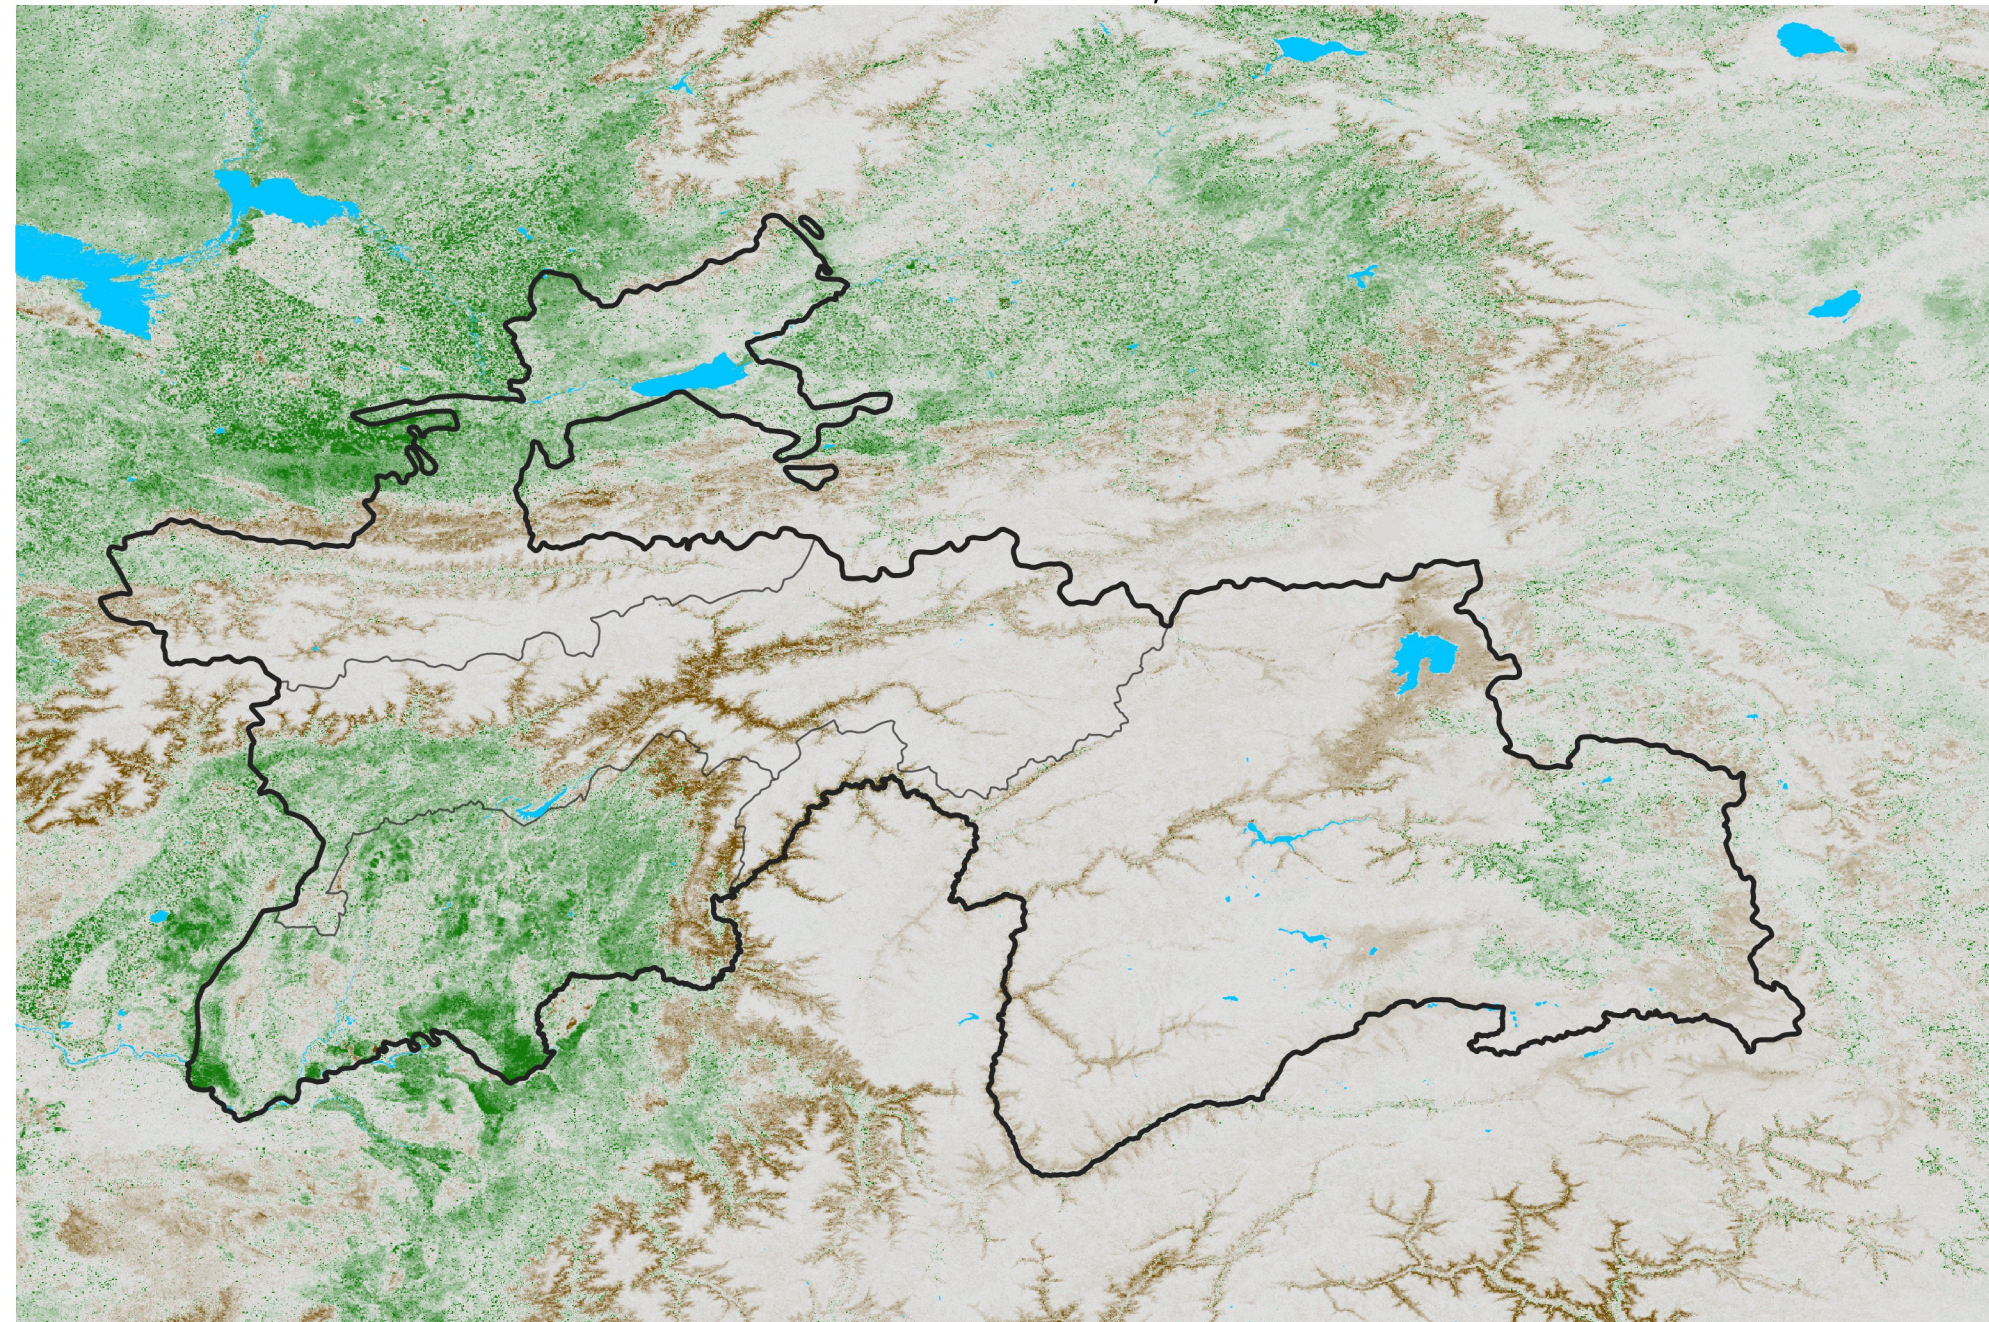

Tajikistan NDVI Anomaly

2019 minus Mean (2012 - 2021)

Period 15 / Mar 06 - 15, 2019

NDVI Anomaly

< -0.3 -0.2 -0.1 -0.05 0.05 0.1 0.2 > 0.3

Negative

No Difference

Positive