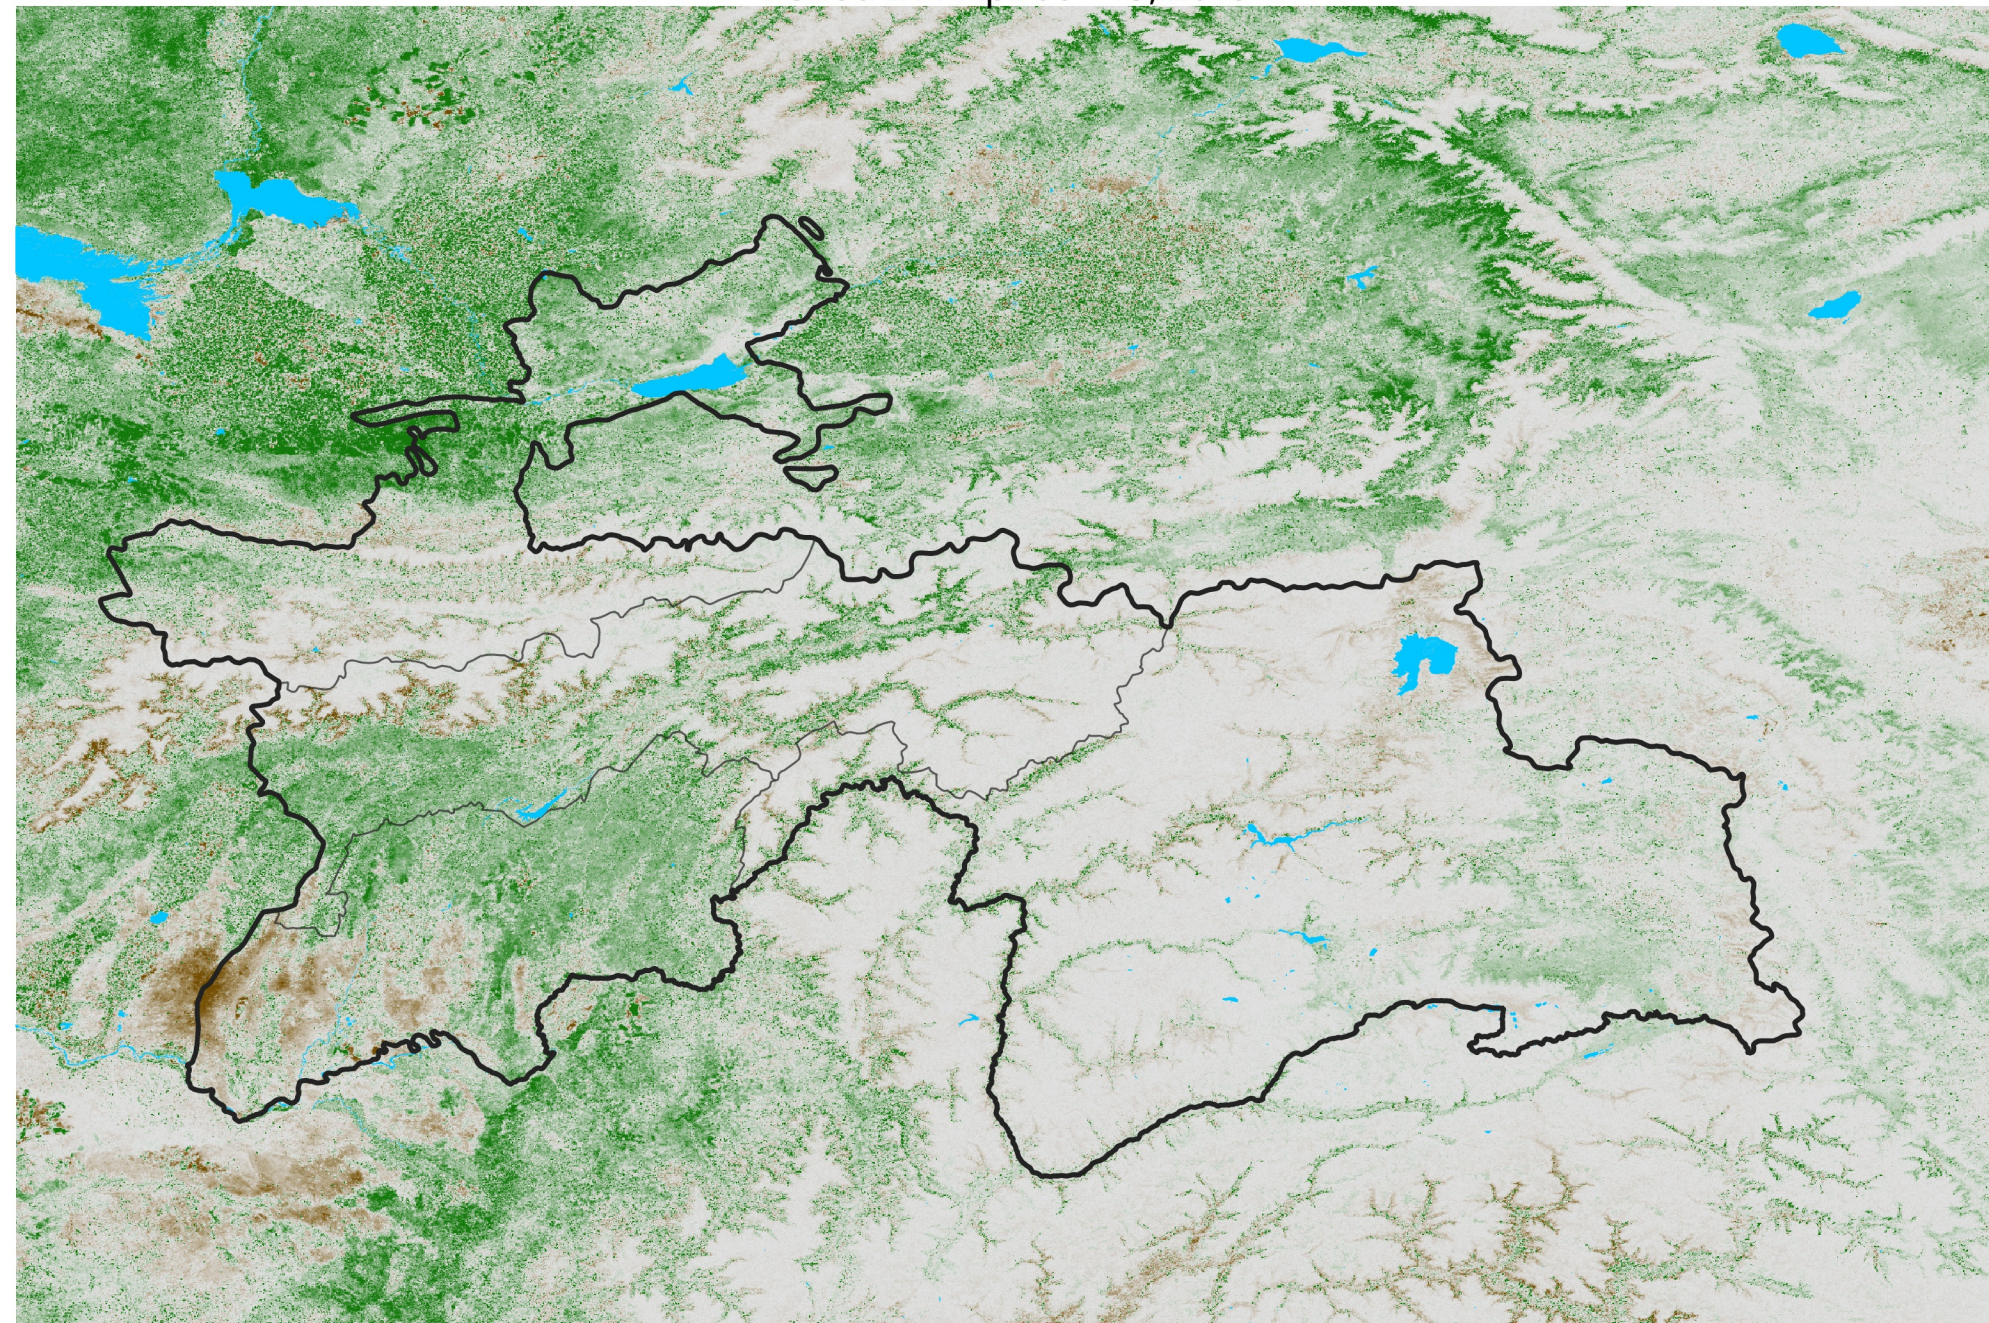

Tajikistan NDVI Anomaly

2019 minus Mean (2012 - 2021)

Period 21 / Apr 06 - 15, 2019

NDVI Anomaly

< -0.3 -0.2 -0.1 -0.05 0.05 0.1 0.2 > 0.3

Negative

No Difference

Positive