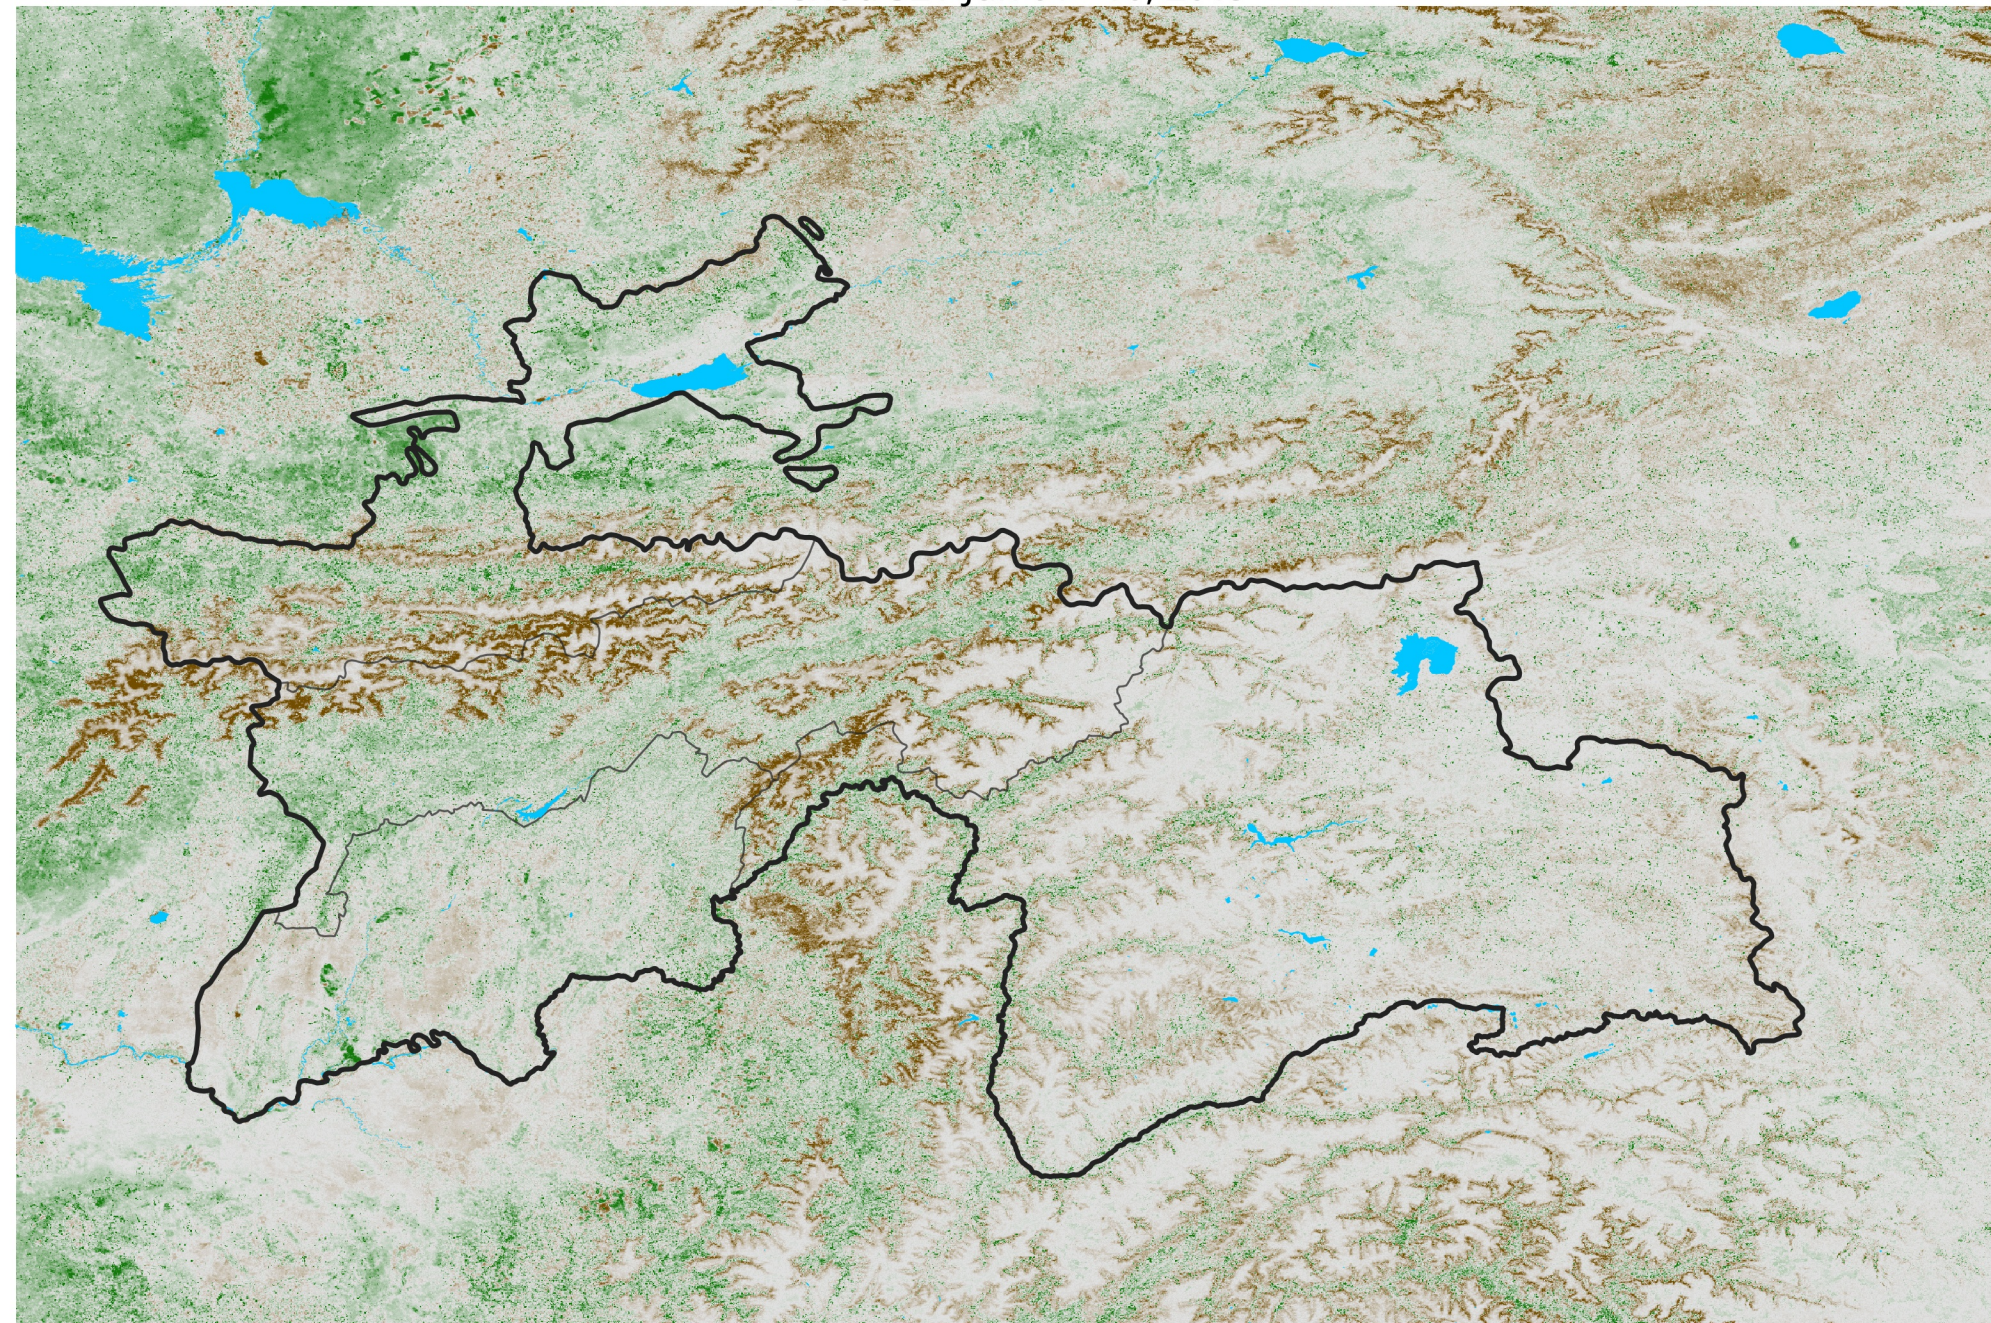

Tajikistan NDVI Anomaly

2019 minus Mean (2012 - 2021)

Period 32 / Jun 01 - 10, 2019

NDVI Anomaly

< -0.3 -0.2 -0.1 -0.05 0.05 0.1 0.2 > 0.3

Negative

No Difference

Positive