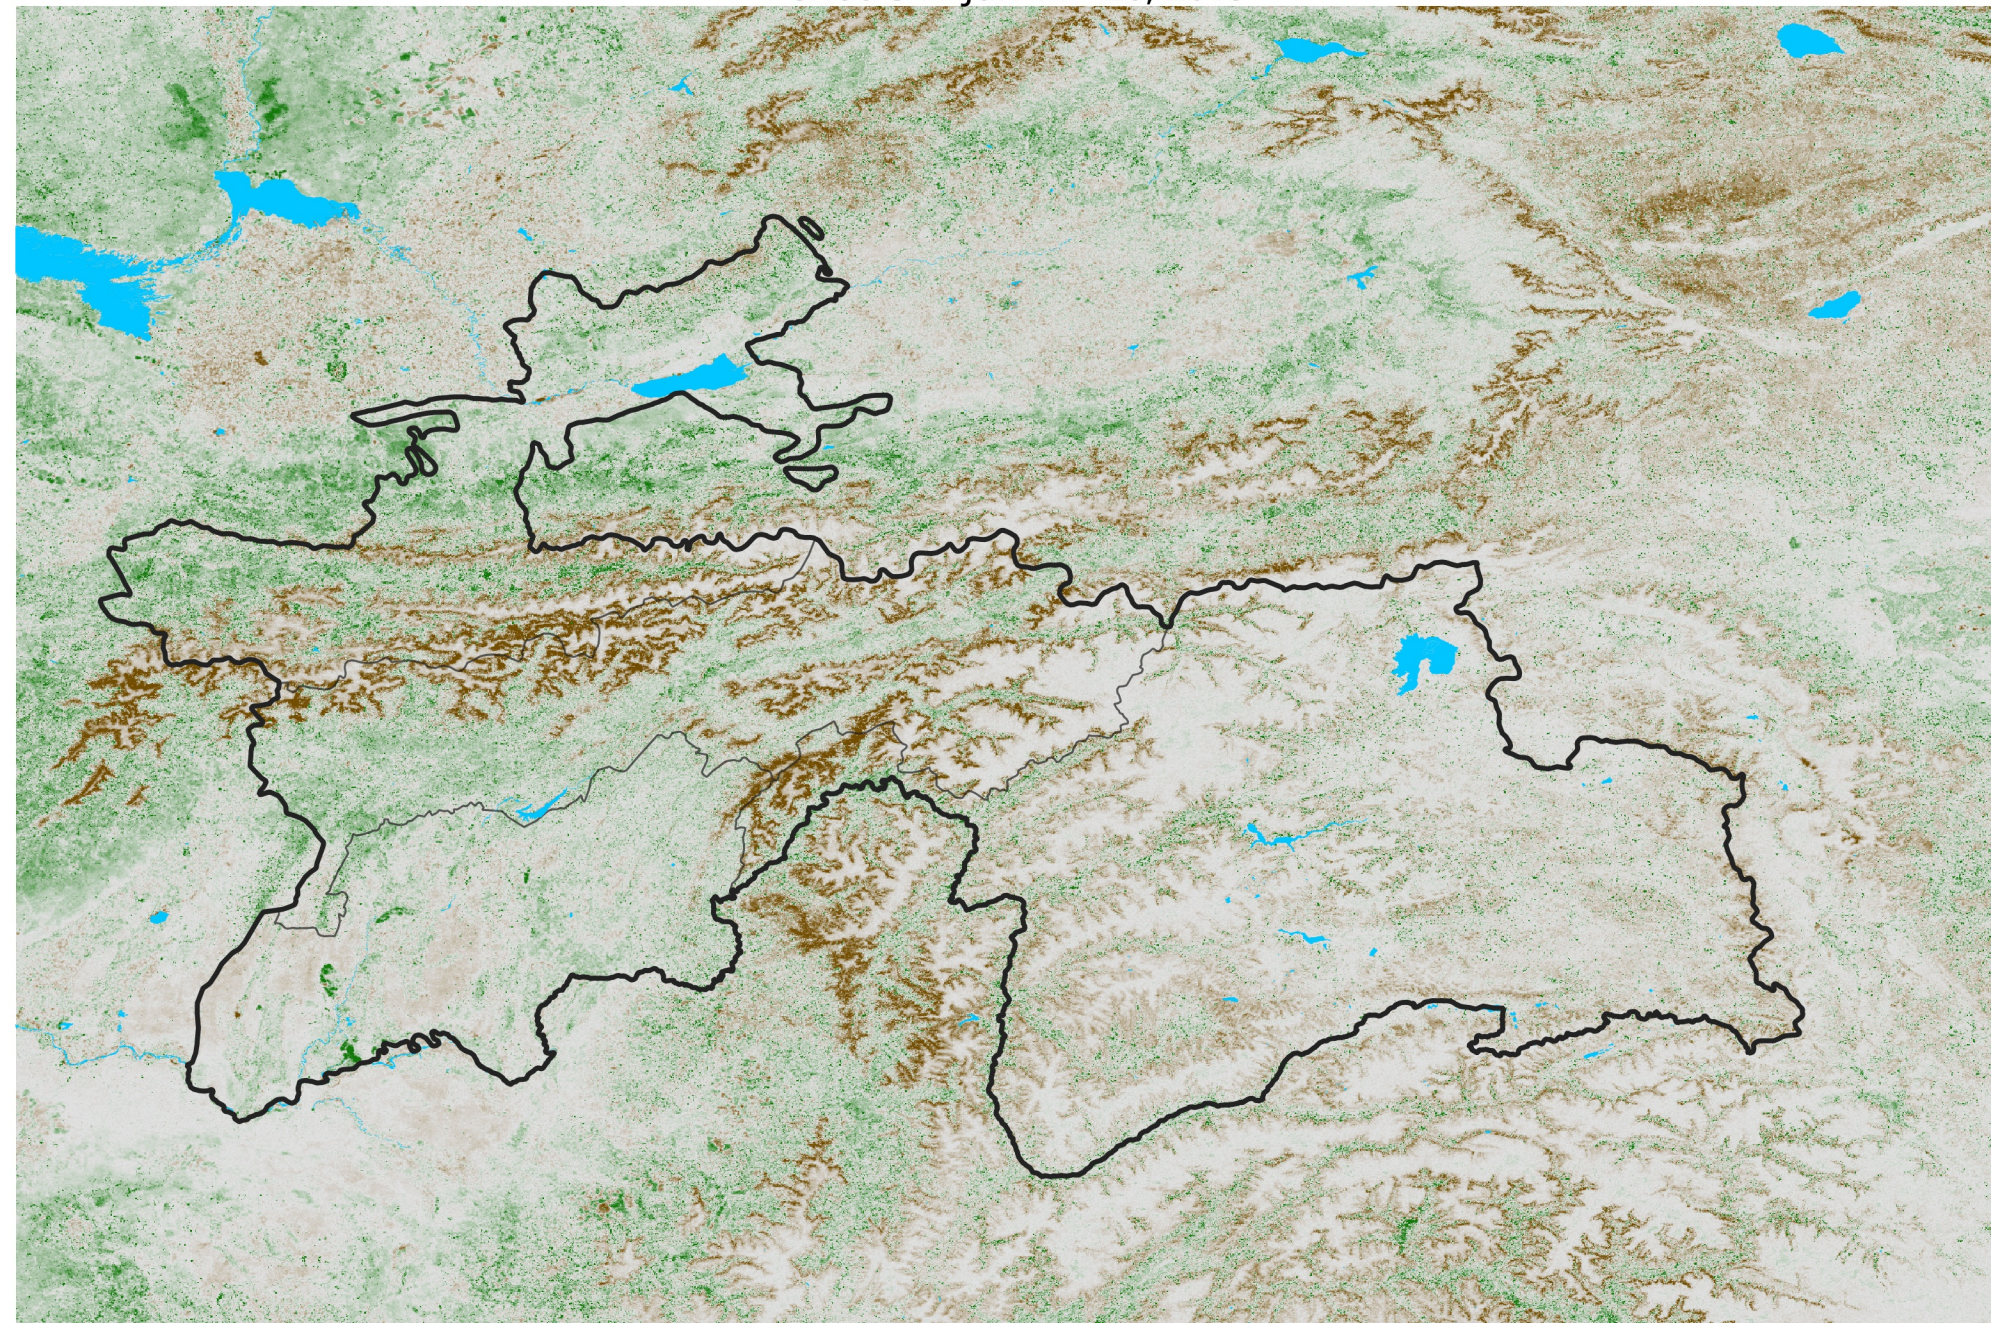

Tajikistan NDVI Anomaly

2019 minus Mean (2012 - 2021)

Period 34 / Jun 11 - 20, 2019

NDVI Anomaly

< -0.3 -0.2 -0.1 -0.05 0.05 0.1 0.2 > 0.3

Negative

No Difference

Positive