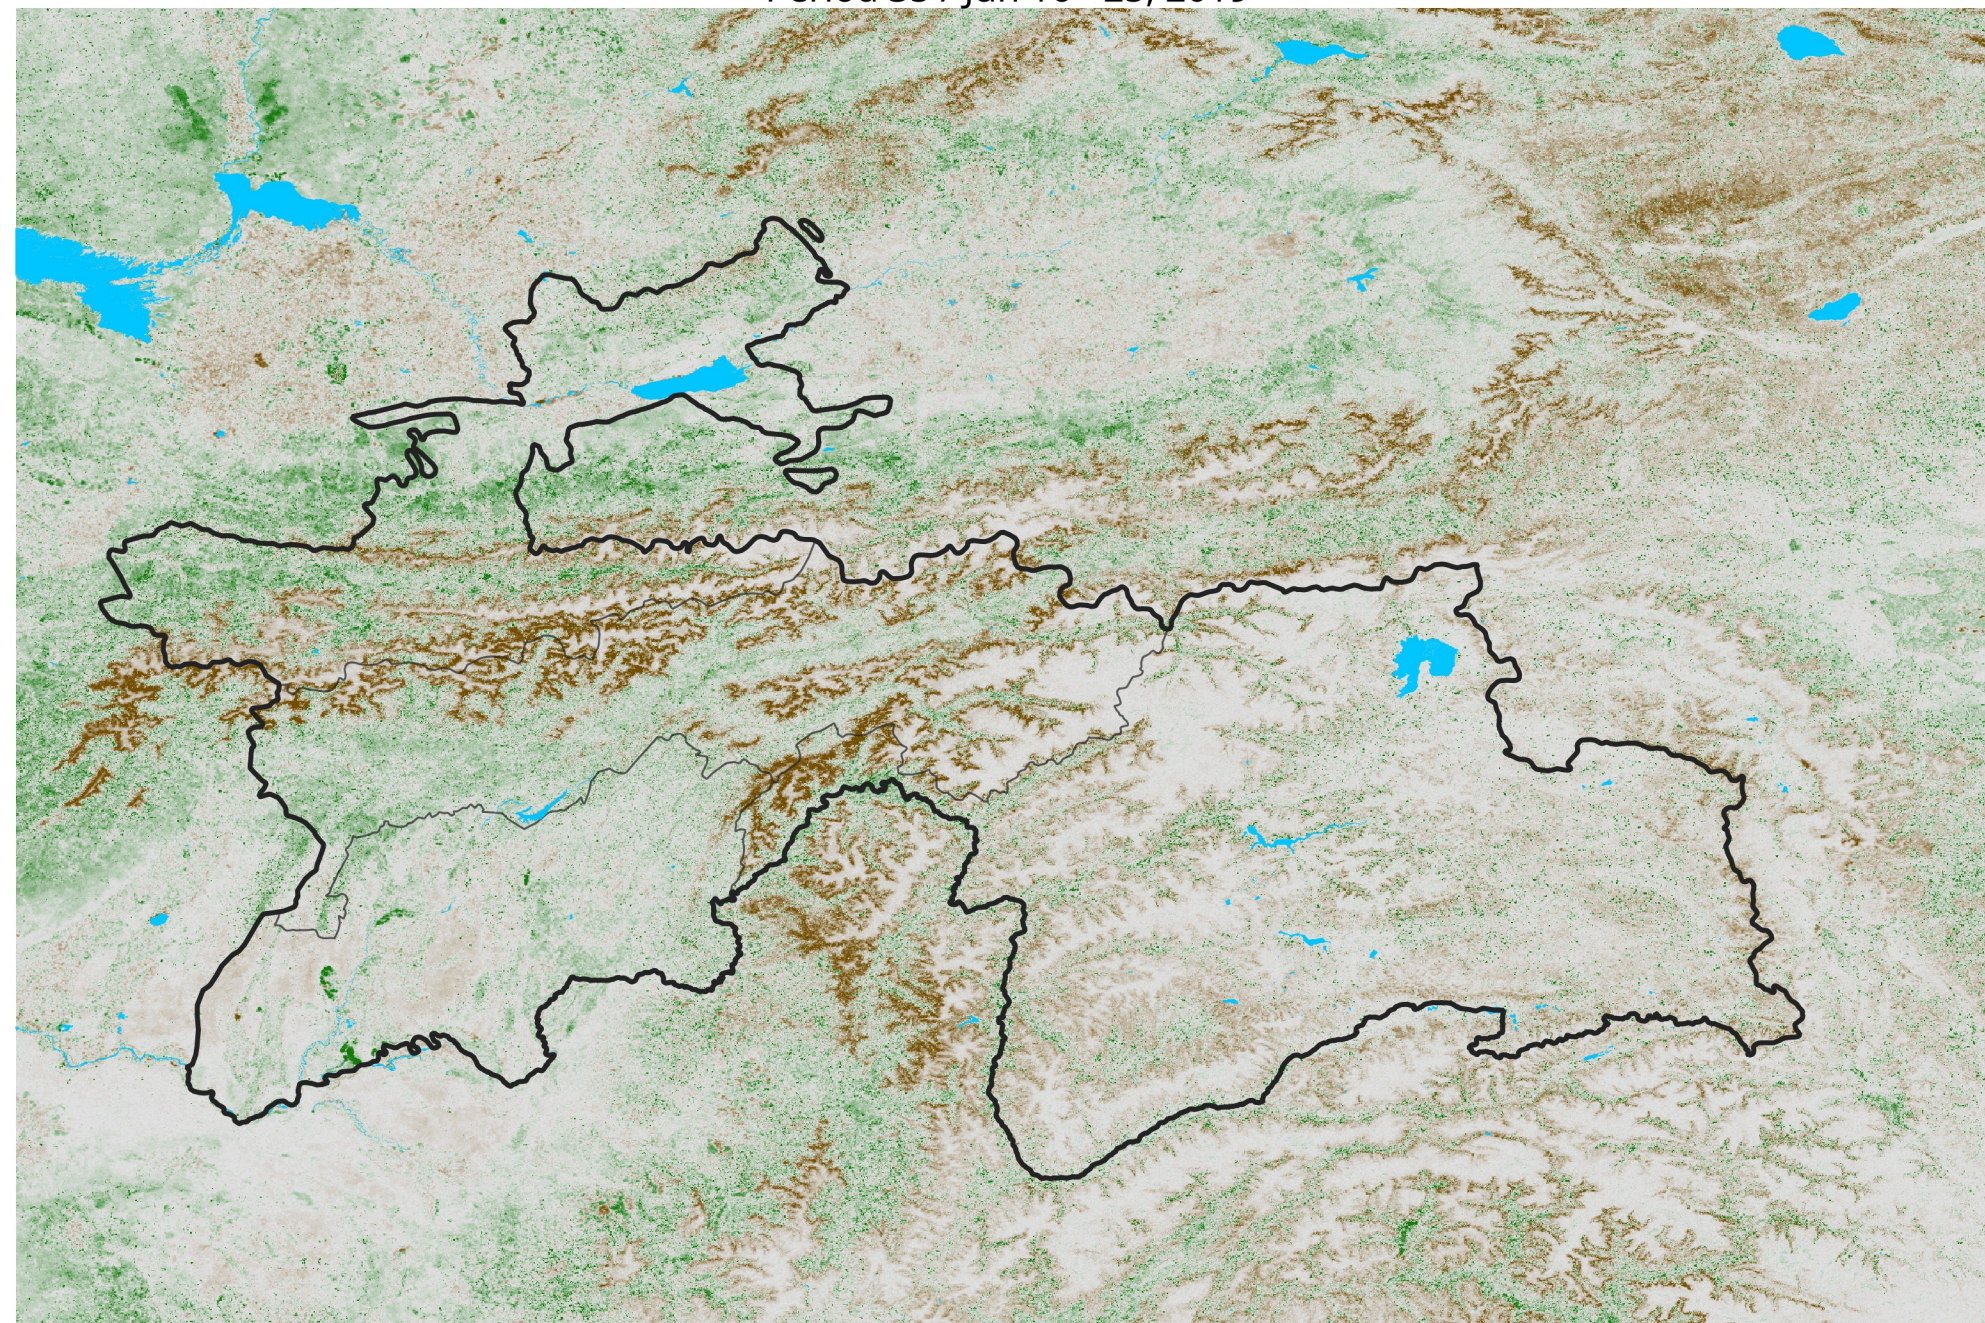

Tajikistan NDVI Anomaly

2019 minus Mean (2012 - 2021)

Period 35 / Jun 16 - 25, 2019

NDVI Anomaly

< -0.3 -0.2 -0.1 -0.05 0.05 0.1 0.2 > 0.3

Negative

No Difference

Positive