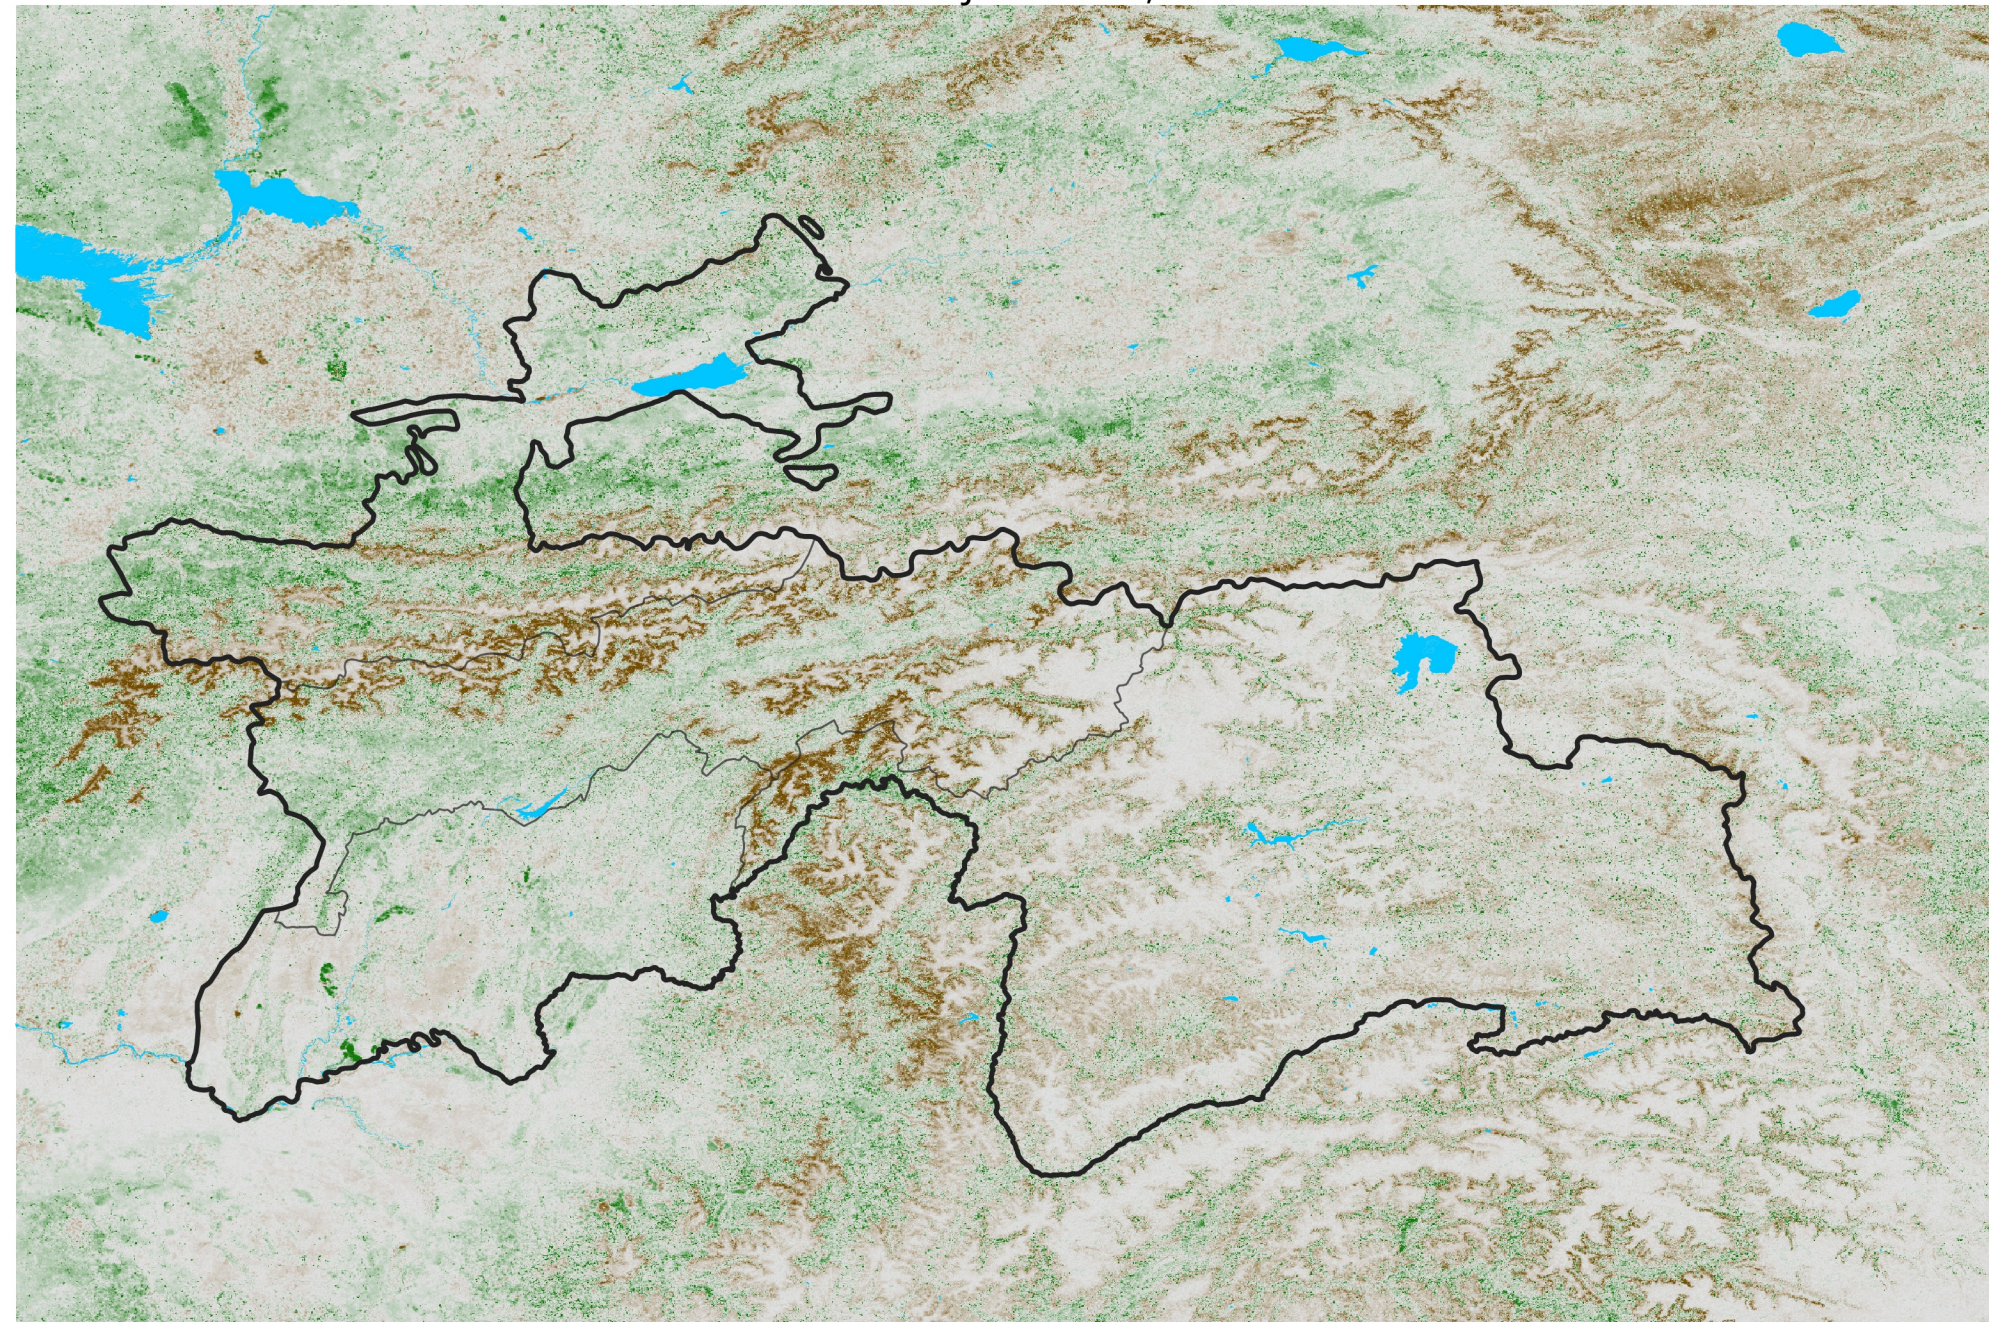

Tajikistan NDVI Anomaly

2019 minus Mean (2012 - 2021)

Period 36 / Jun 21 - 30, 2019

NDVI Anomaly

< -0.3 -0.2 -0.1 -0.05 0.05 0.1 0.2 > 0.3

Negative

No Difference

Positive