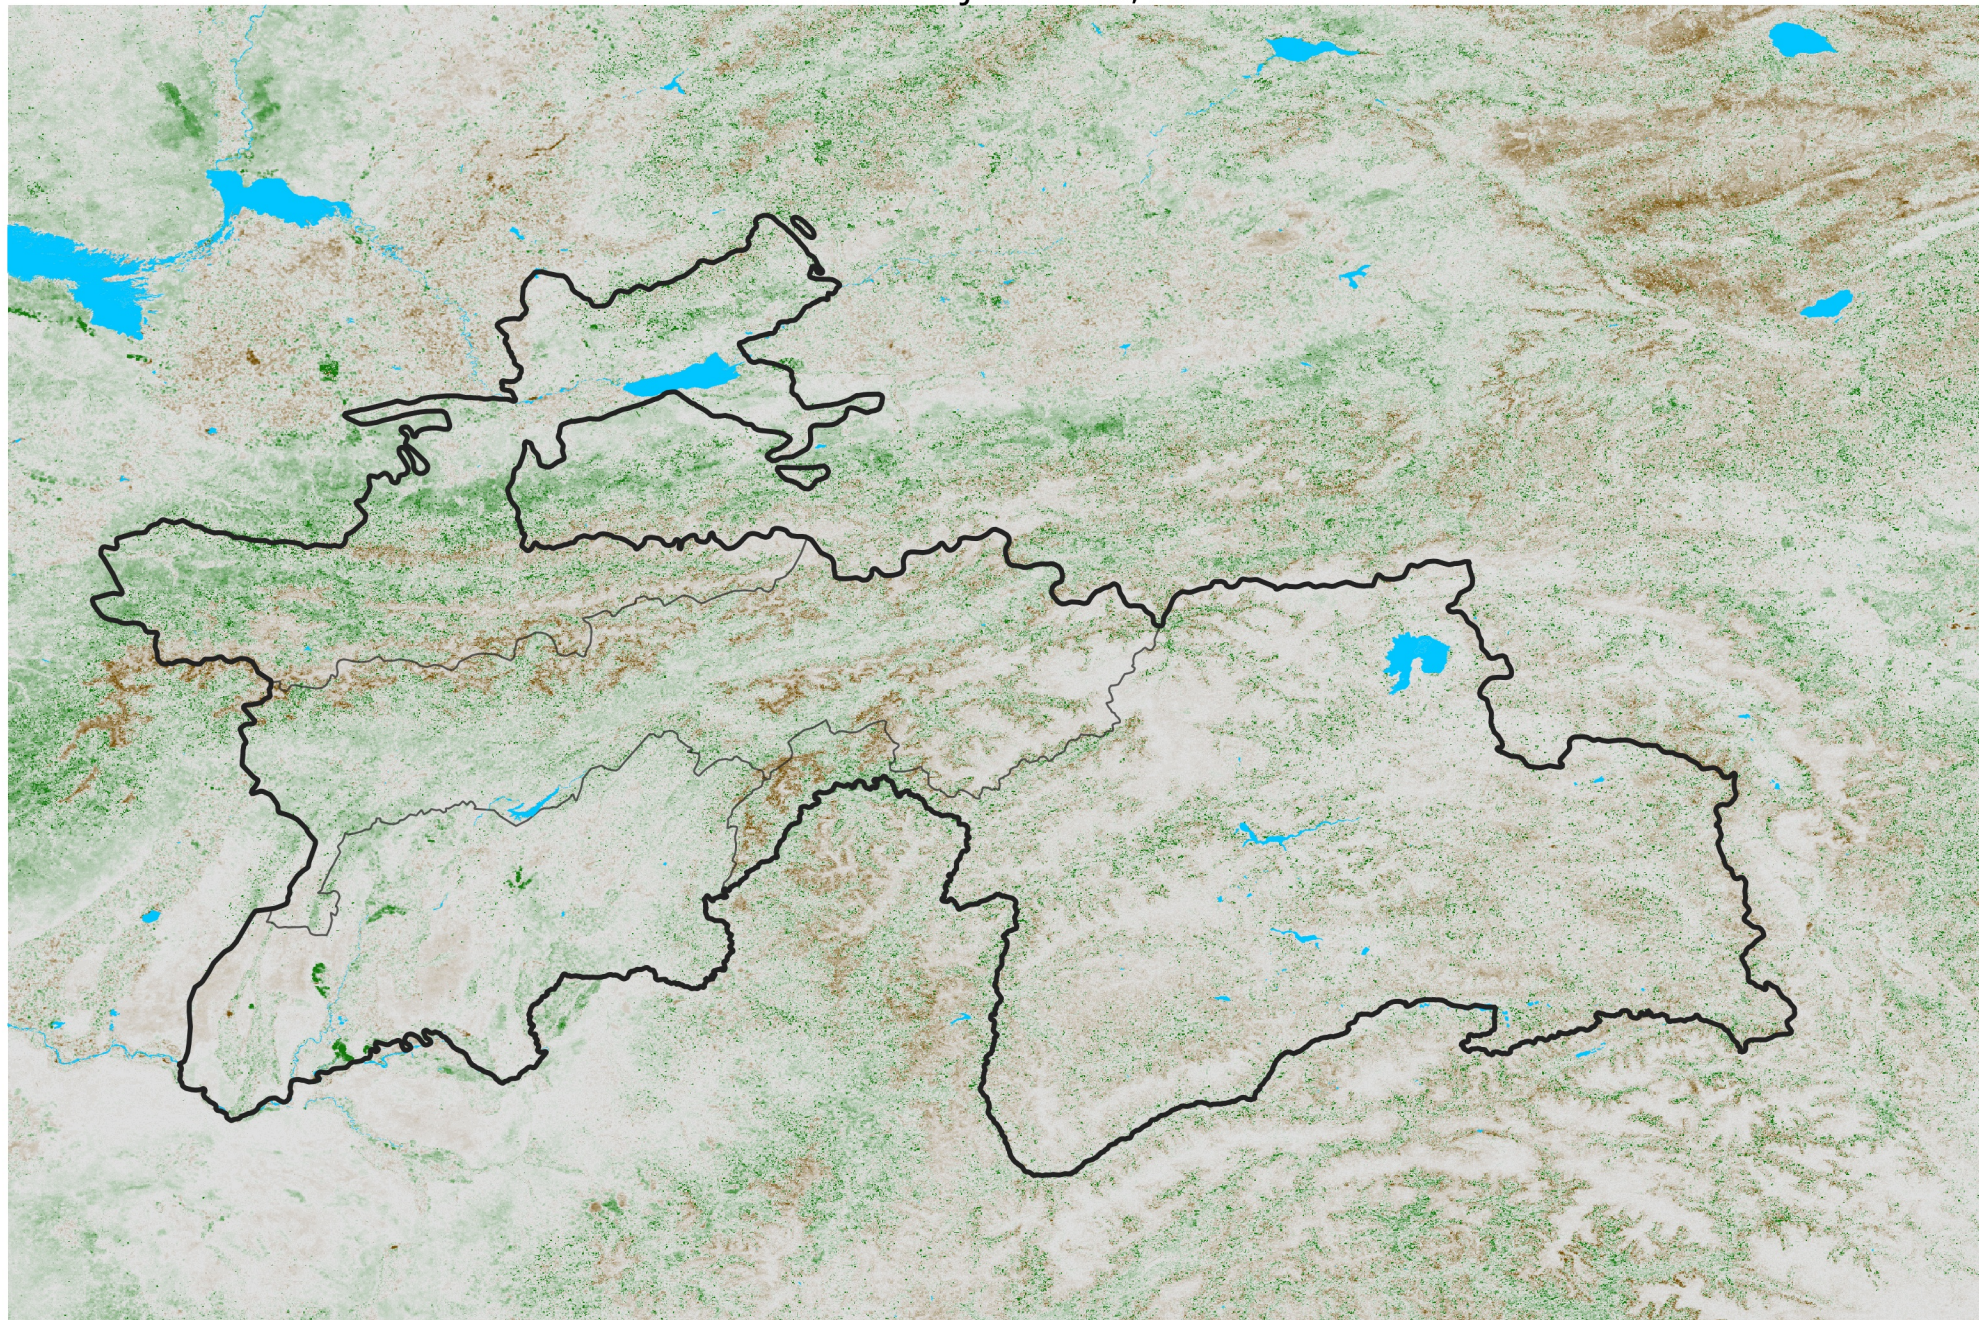

Tajikistan NDVI Anomaly

2019 minus Mean (2012 - 2021)

Period 39 / Jul 06 - 15, 2019

NDVI Anomaly

< -0.3 -0.2 -0.1 -0.05 0.05 0.1 0.2 > 0.3

Negative

No Difference

Positive