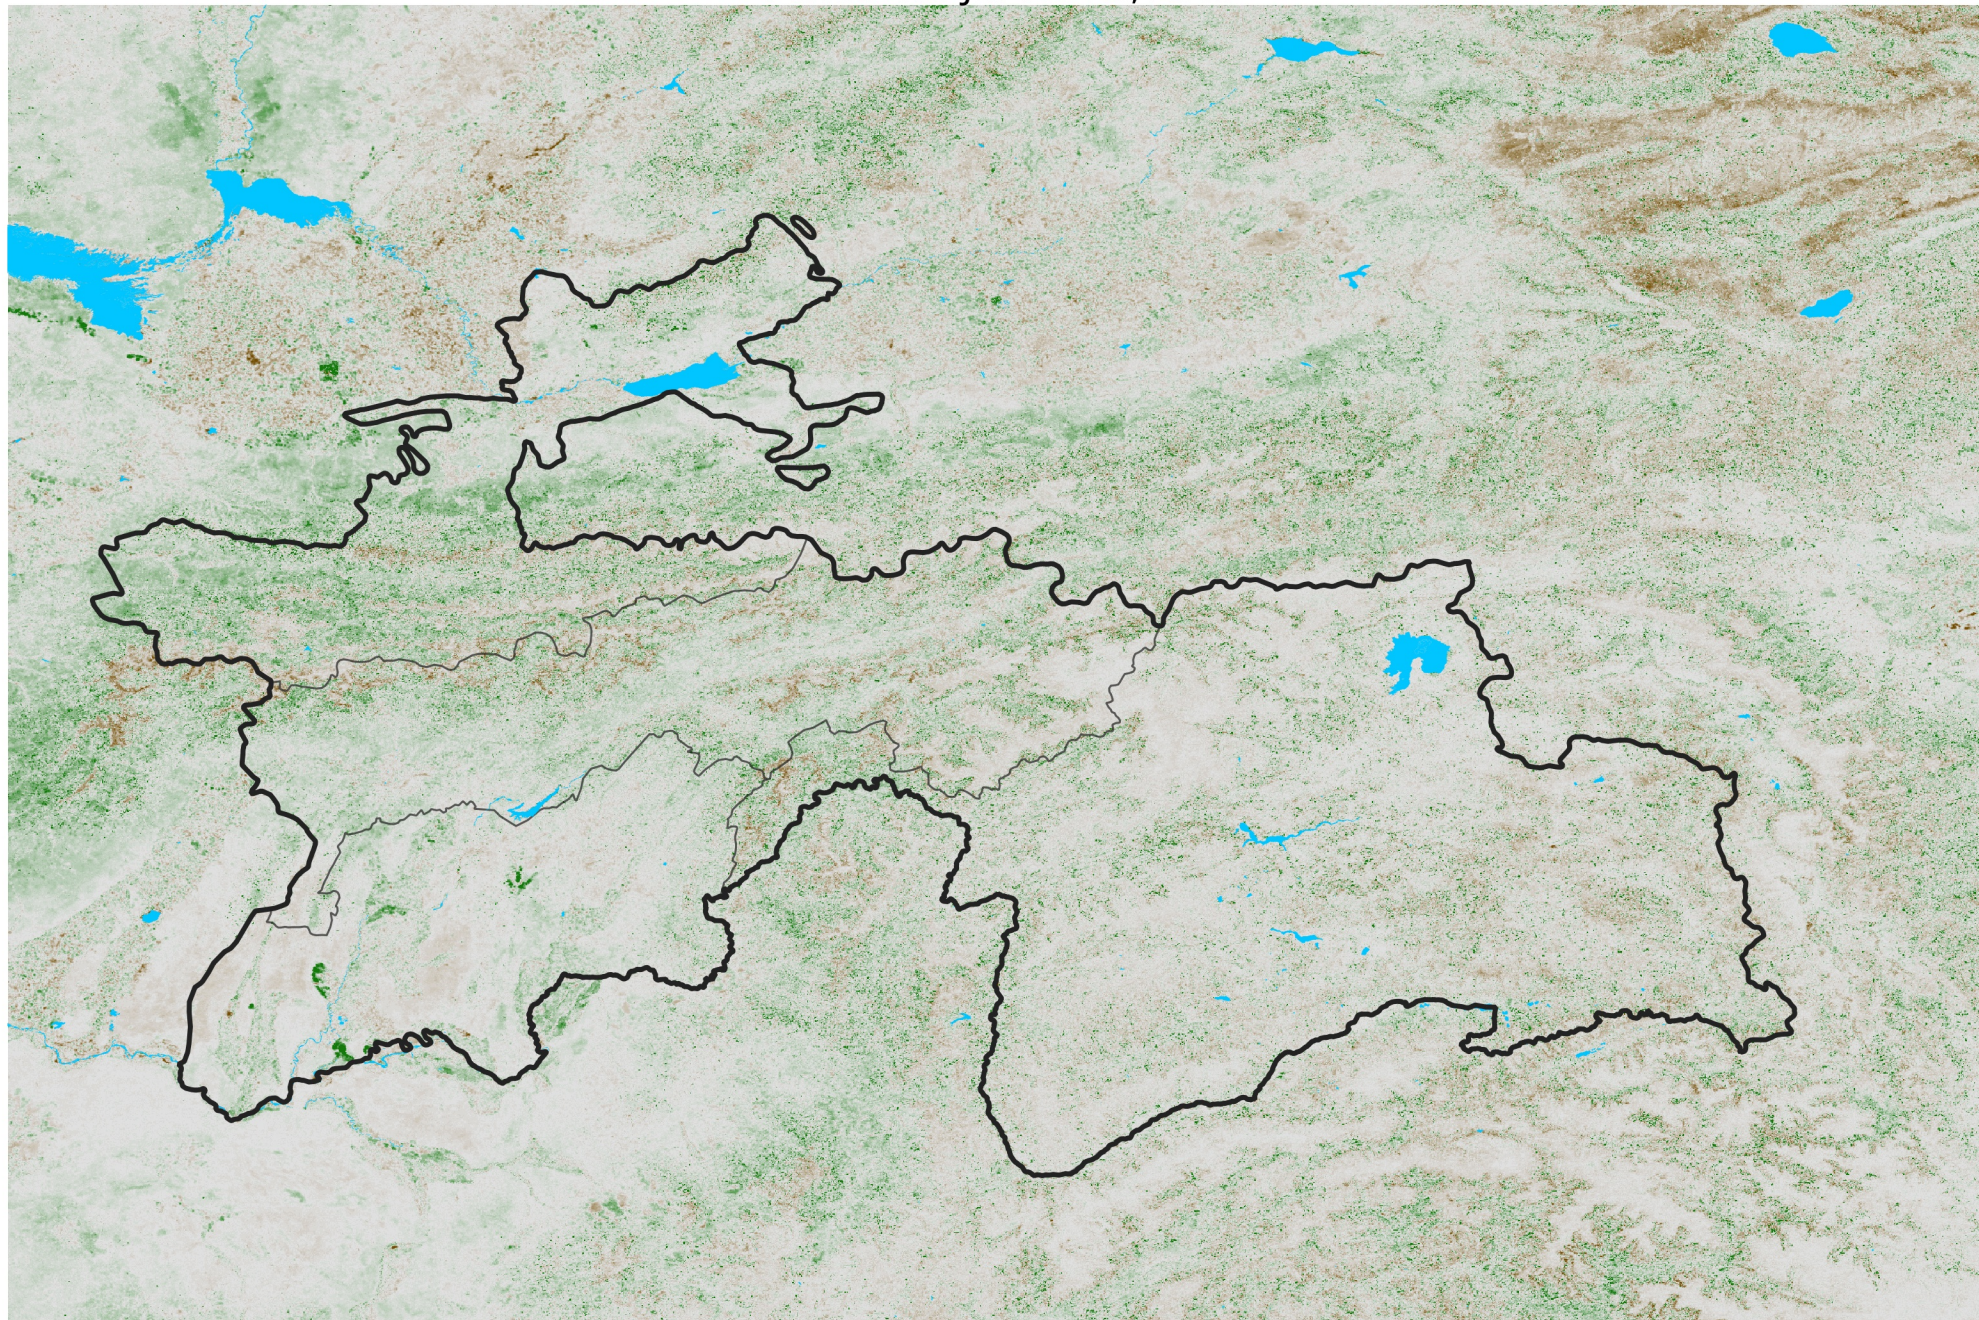

Tajikistan NDVI Anomaly

2019 minus Mean (2012 - 2021)

Period 41 / Jul 16 - 25, 2019

NDVI Anomaly

< -0.3 -0.2 -0.1 -0.05 0.05 0.1 0.2 > 0.3

Negative

No Difference

Positive