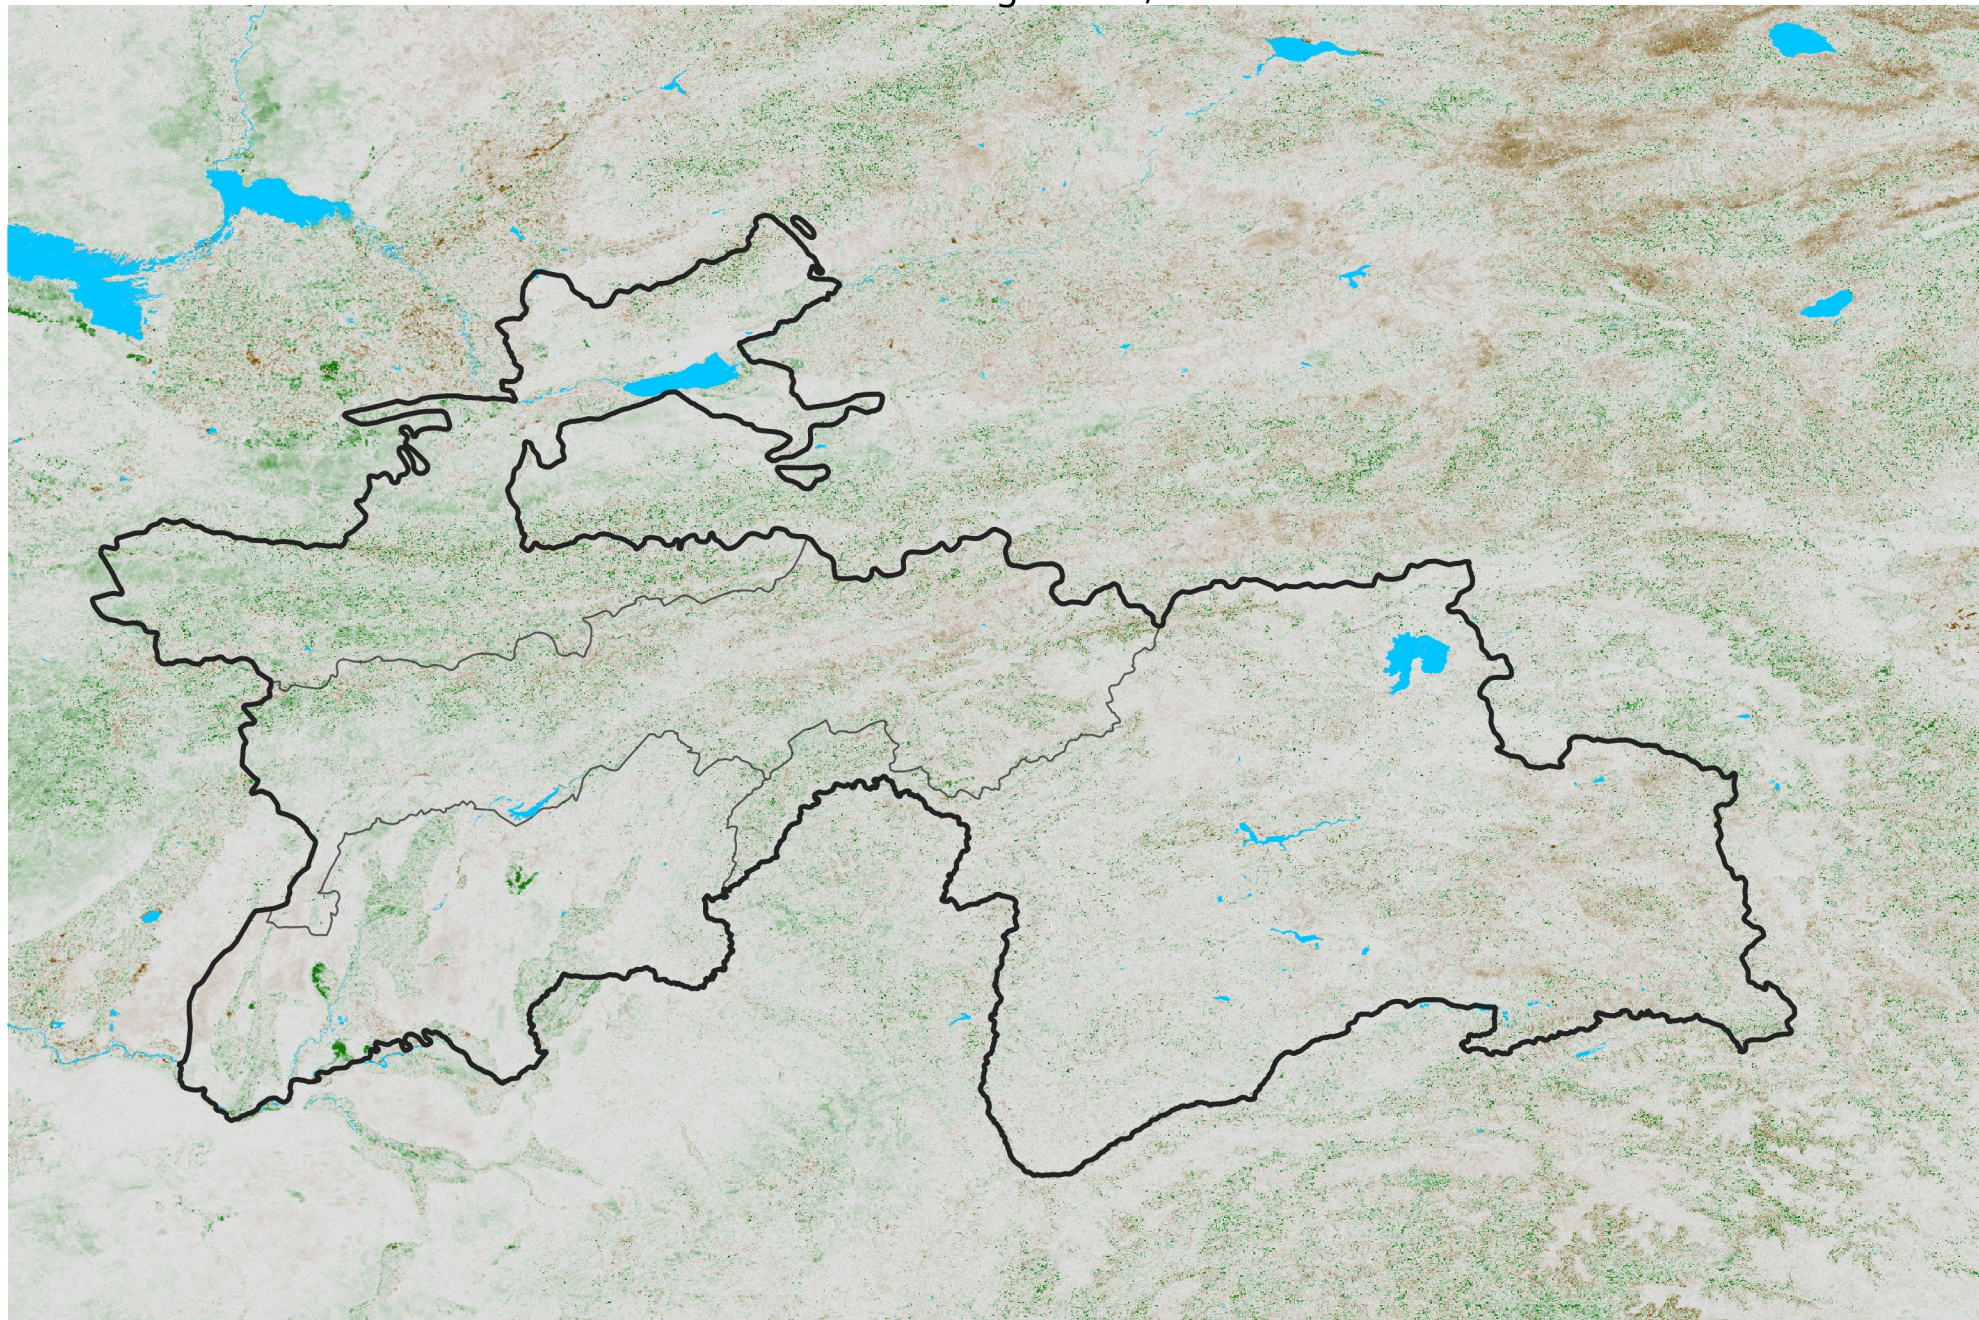

# Tajikistan NDVI Anomaly

2019 minus Mean (2012 - 2021)

Period 45 / Aug 06 - 15, 2019

## NDVI Anomaly

< -0.3   -0.2   -0.1   -0.05   0.05   0.1   0.2   > 0.3

Negative

No Difference

Positive