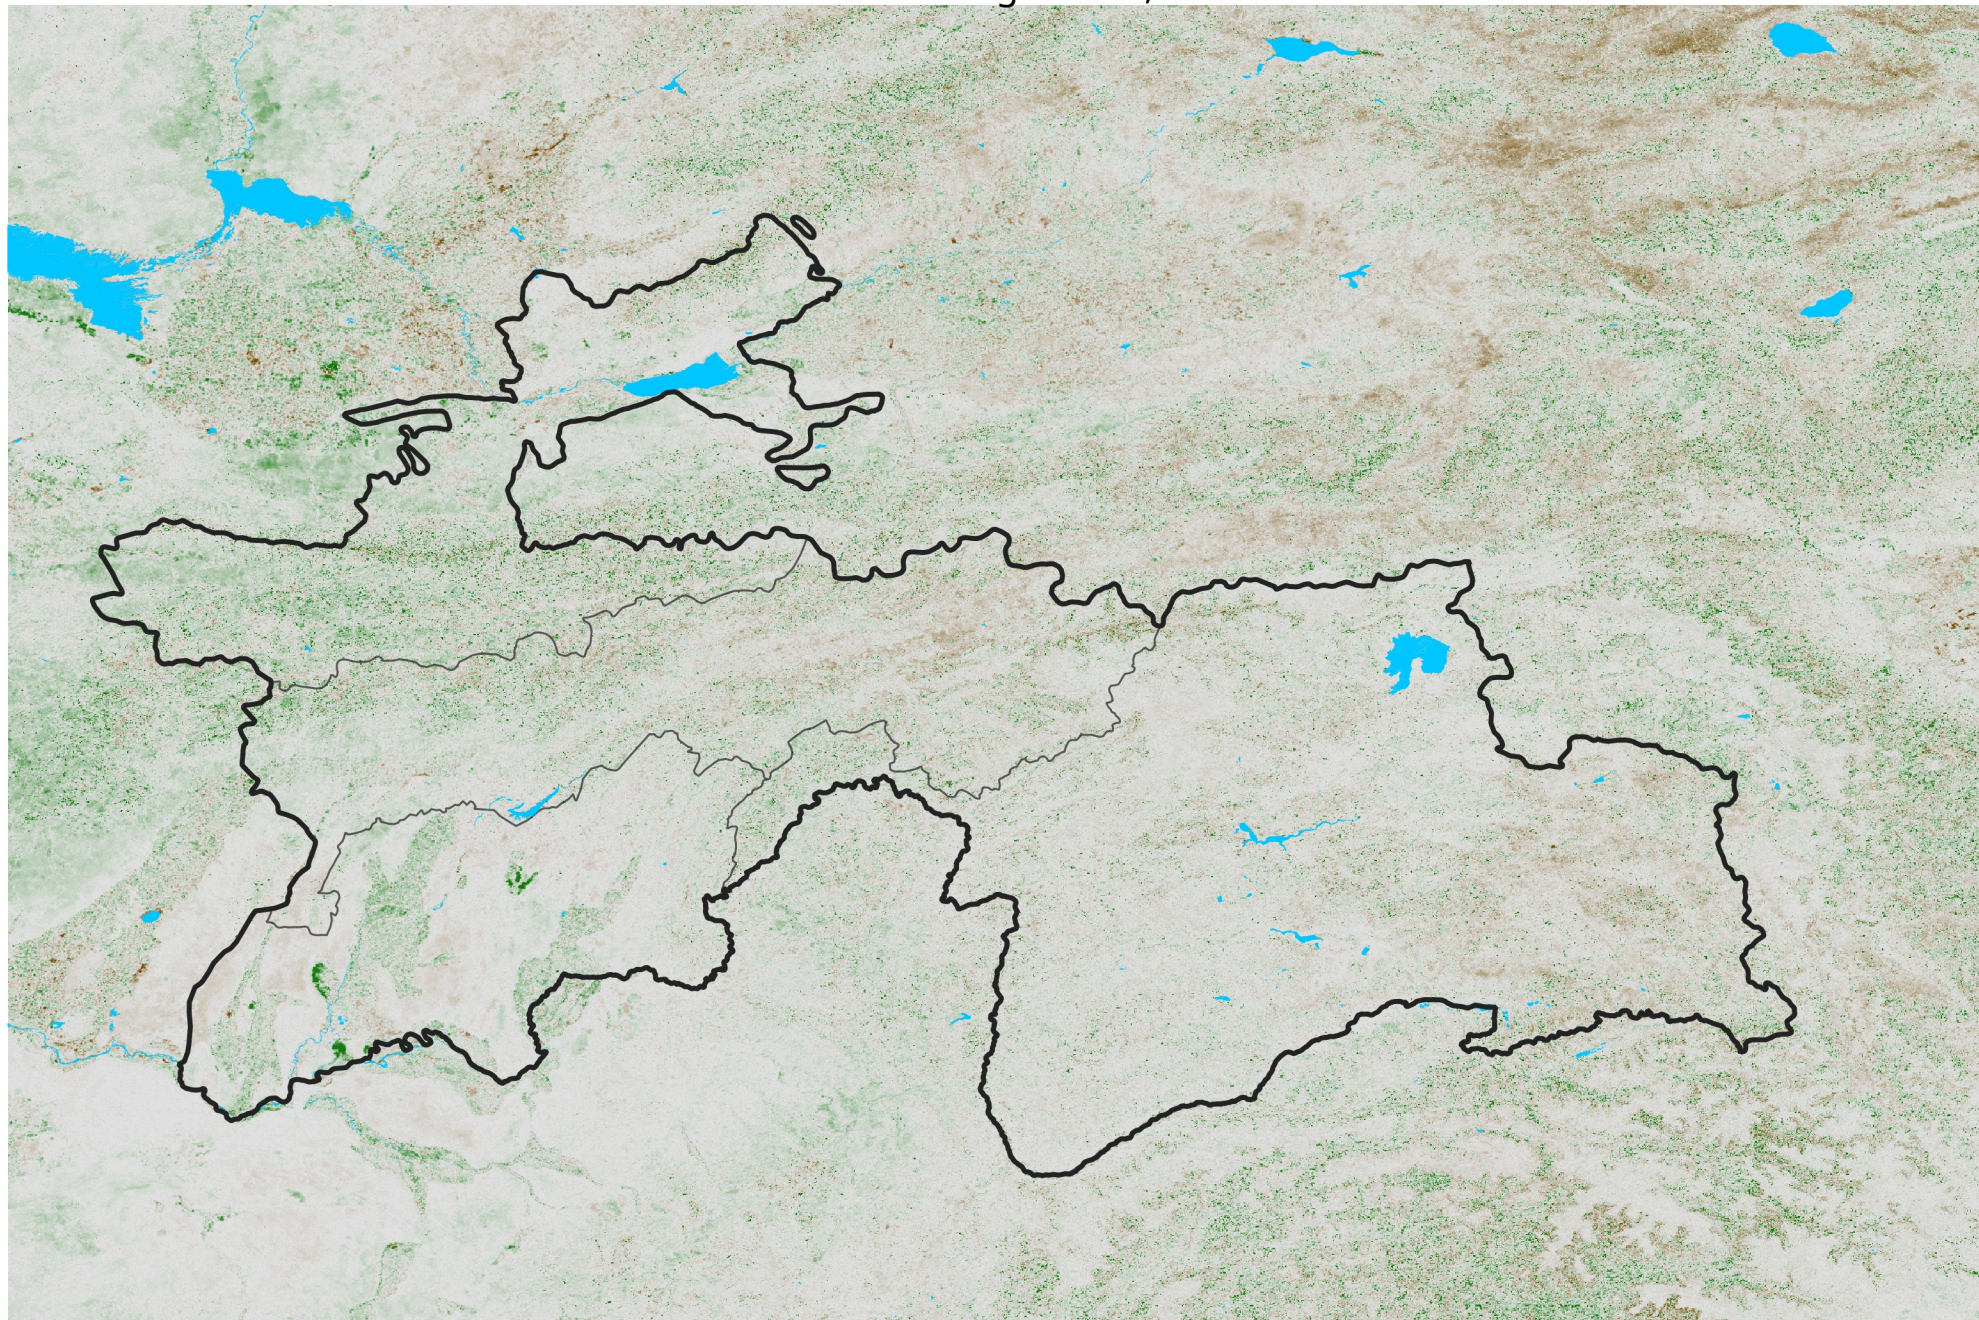

# Tajikistan NDVI Anomaly

2019 minus Mean (2012 - 2021)

Period 46 / Aug 11 - 20, 2019

## NDVI Anomaly

< -0.3   -0.2   -0.1   -0.05   0.05   0.1   0.2   > 0.3

Negative

No Difference

Positive