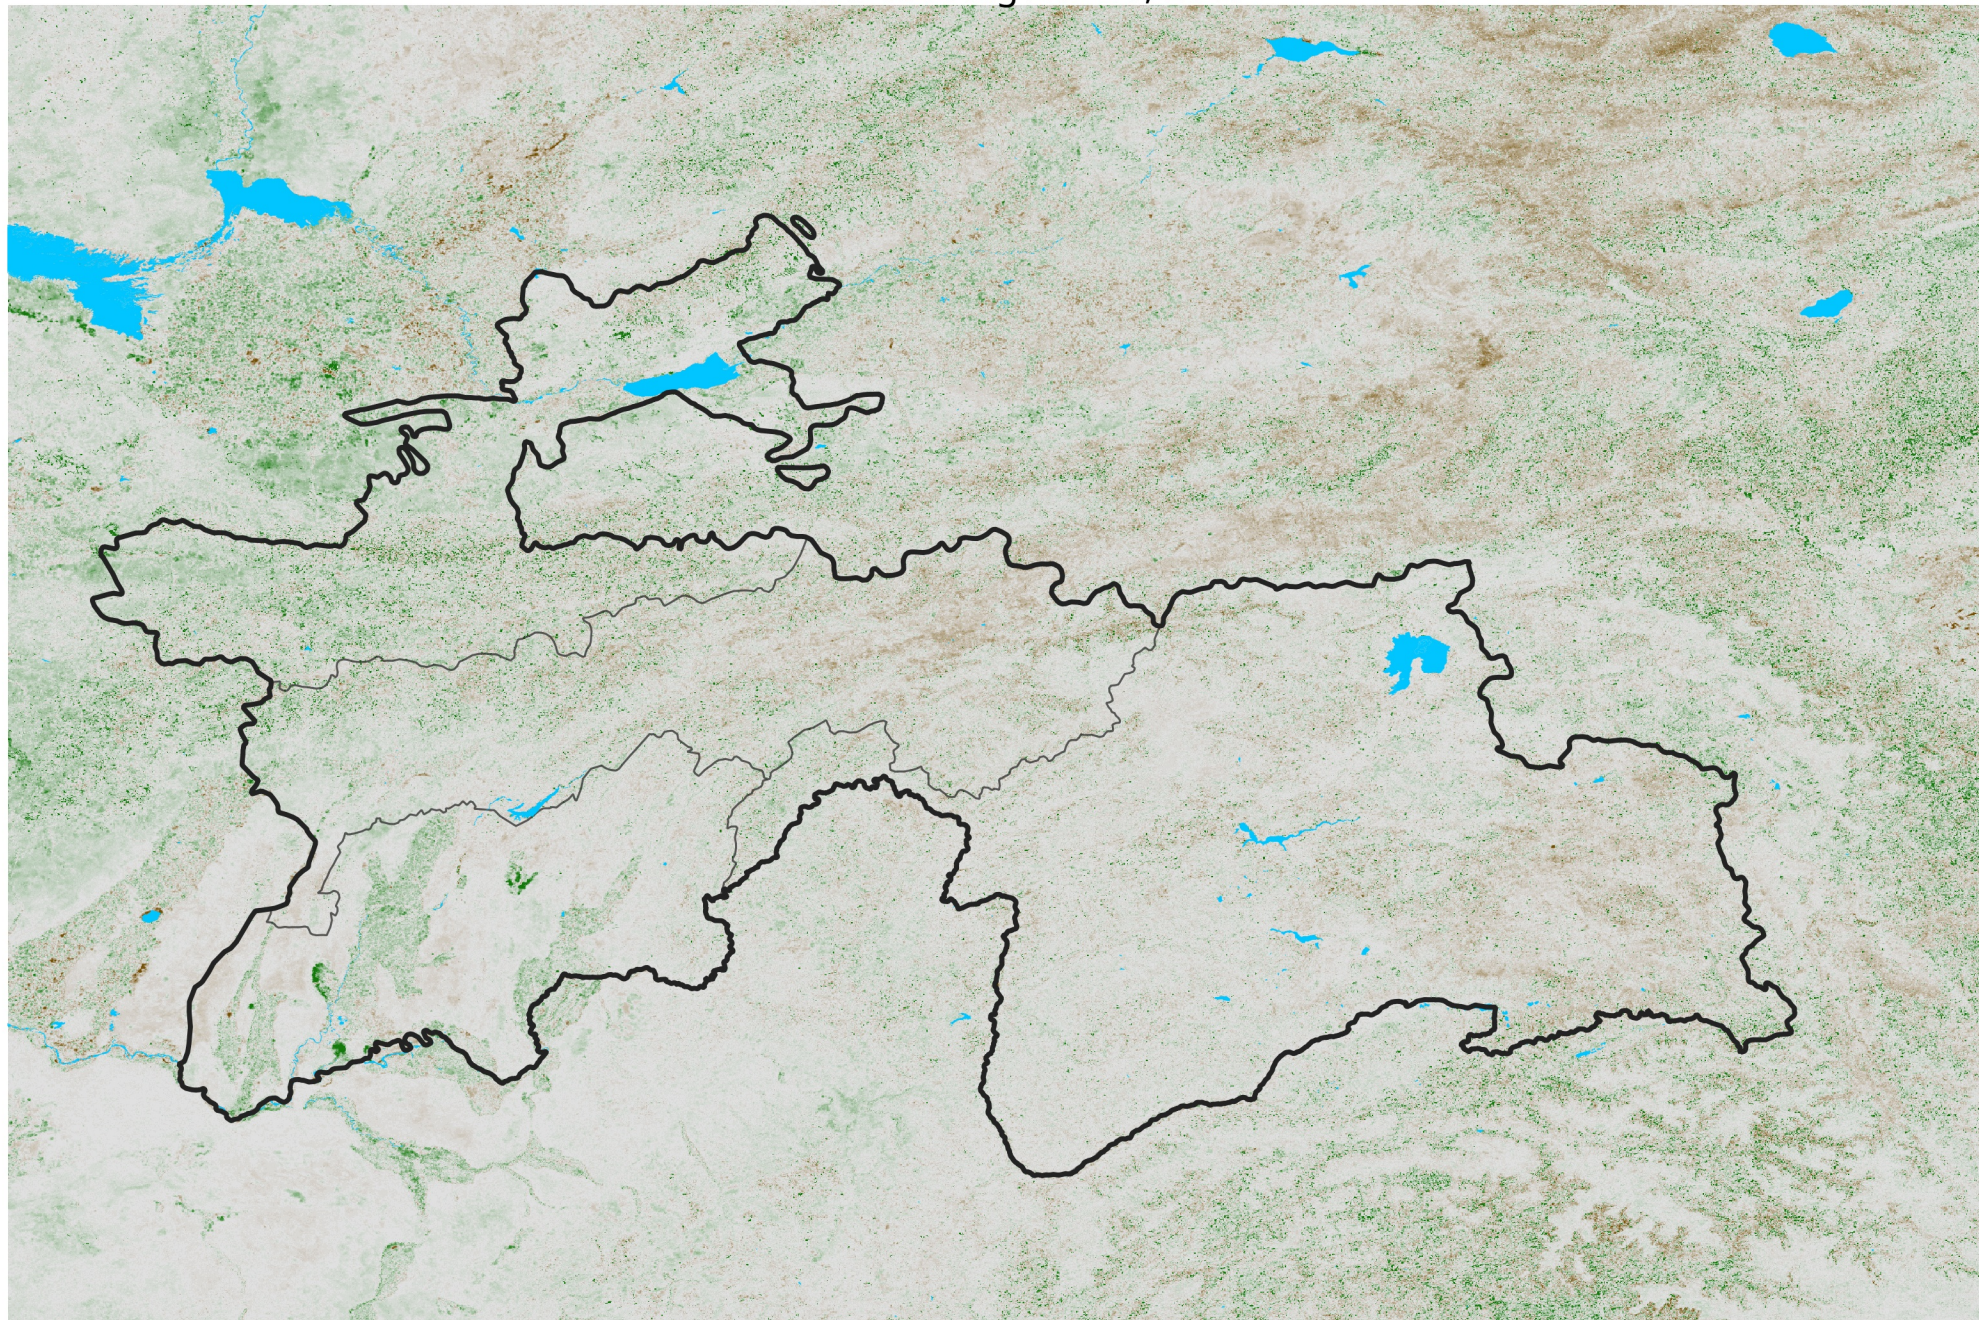

Tajikistan NDVI Anomaly

2019 minus Mean (2012 - 2021)

Period 48 / Aug 21 - 31, 2019

NDVI Anomaly

<math>< -0.3</math> -0.2 -0.1 -0.05 0.05 0.1 0.2 > 0.3

Negative

No Difference

Positive