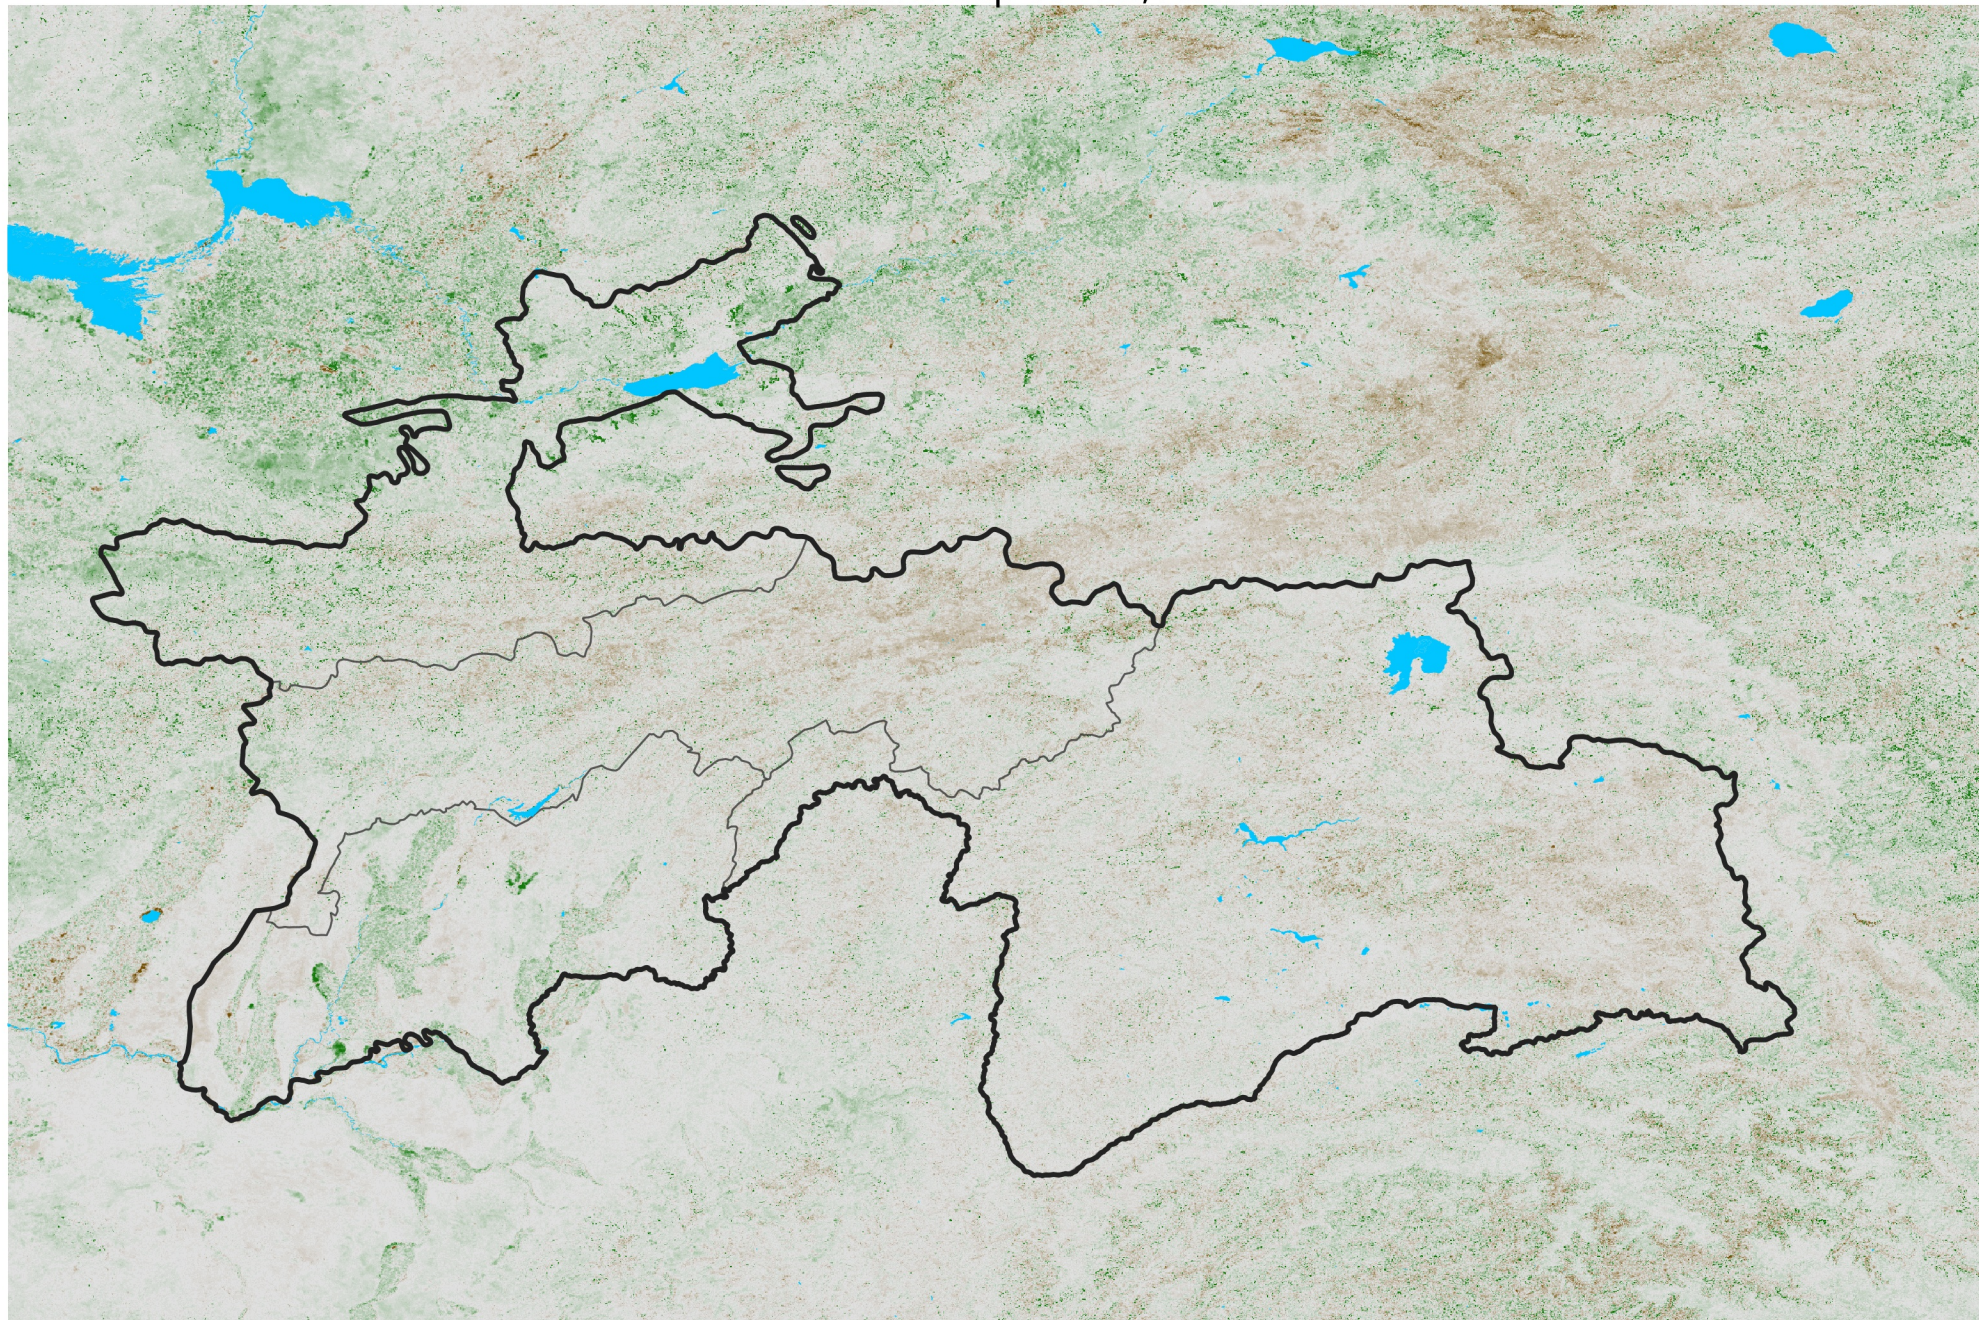

Tajikistan NDVI Anomaly

2019 minus Mean (2012 - 2021)

Period 52 / Sep 11 - 20, 2019

NDVI Anomaly

< -0.3 -0.2 -0.1 -0.05 0.05 0.1 0.2 > 0.3

Negative

No Difference

Positive