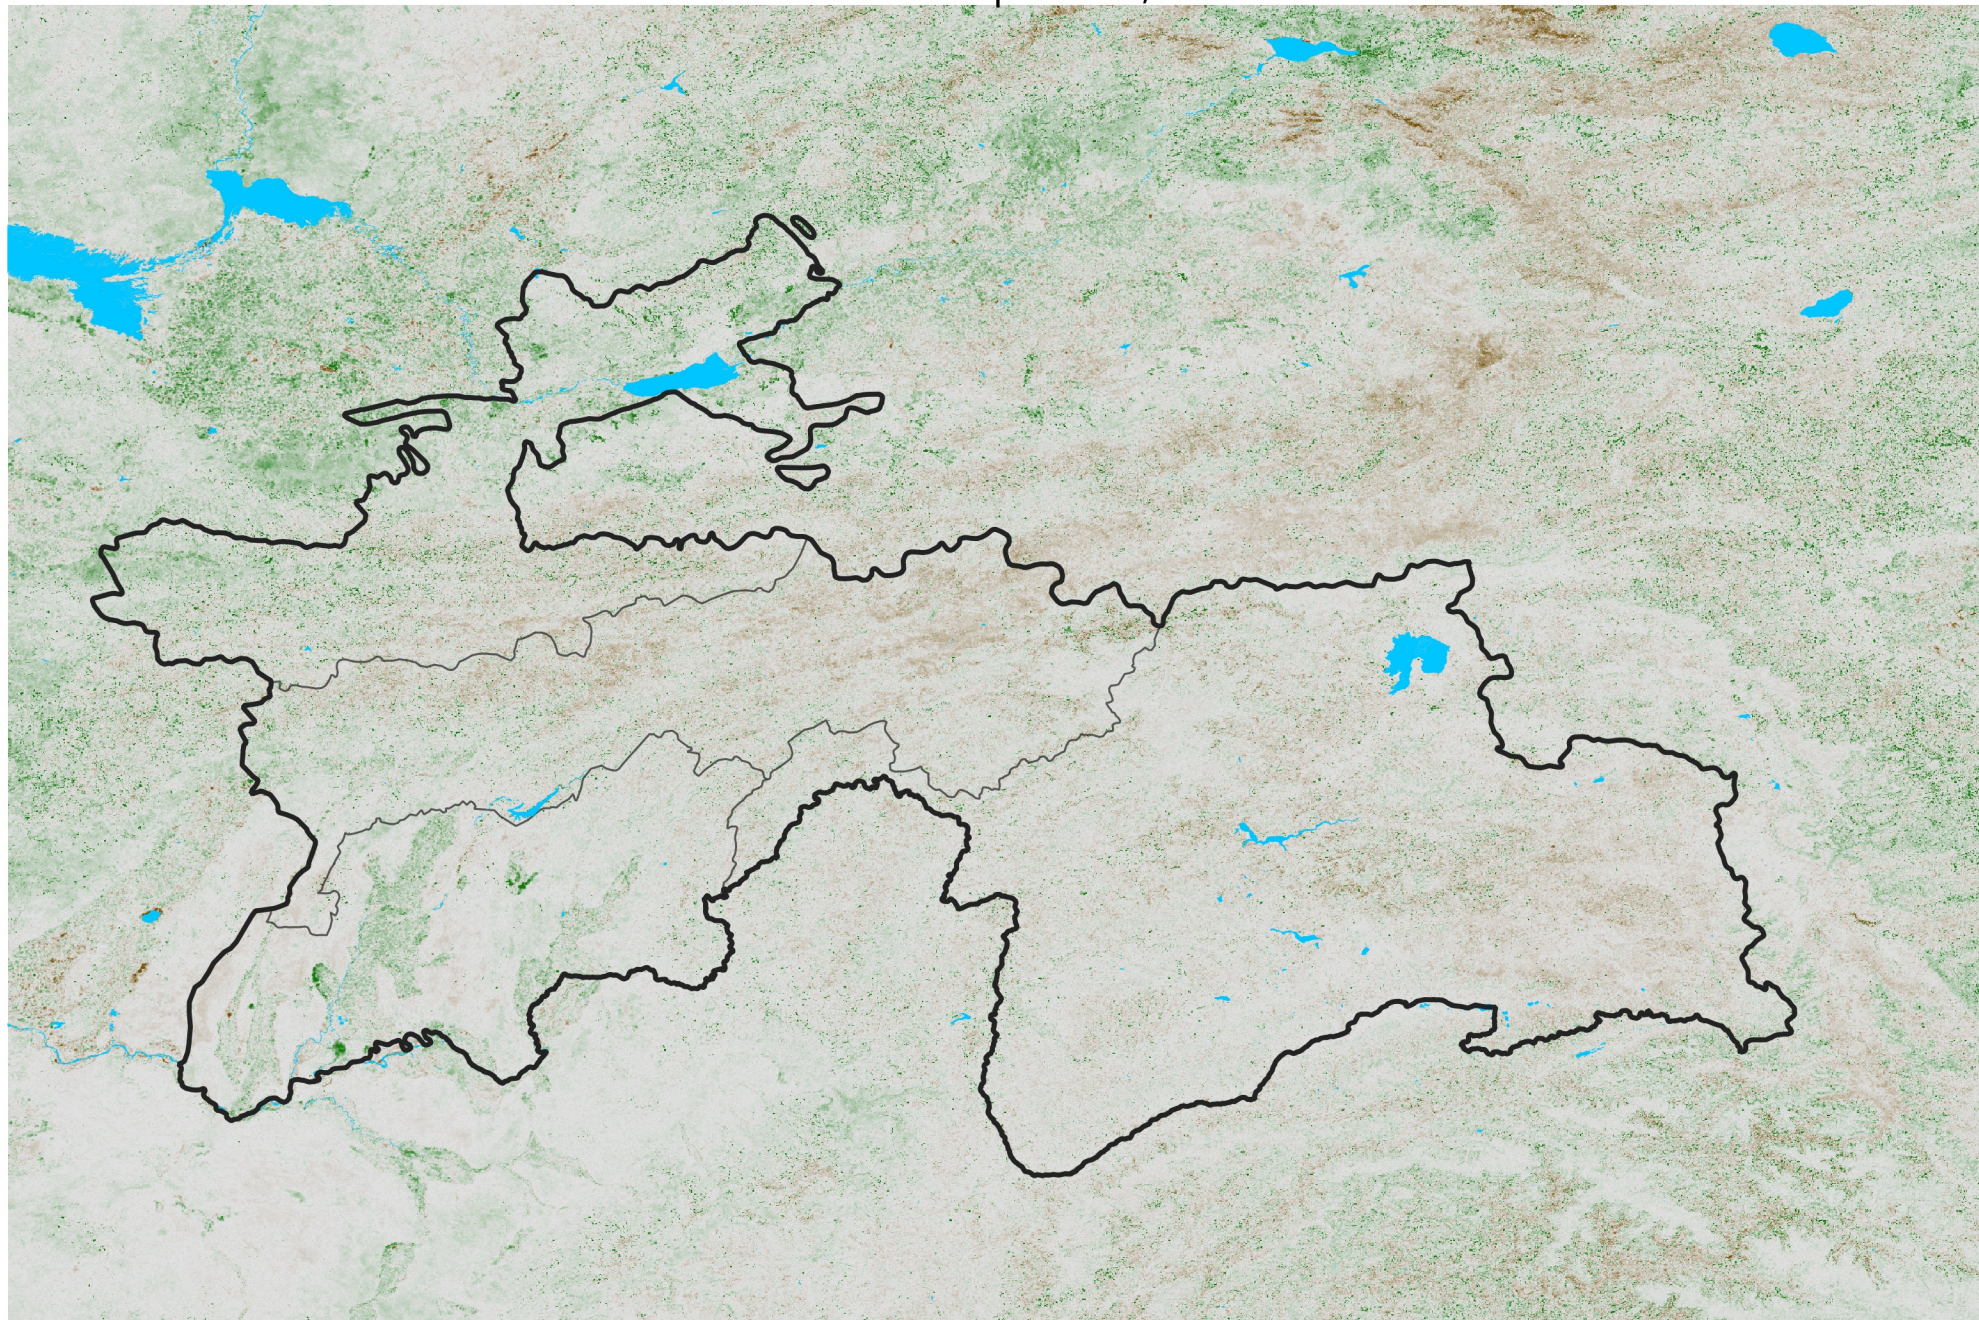

Tajikistan NDVI Anomaly

2019 minus Mean (2012 - 2021)

Period 53 / Sep 16 - 25, 2019

NDVI Anomaly

< -0.3 -0.2 -0.1 -0.05 0.05 0.1 0.2 > 0.3

Negative

No Difference

Positive