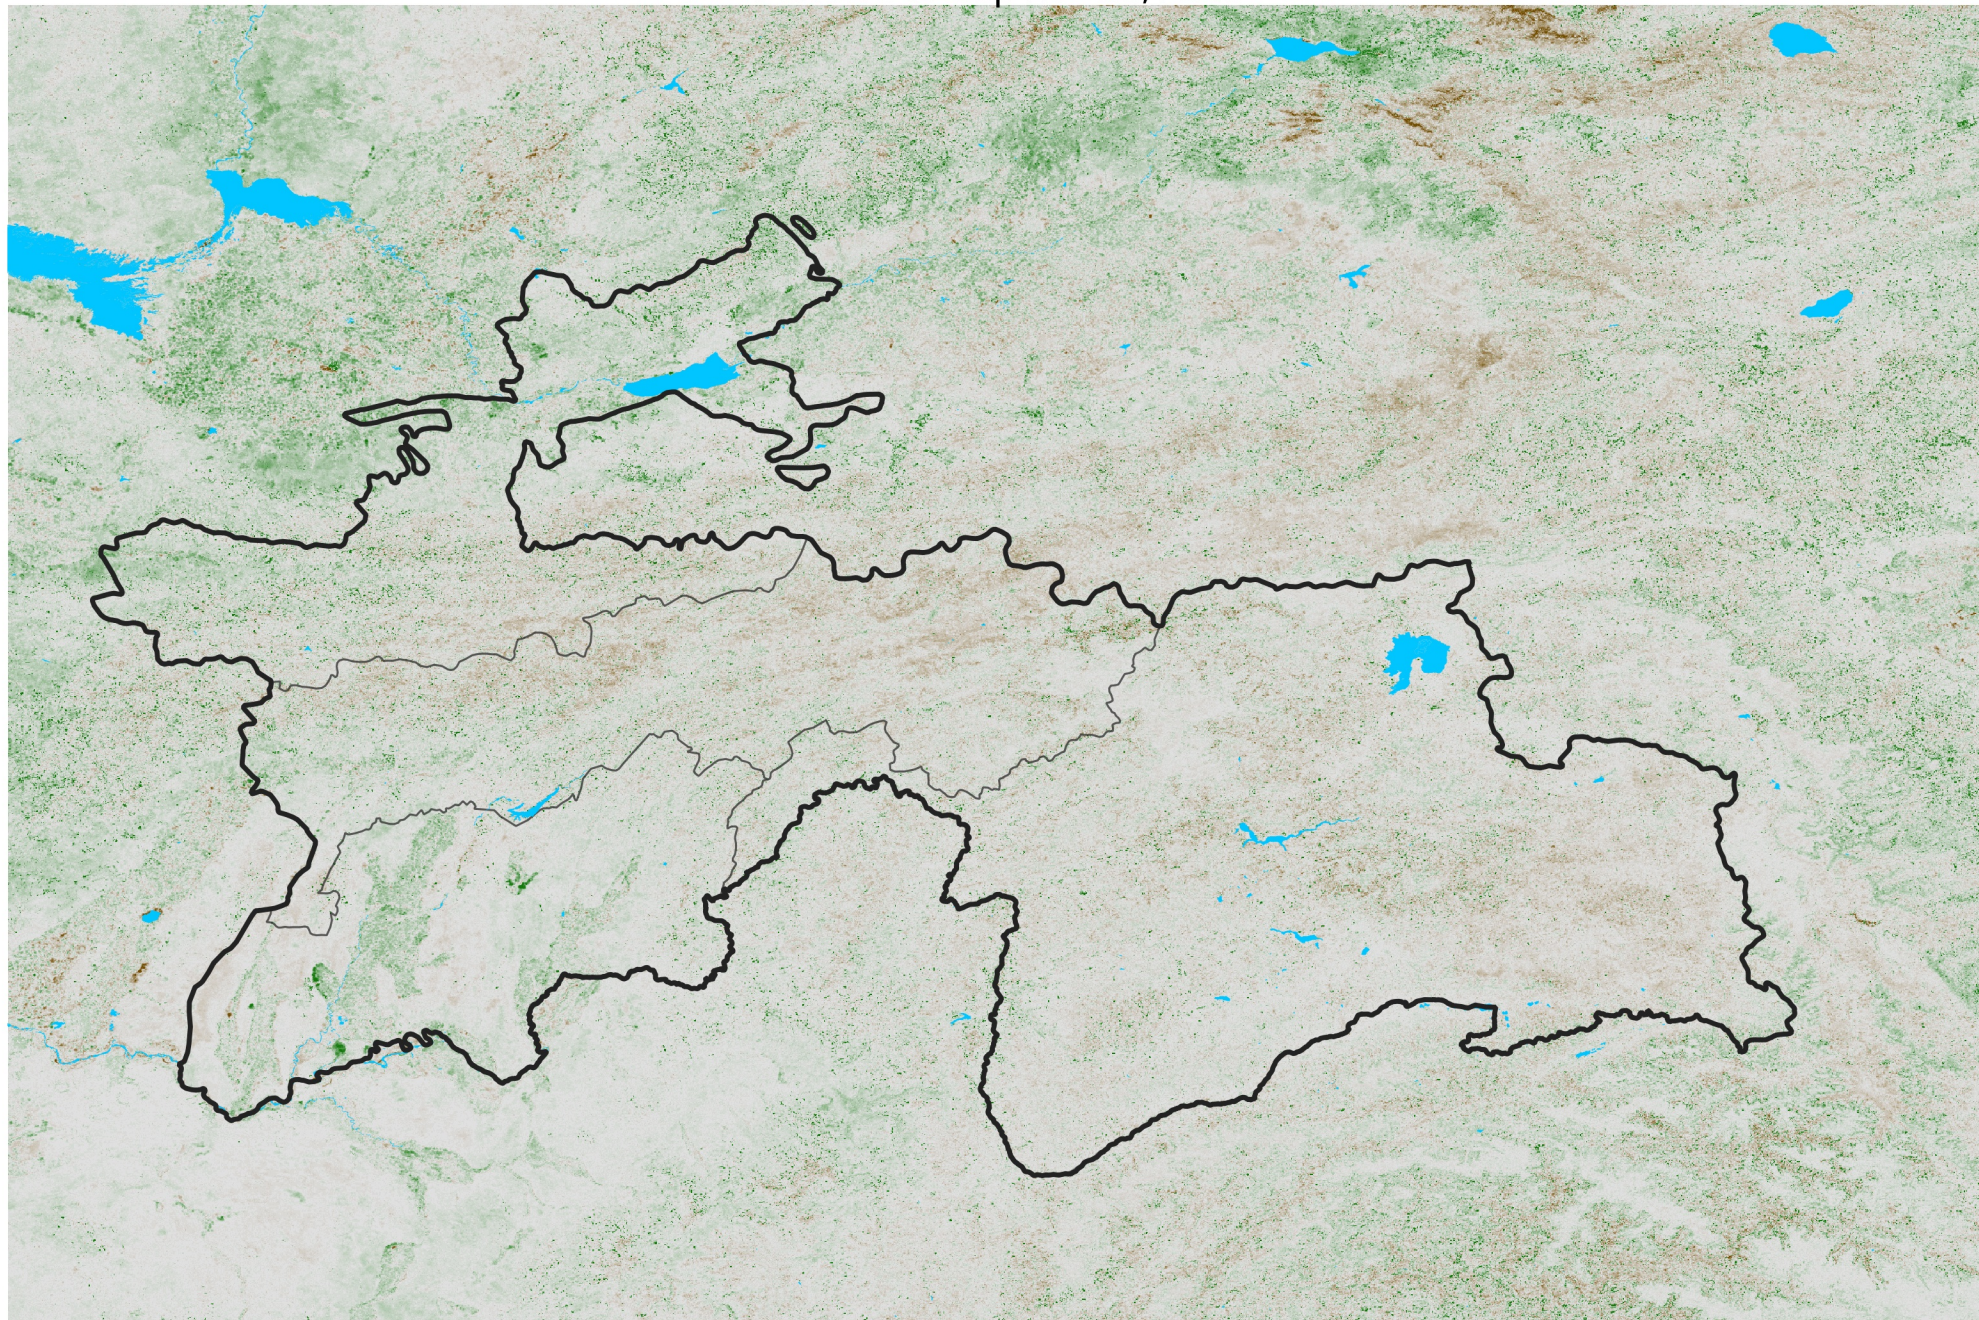

Tajikistan NDVI Anomaly

2019 minus Mean (2012 - 2021)

Period 54 / Sep 21 - 30, 2019

NDVI Anomaly

< -0.3 -0.2 -0.1 -0.05 0.05 0.1 0.2 > 0.3

Negative

No Difference

Positive