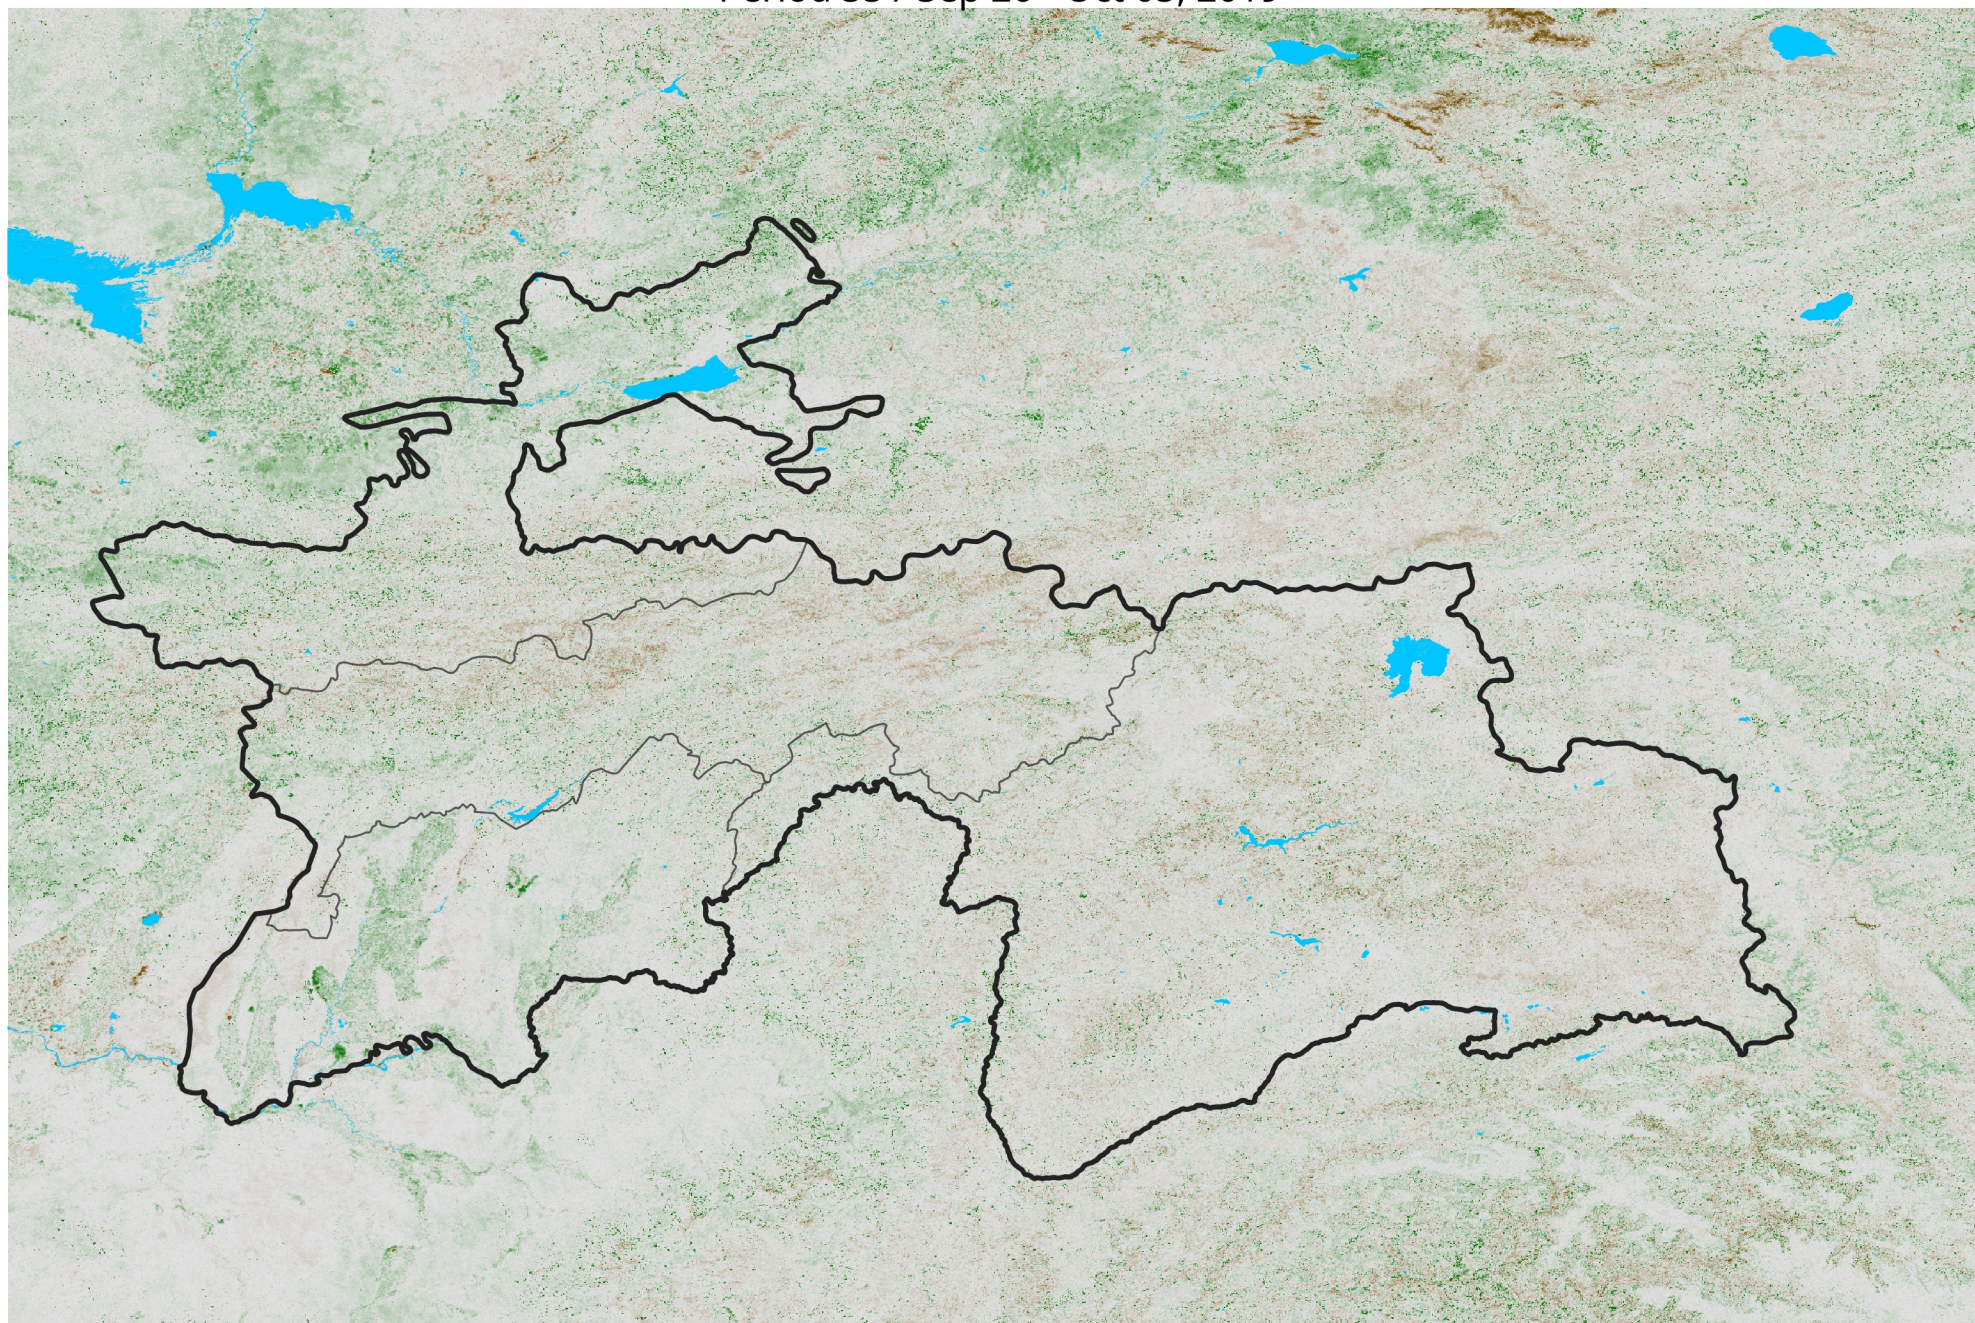

Tajikistan NDVI Anomaly

2019 minus Mean (2012 - 2021)

Period 55 / Sep 26 - Oct 05, 2019

NDVI Anomaly

< -0.3 -0.2 -0.1 -0.05 0.05 0.1 0.2 > 0.3

Negative

No Difference

Positive