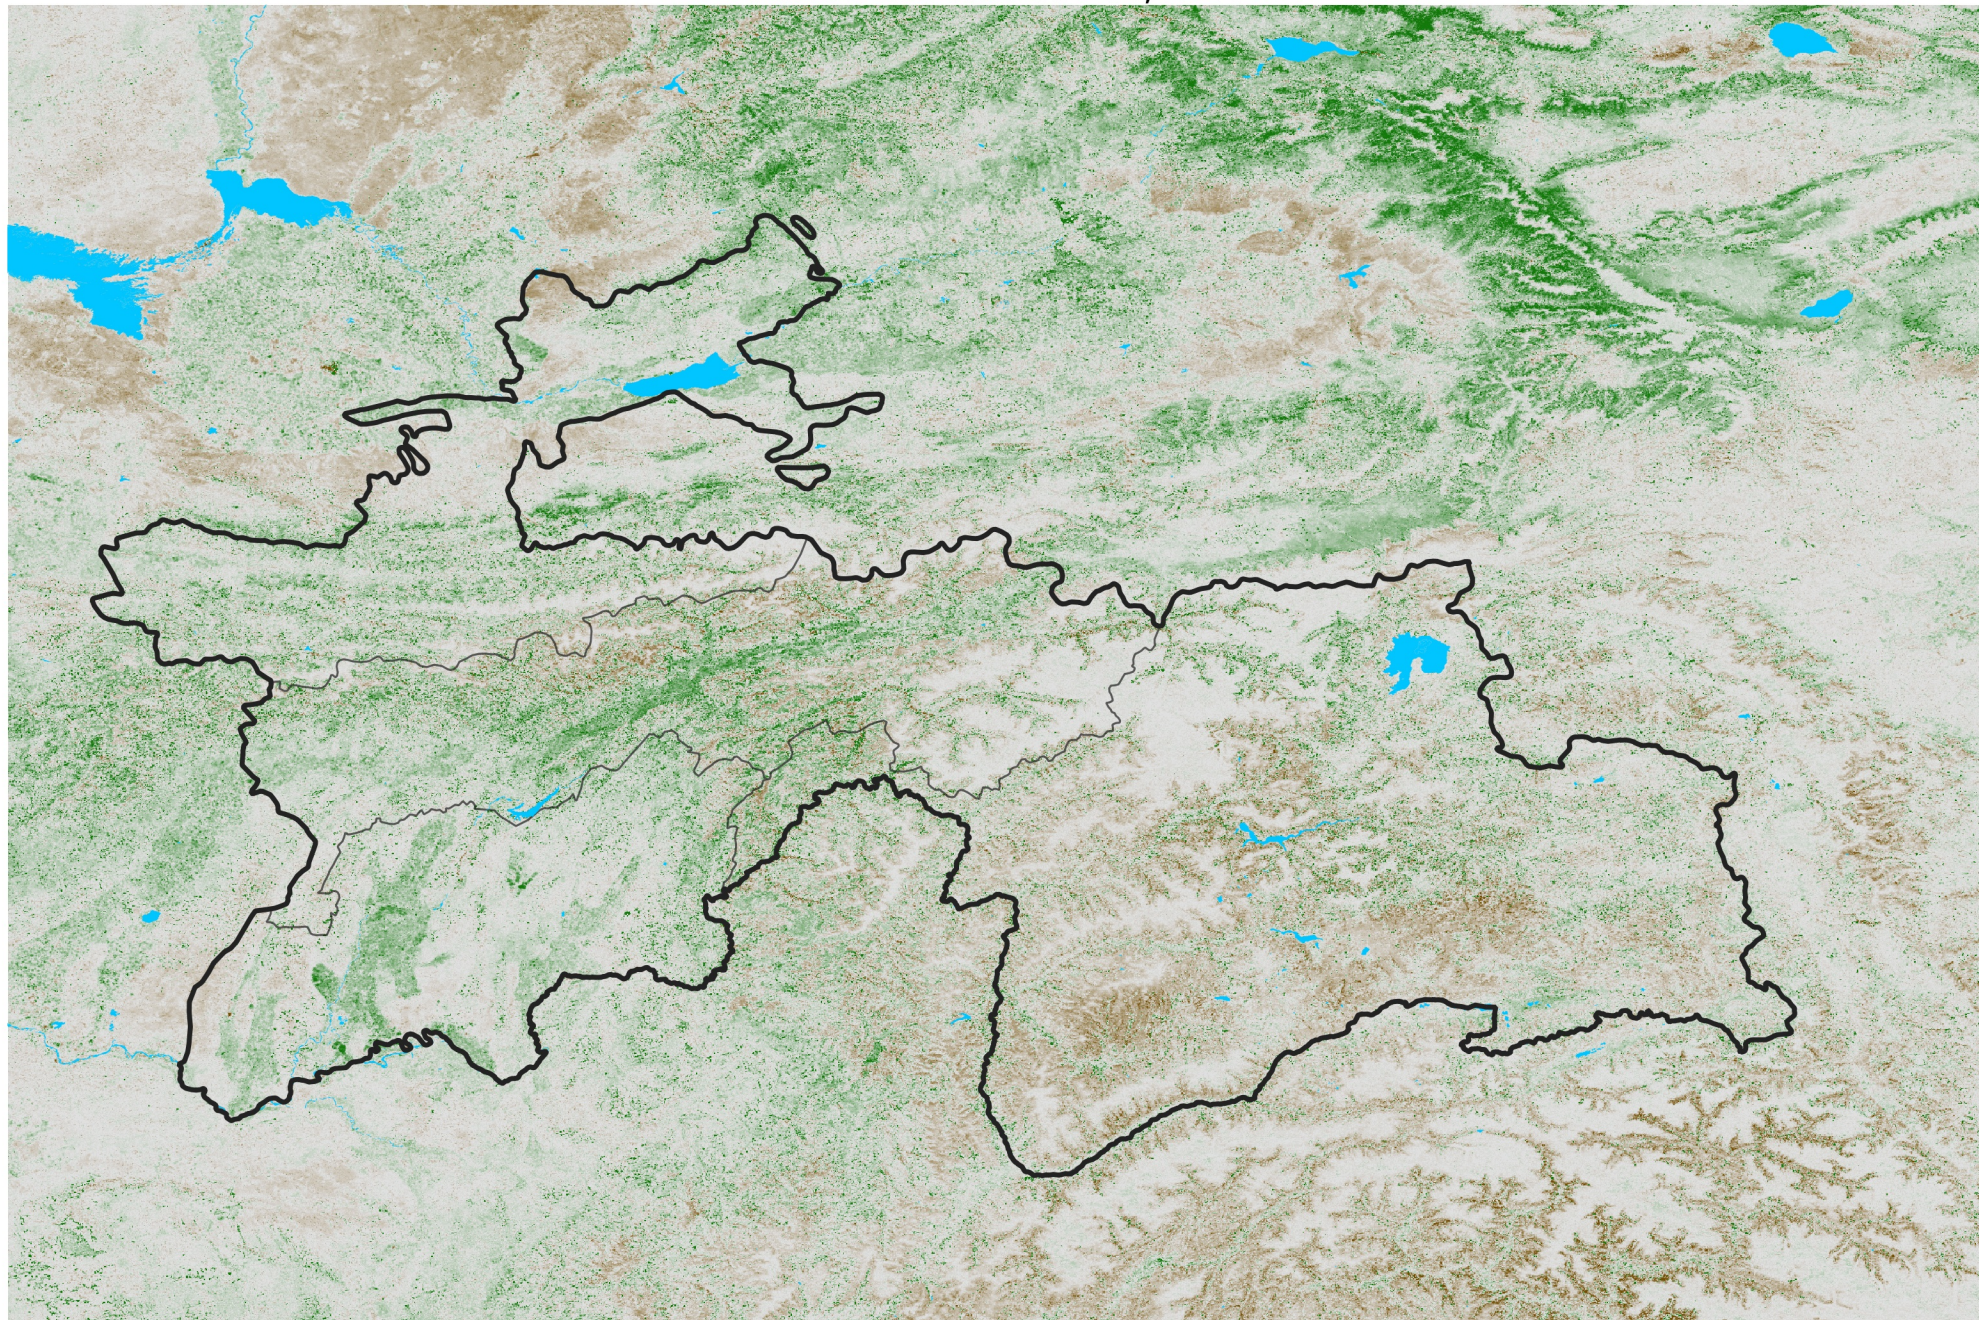

Tajikistan NDVI Anomaly

2019 minus Mean (2012 - 2021)

Period 63 / Nov 06 - 15, 2019

NDVI Anomaly

< -0.3 -0.2 -0.1 -0.05 0.05 0.1 0.2 > 0.3

Negative

No Difference

Positive