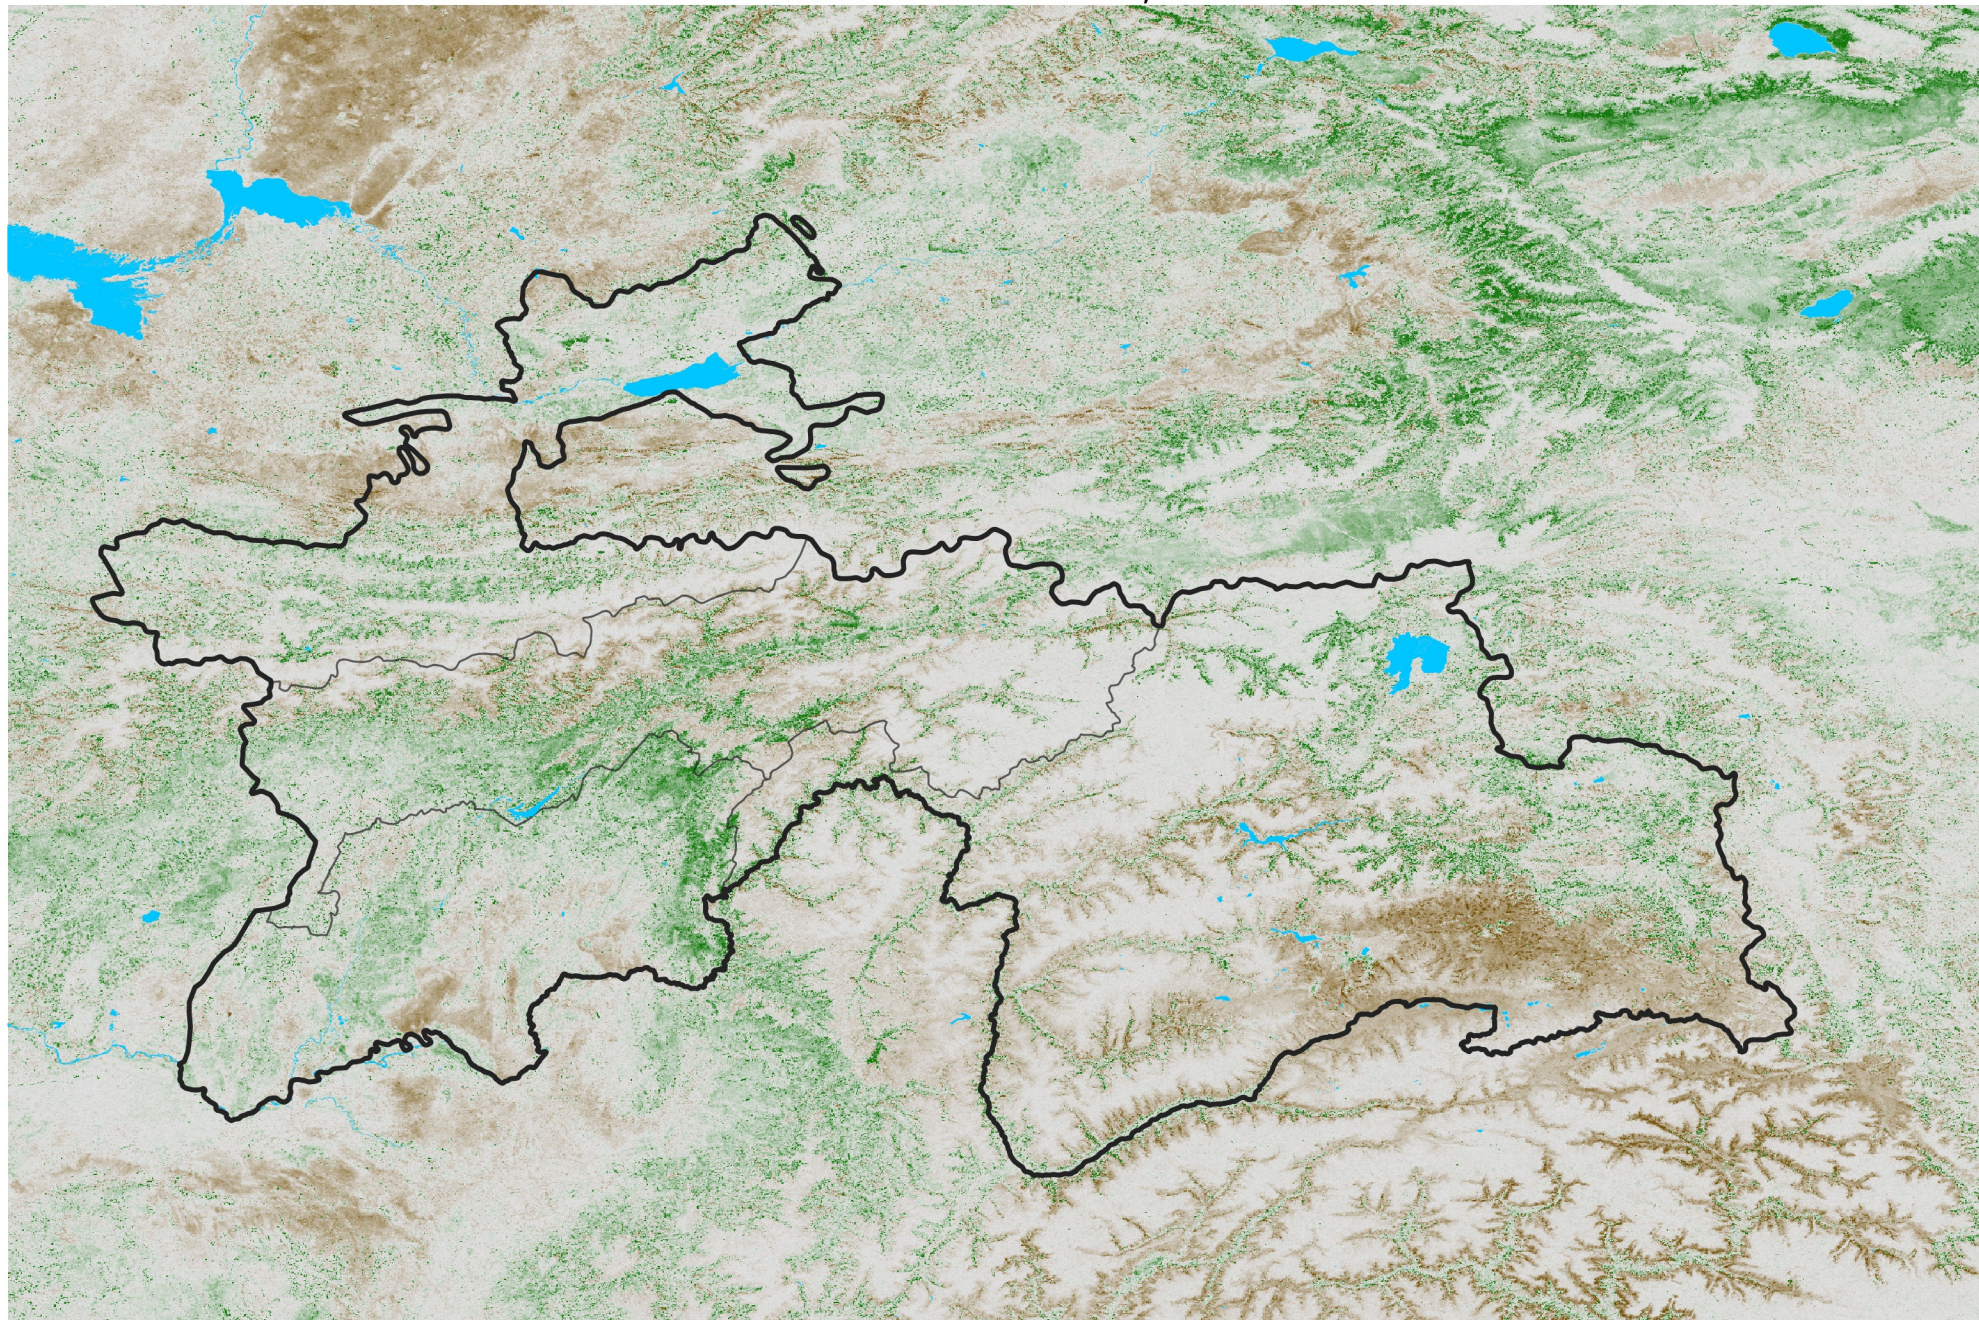

Tajikistan NDVI Anomaly

2019 minus Mean (2012 - 2021)

Period 69 / Dec 06 - 15, 2019

NDVI Anomaly

< -0.3 -0.2 -0.1 -0.05 0.05 0.1 0.2 > 0.3

Negative

No Difference

Positive