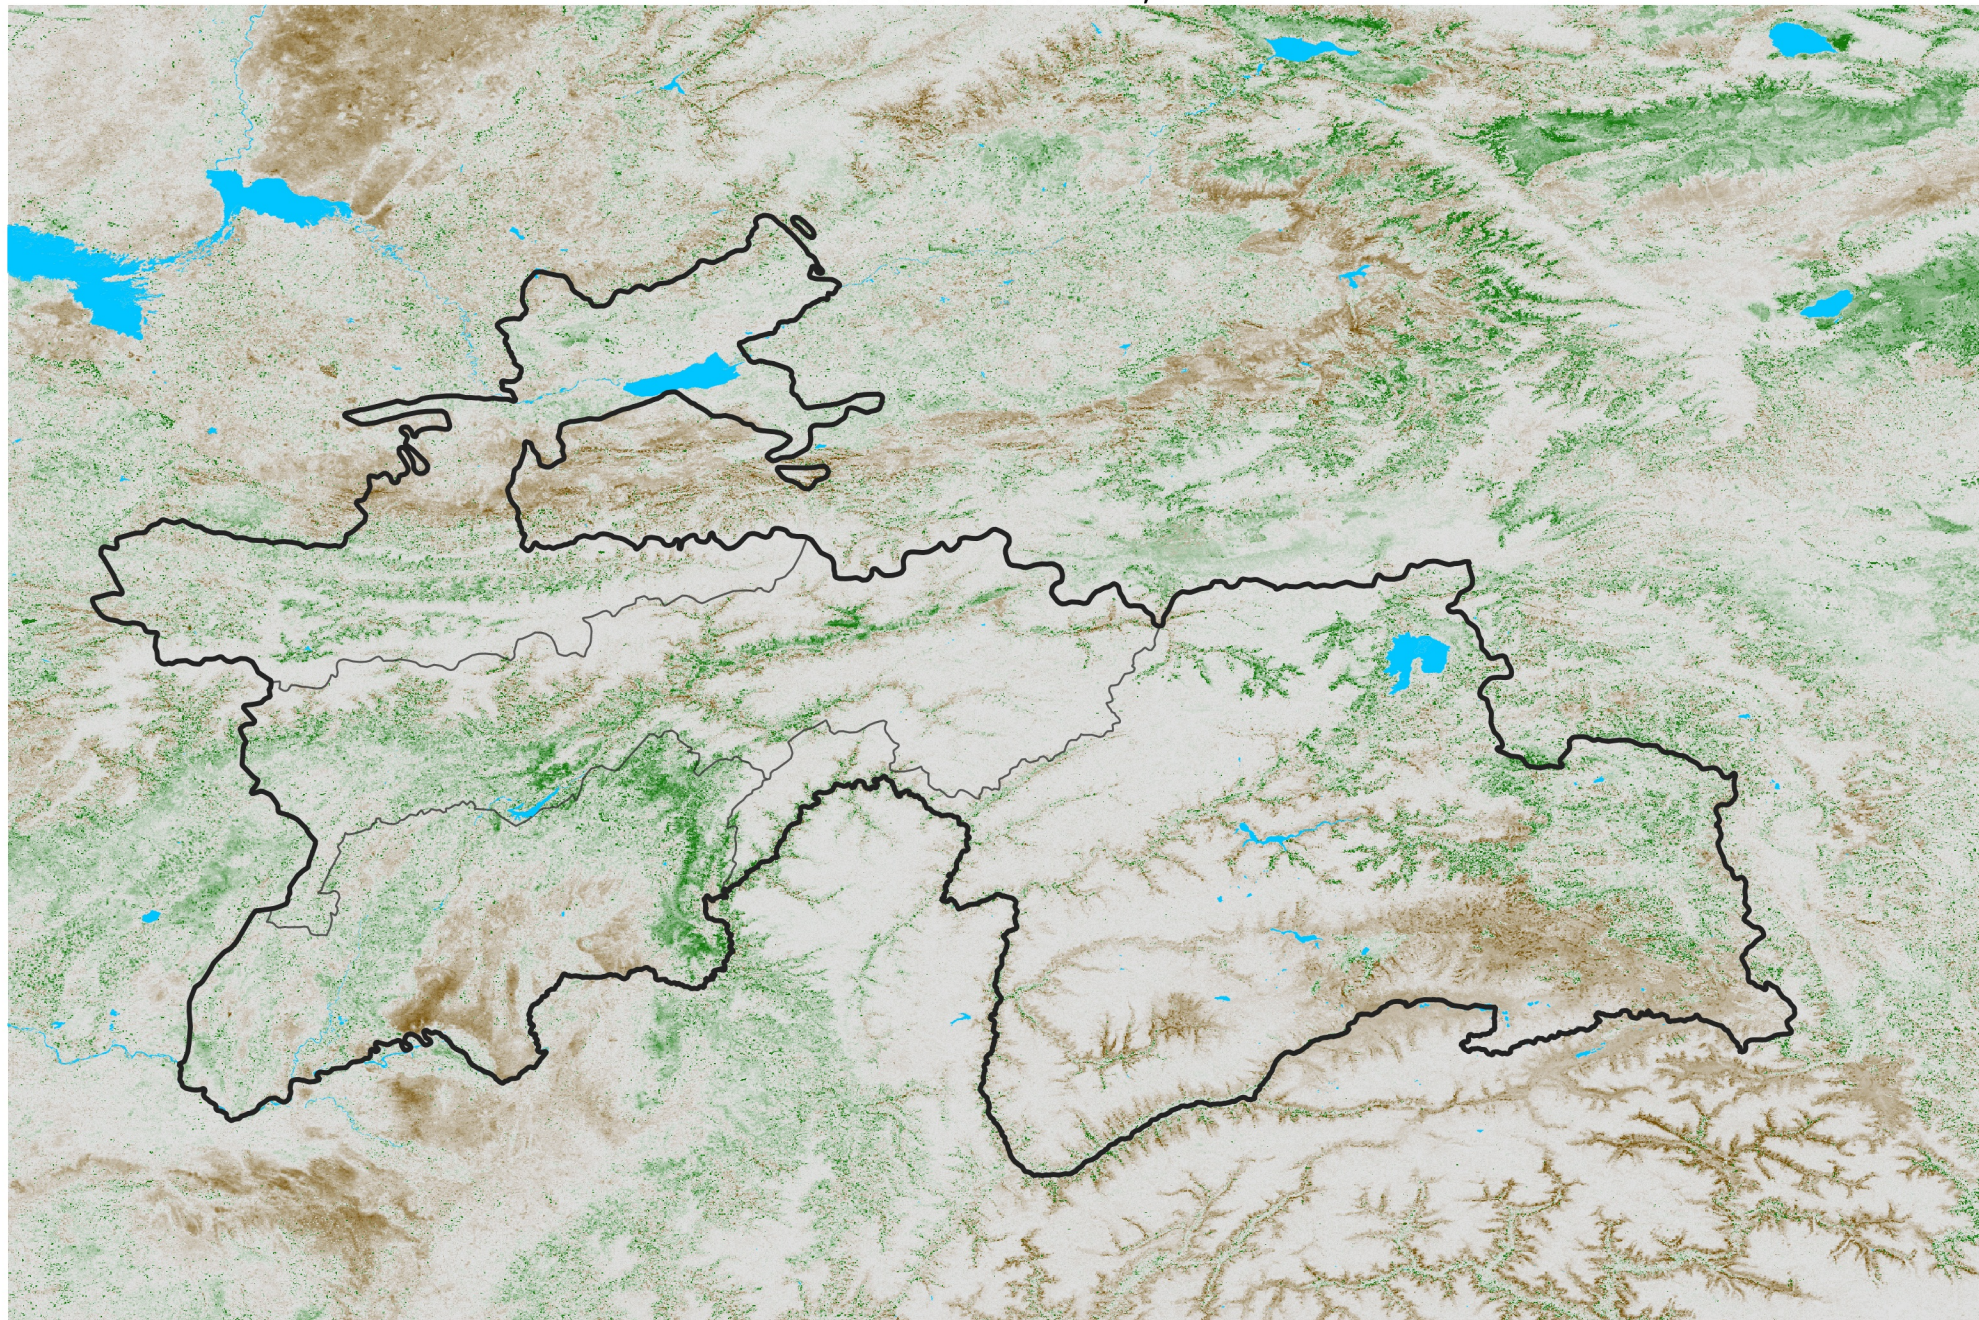

Tajikistan NDVI Anomaly

2019 minus Mean (2012 - 2021)

Period 72 / Dec 21 - 31, 2019

NDVI Anomaly

< -0.3 -0.2 -0.1 -0.05 0.05 0.1 0.2 > 0.3

Negative

No Difference

Positive