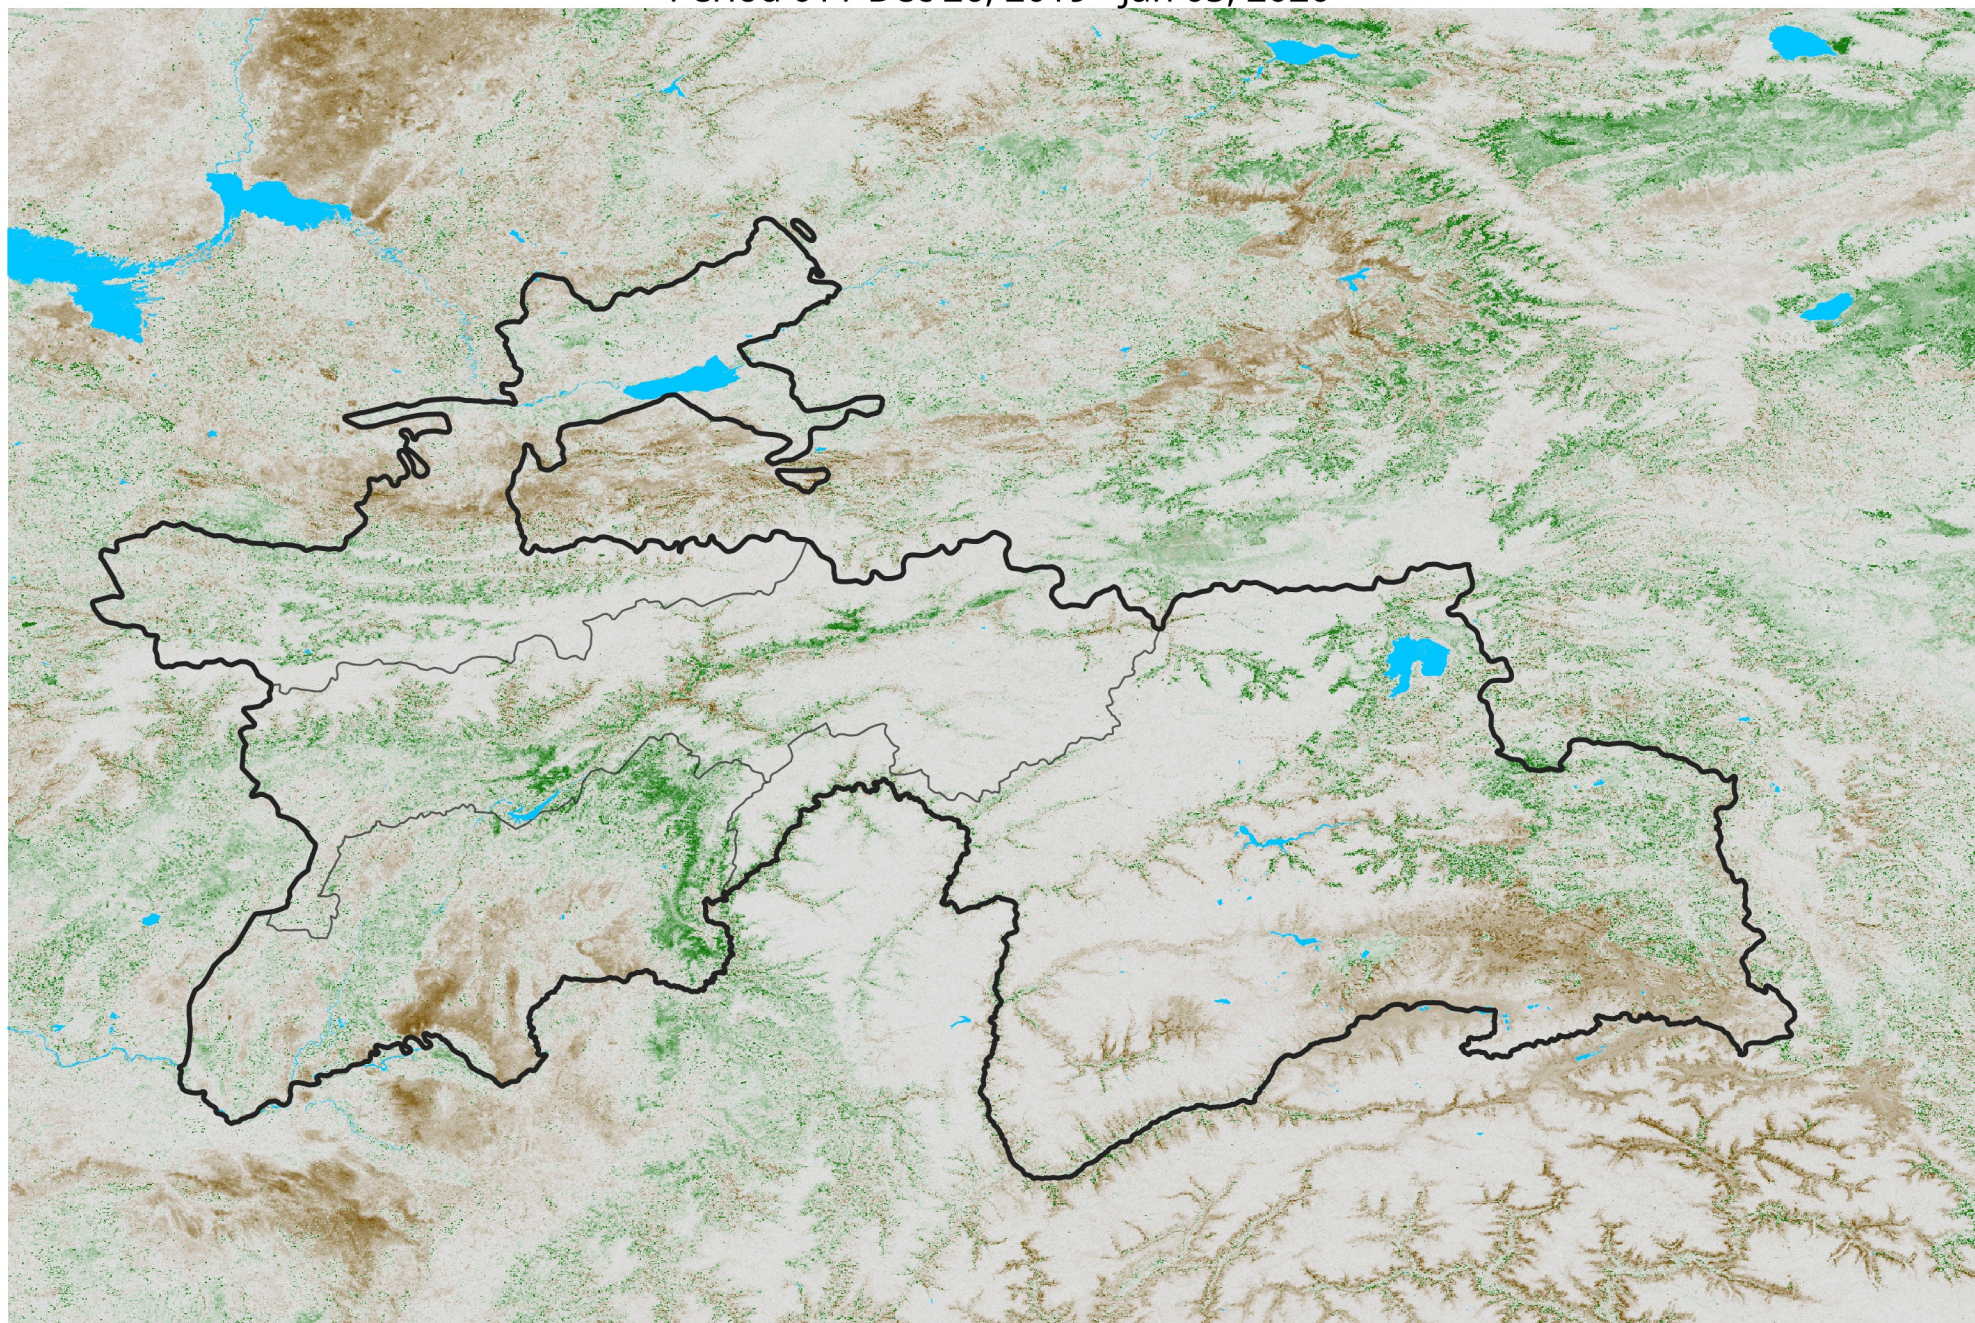

Tajikistan NDVI Anomaly

2020 minus Mean (2012 - 2021)

Period 01 / Dec 26, 2019 - Jan 05, 2020

NDVI Anomaly

< -0.3 -0.2 -0.1 -0.05 0.05 0.1 0.2 > 0.3

Negative

No Difference

Positive